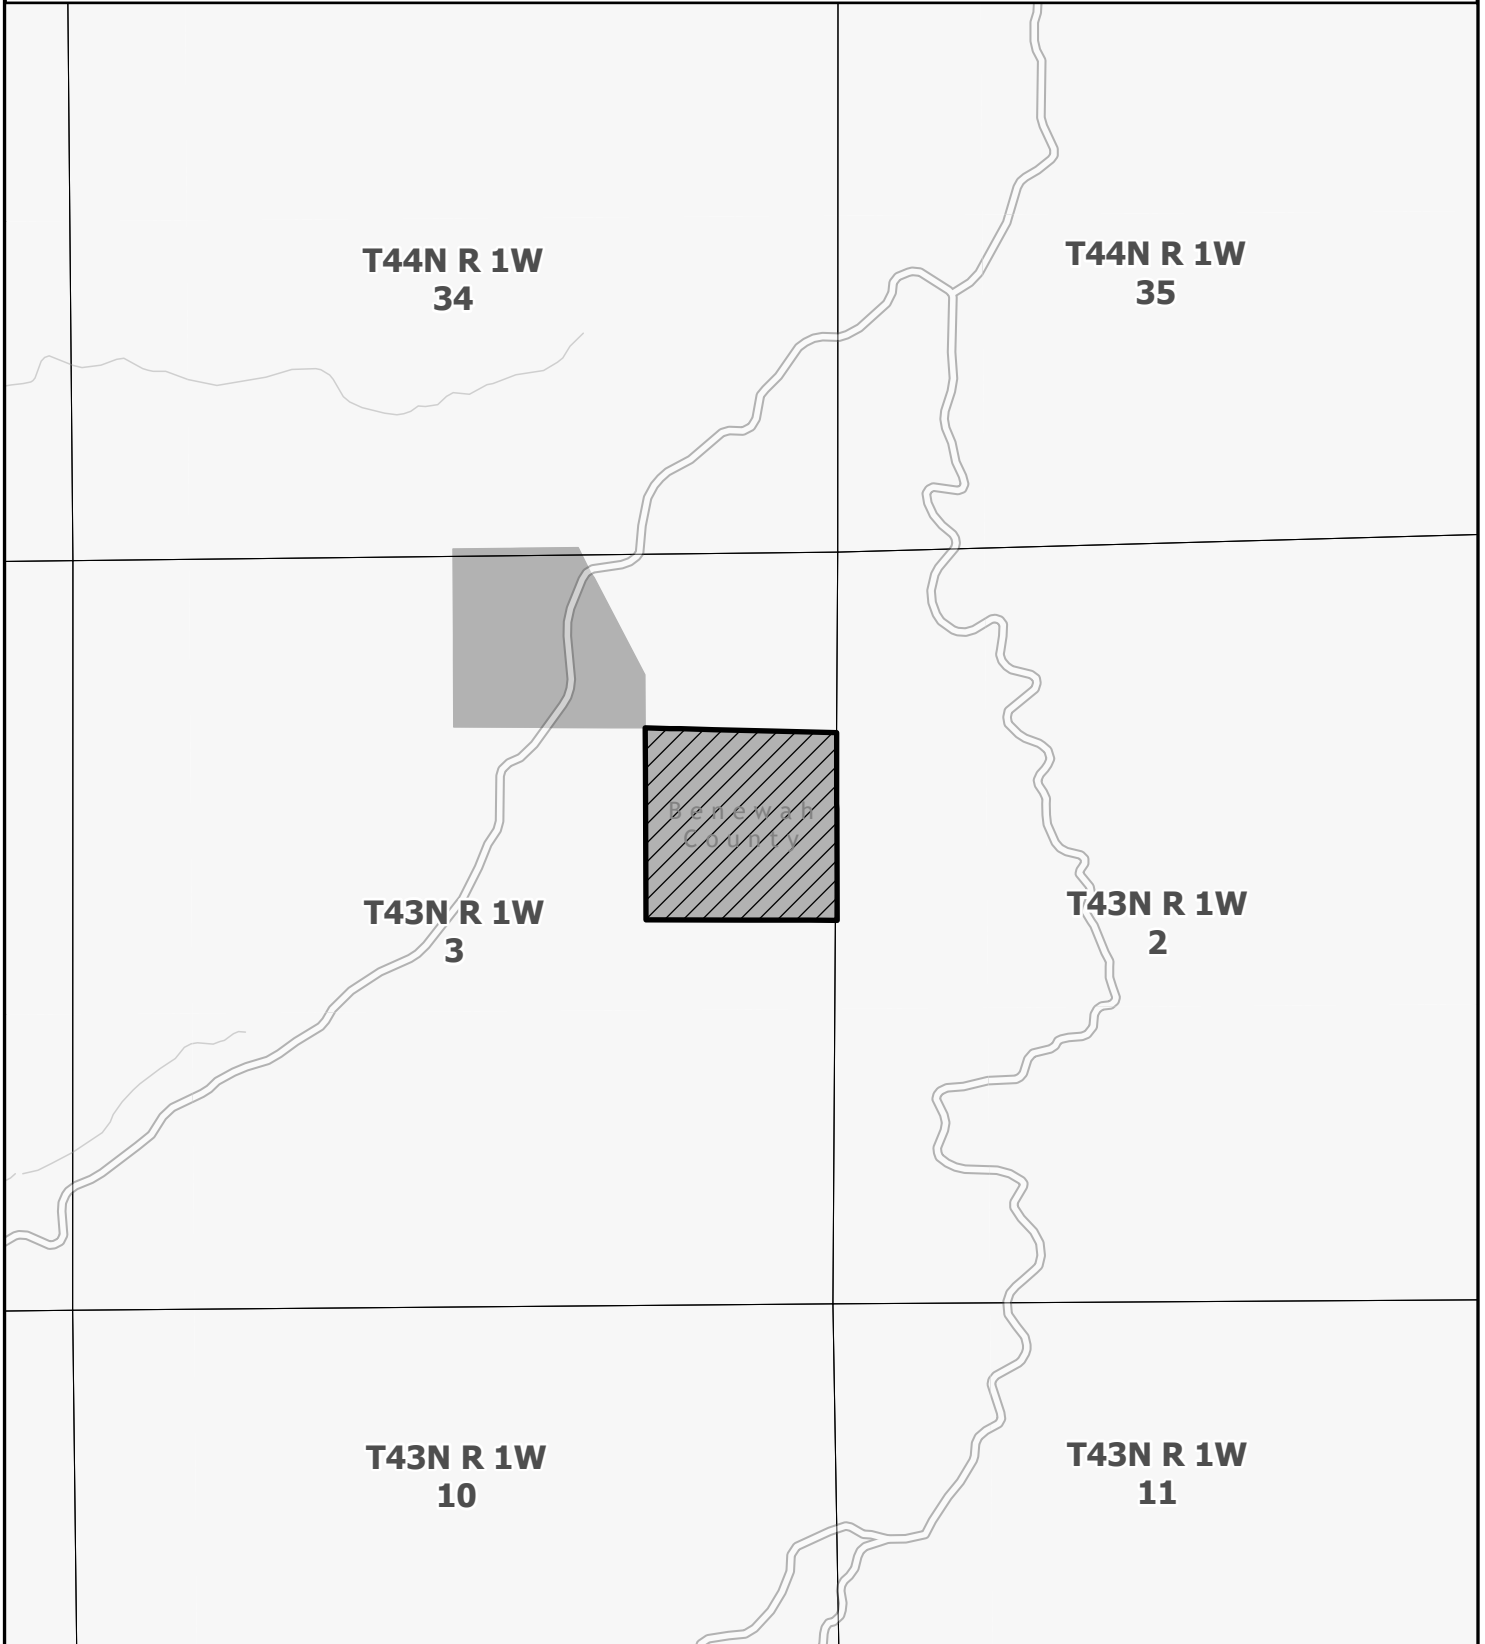

Nordic Crystal Falls, LLC

Benewah County, Idaho

RP43N01W031800 (SENE)

1 inch equals 0.25 miles

Land Sale Area

Nordic Crystal Falls, LLC

Event Number: NCFLS0013

Date: 10/17/2022