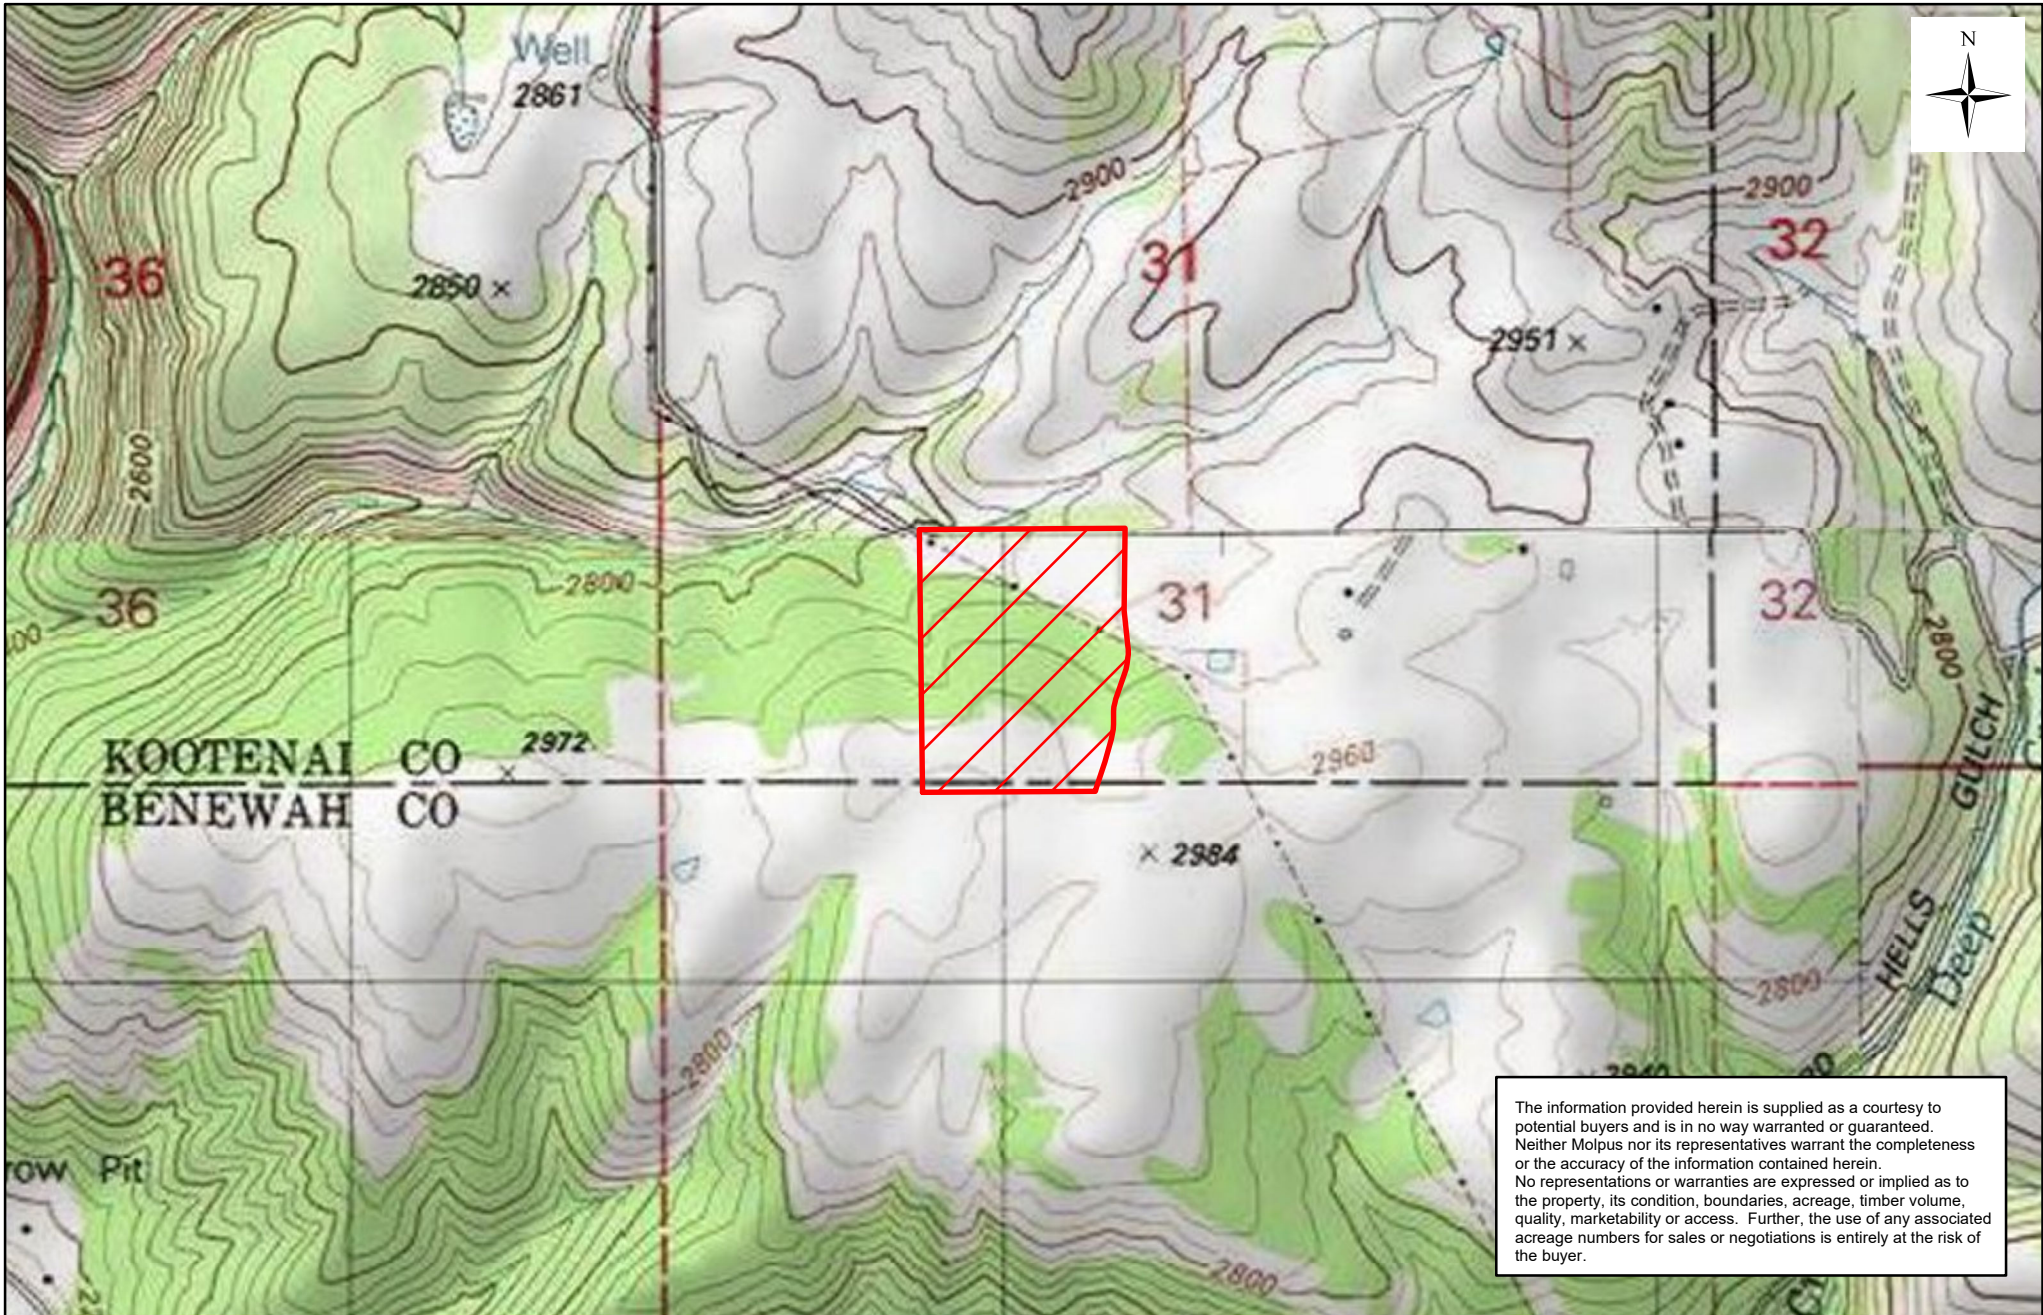

**Jamestown Forestlands LLC Idaho - St Joe River Unit (0172) - Compartment(s) 003**  
**Riverview Farms Tract A3 - 30.09 +/- Acres**

Kootenai, ID  
JTFIDLS0033

Date: 1/19/2021