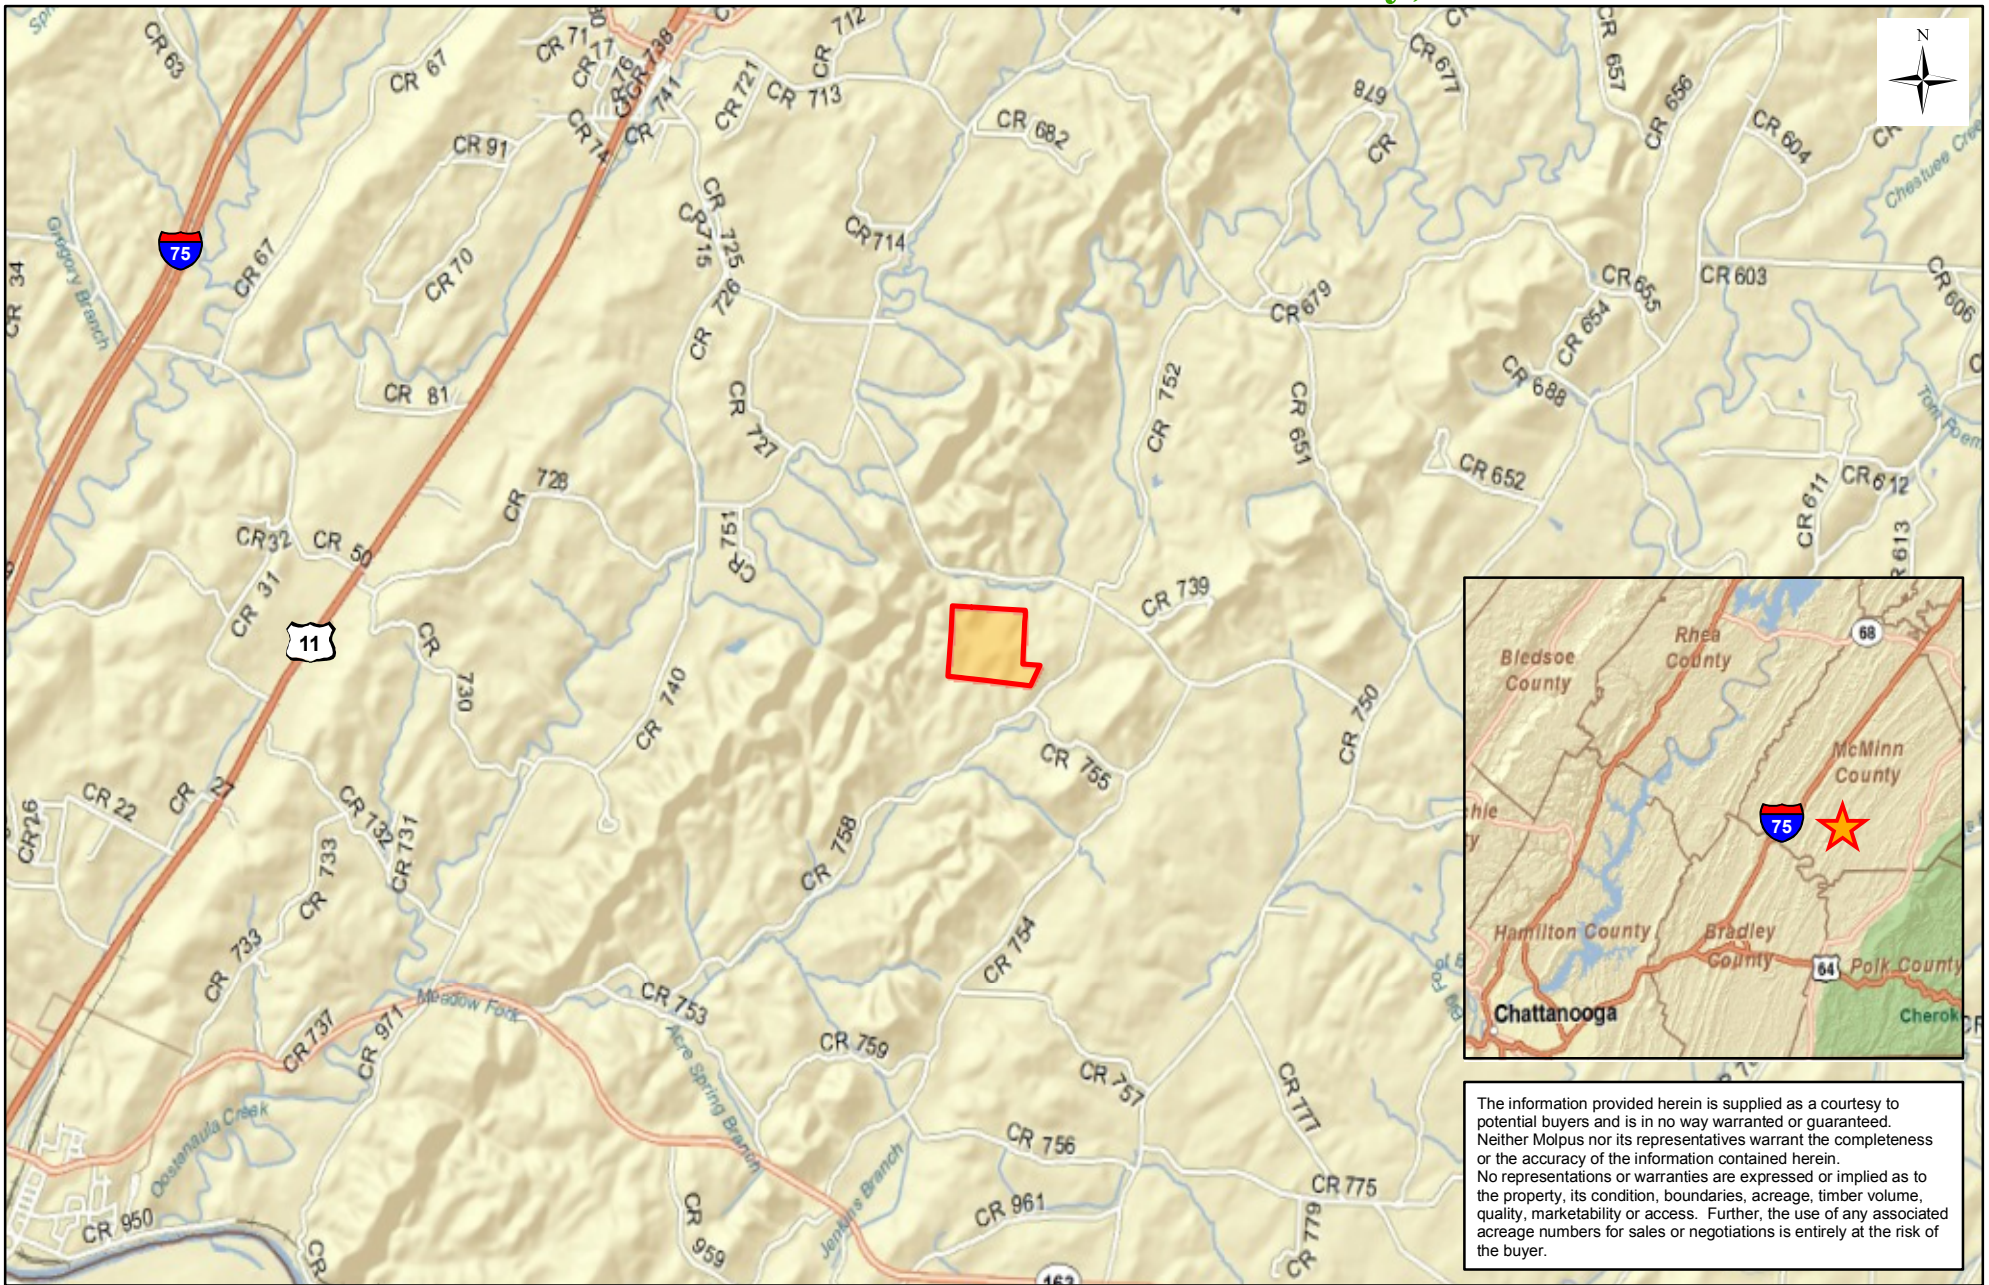

Lake Superior Timberlands, LLC - Hiwassee Unit (0110) Potential Land Sale - McMinn County, TN

The information provided herein is supplied as a courtesy to potential buyers and is in no way warranted or guaranteed. Neither Molpus nor its representatives warrant the completeness or the accuracy of the information contained herein. No representations or warranties are expressed or implied as to the property, its condition, boundaries, acreage, timber volume, quality, marketability or access. Further, the use of any associated acreage numbers for sales or negotiations is entirely at the risk of the buyer.