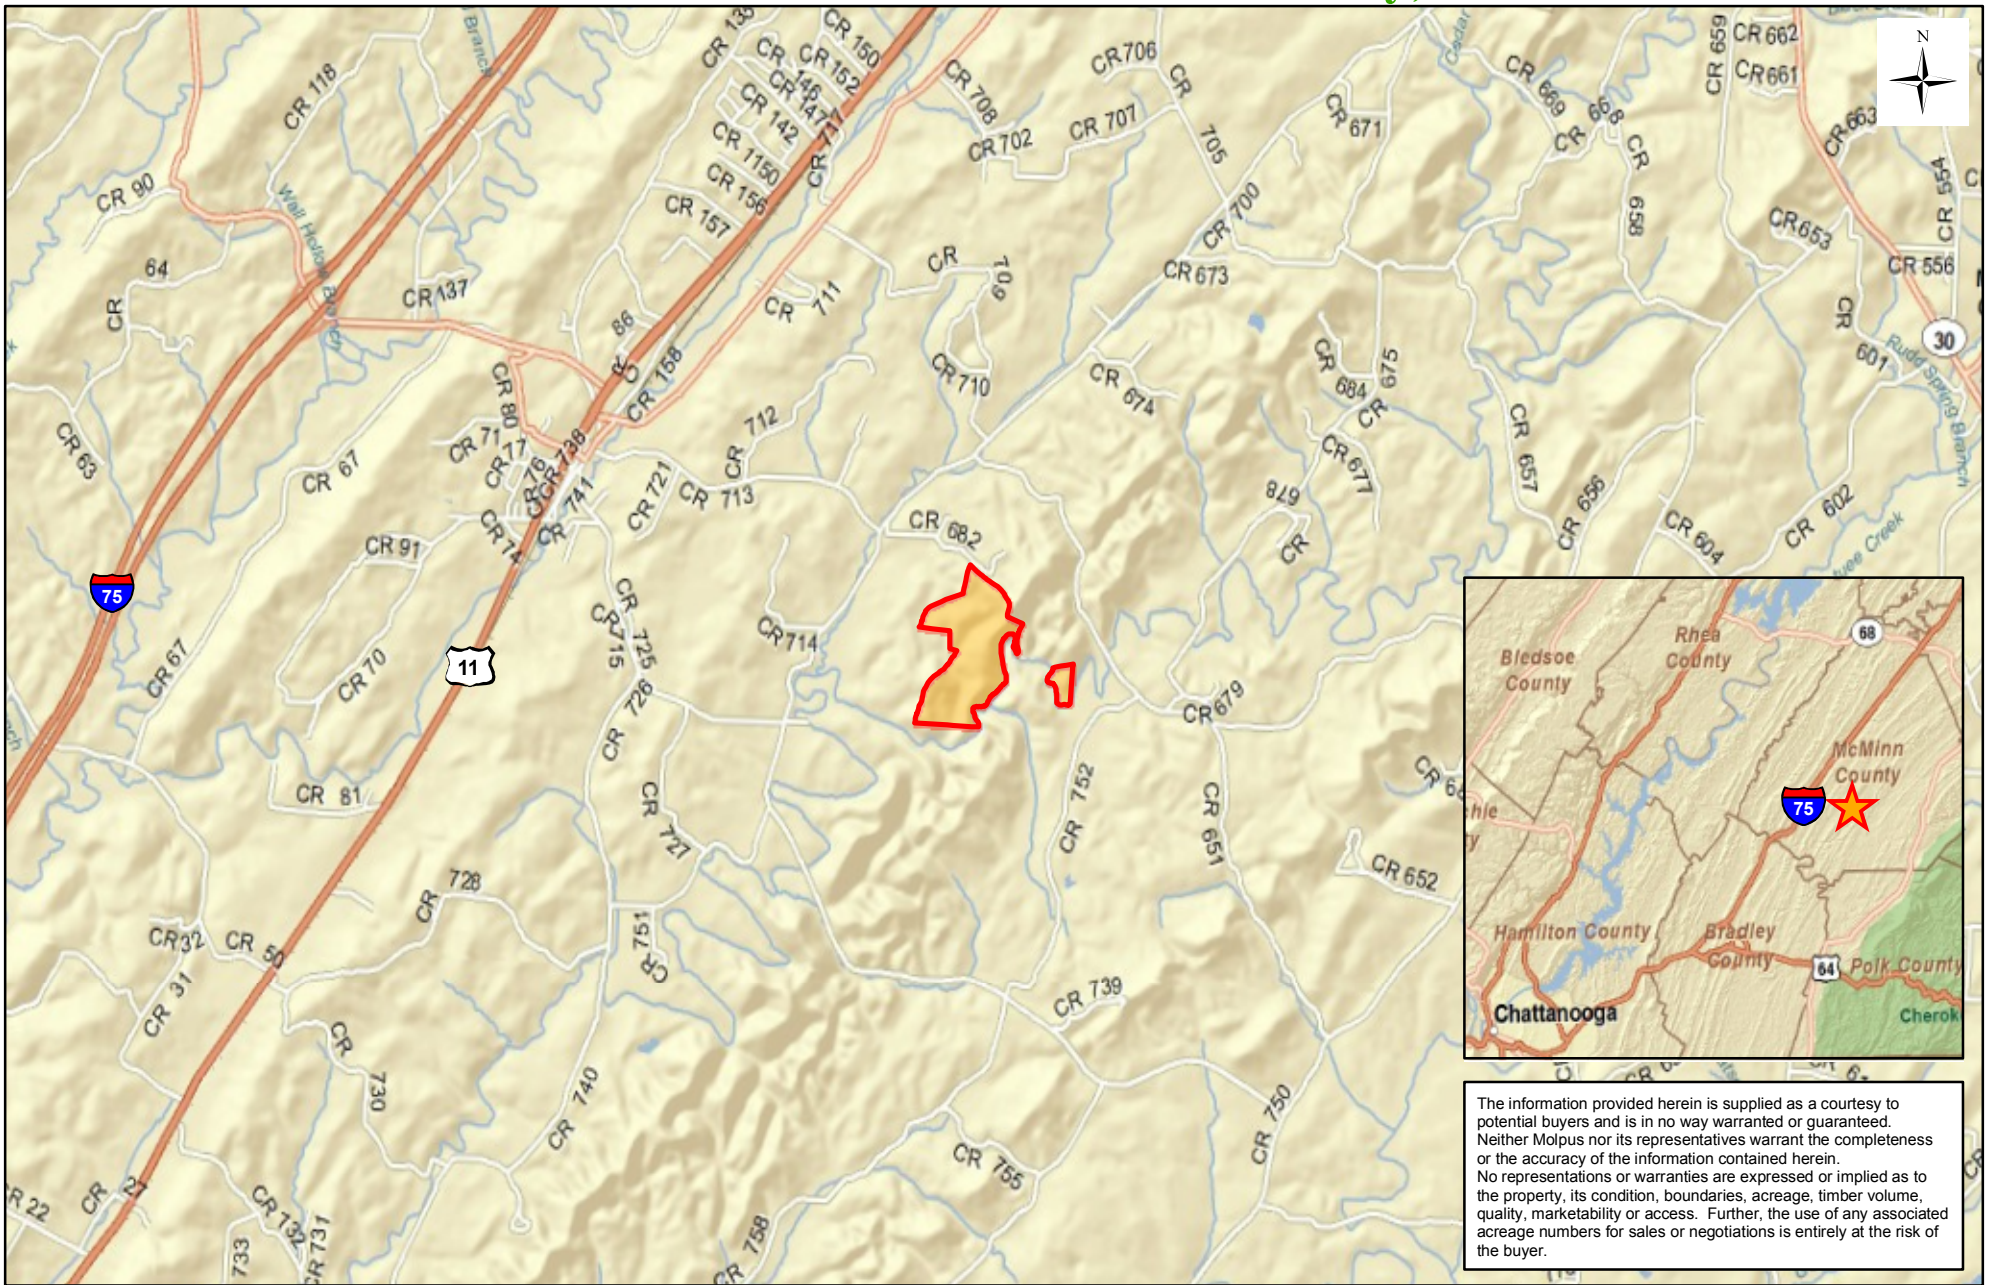

# Lake Superior Timberlands, LLC - Hiwassee Unit (0110) Potential Land Sale - McMinn County, TN

The information provided herein is supplied as a courtesy to potential buyers and is in no way warranted or guaranteed. Neither Molpus nor its representatives warrant the completeness or the accuracy of the information contained herein. No representations or warranties are expressed or implied as to the property, its condition, boundaries, acreage, timber volume, quality, marketability or access. Further, the use of any associated acreage numbers for sales or negotiations is entirely at the risk of the buyer.