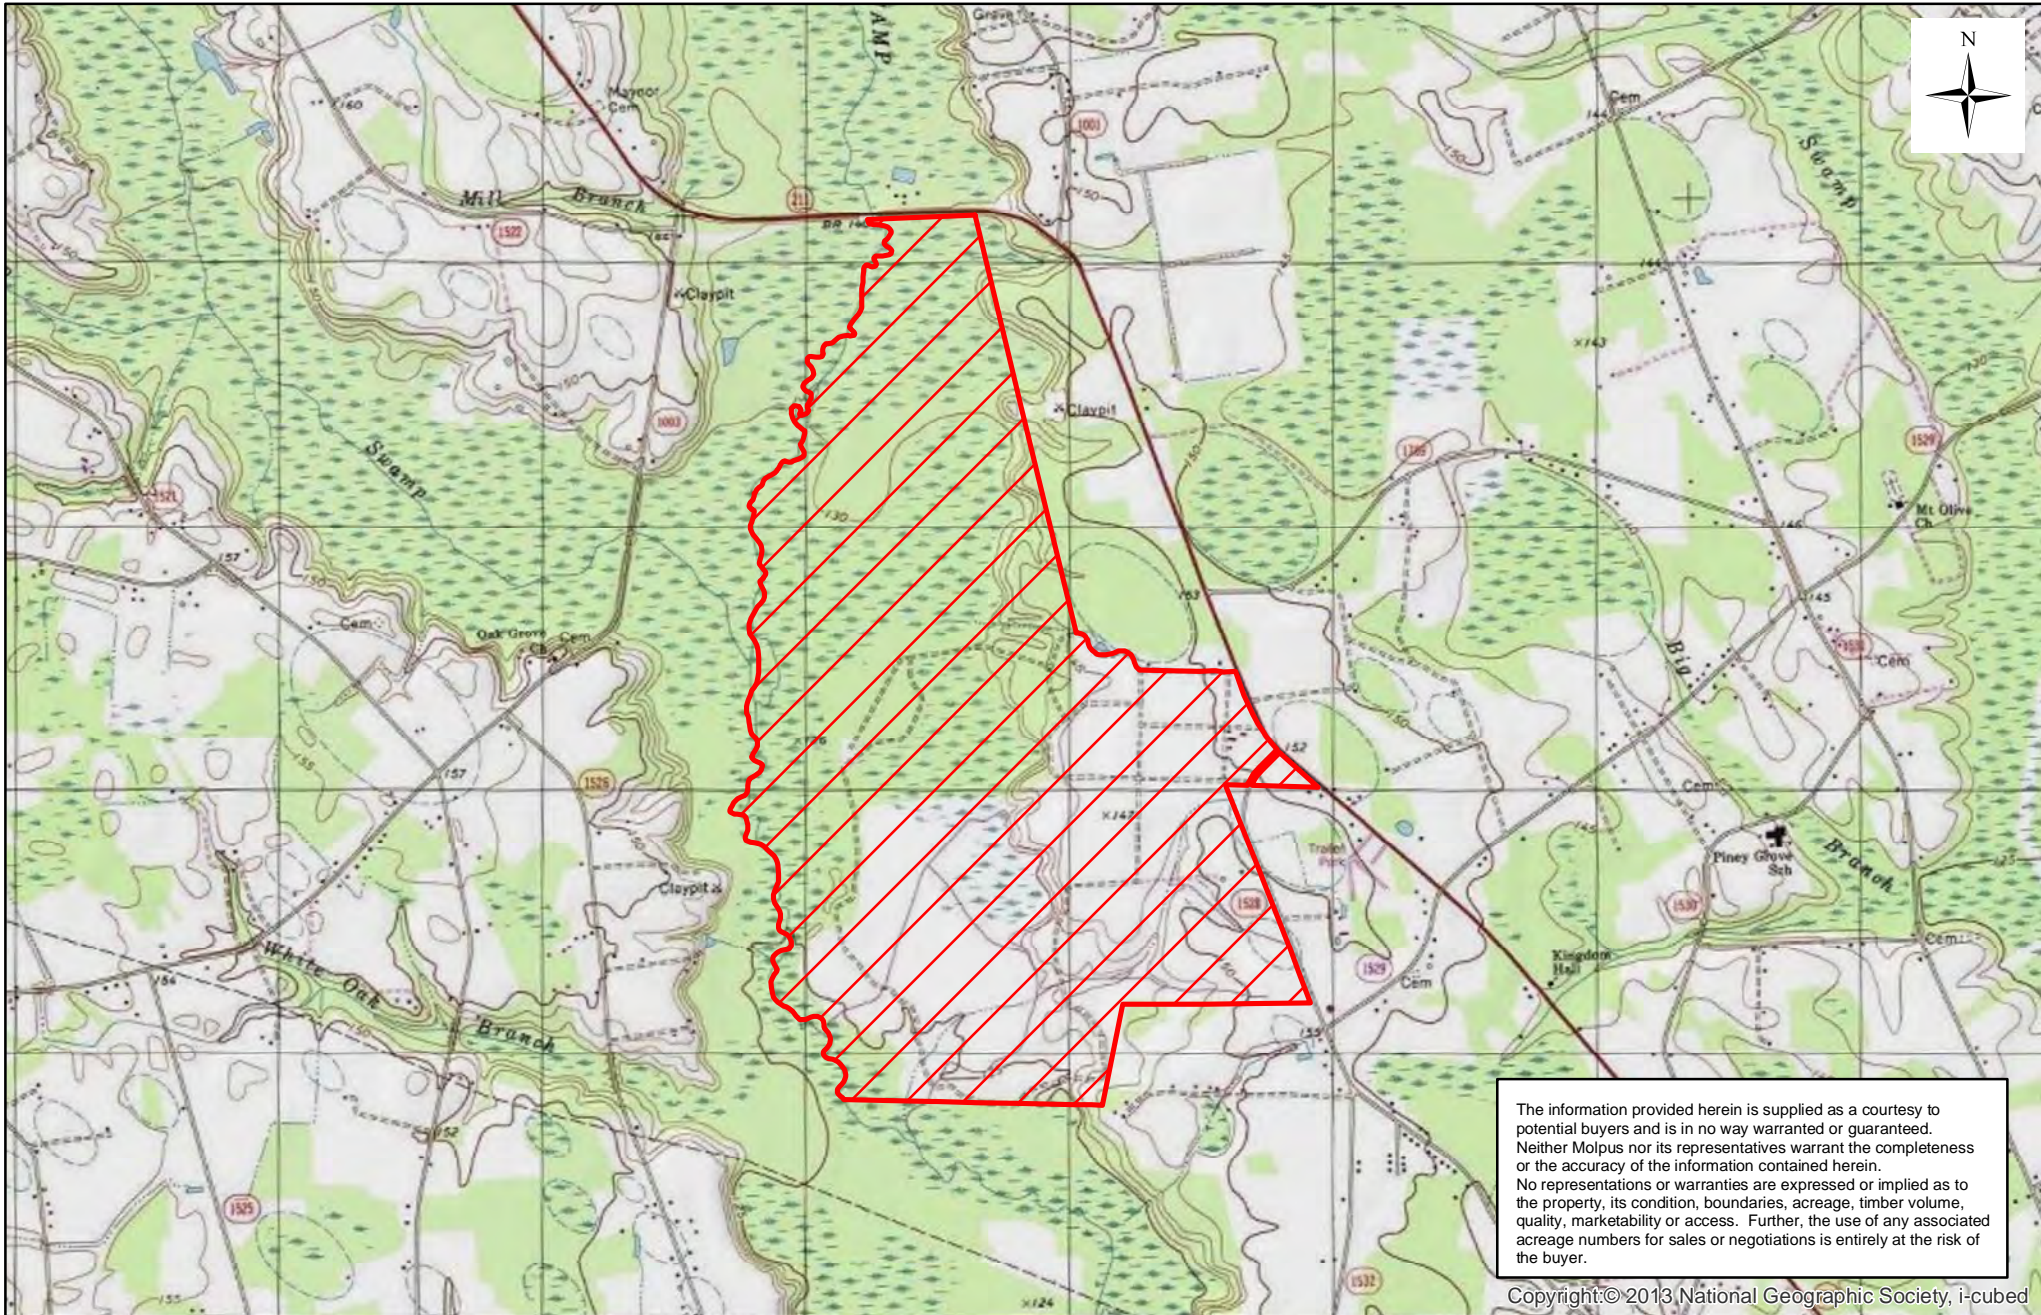

Seven States Timberlands, LLC - Brunswick Unit (0127) - Compartment 022

Sale Area - 1074 +/- Acres

Robeson County, NC
PEN_SSTLS0065

Date: 7/13/2015