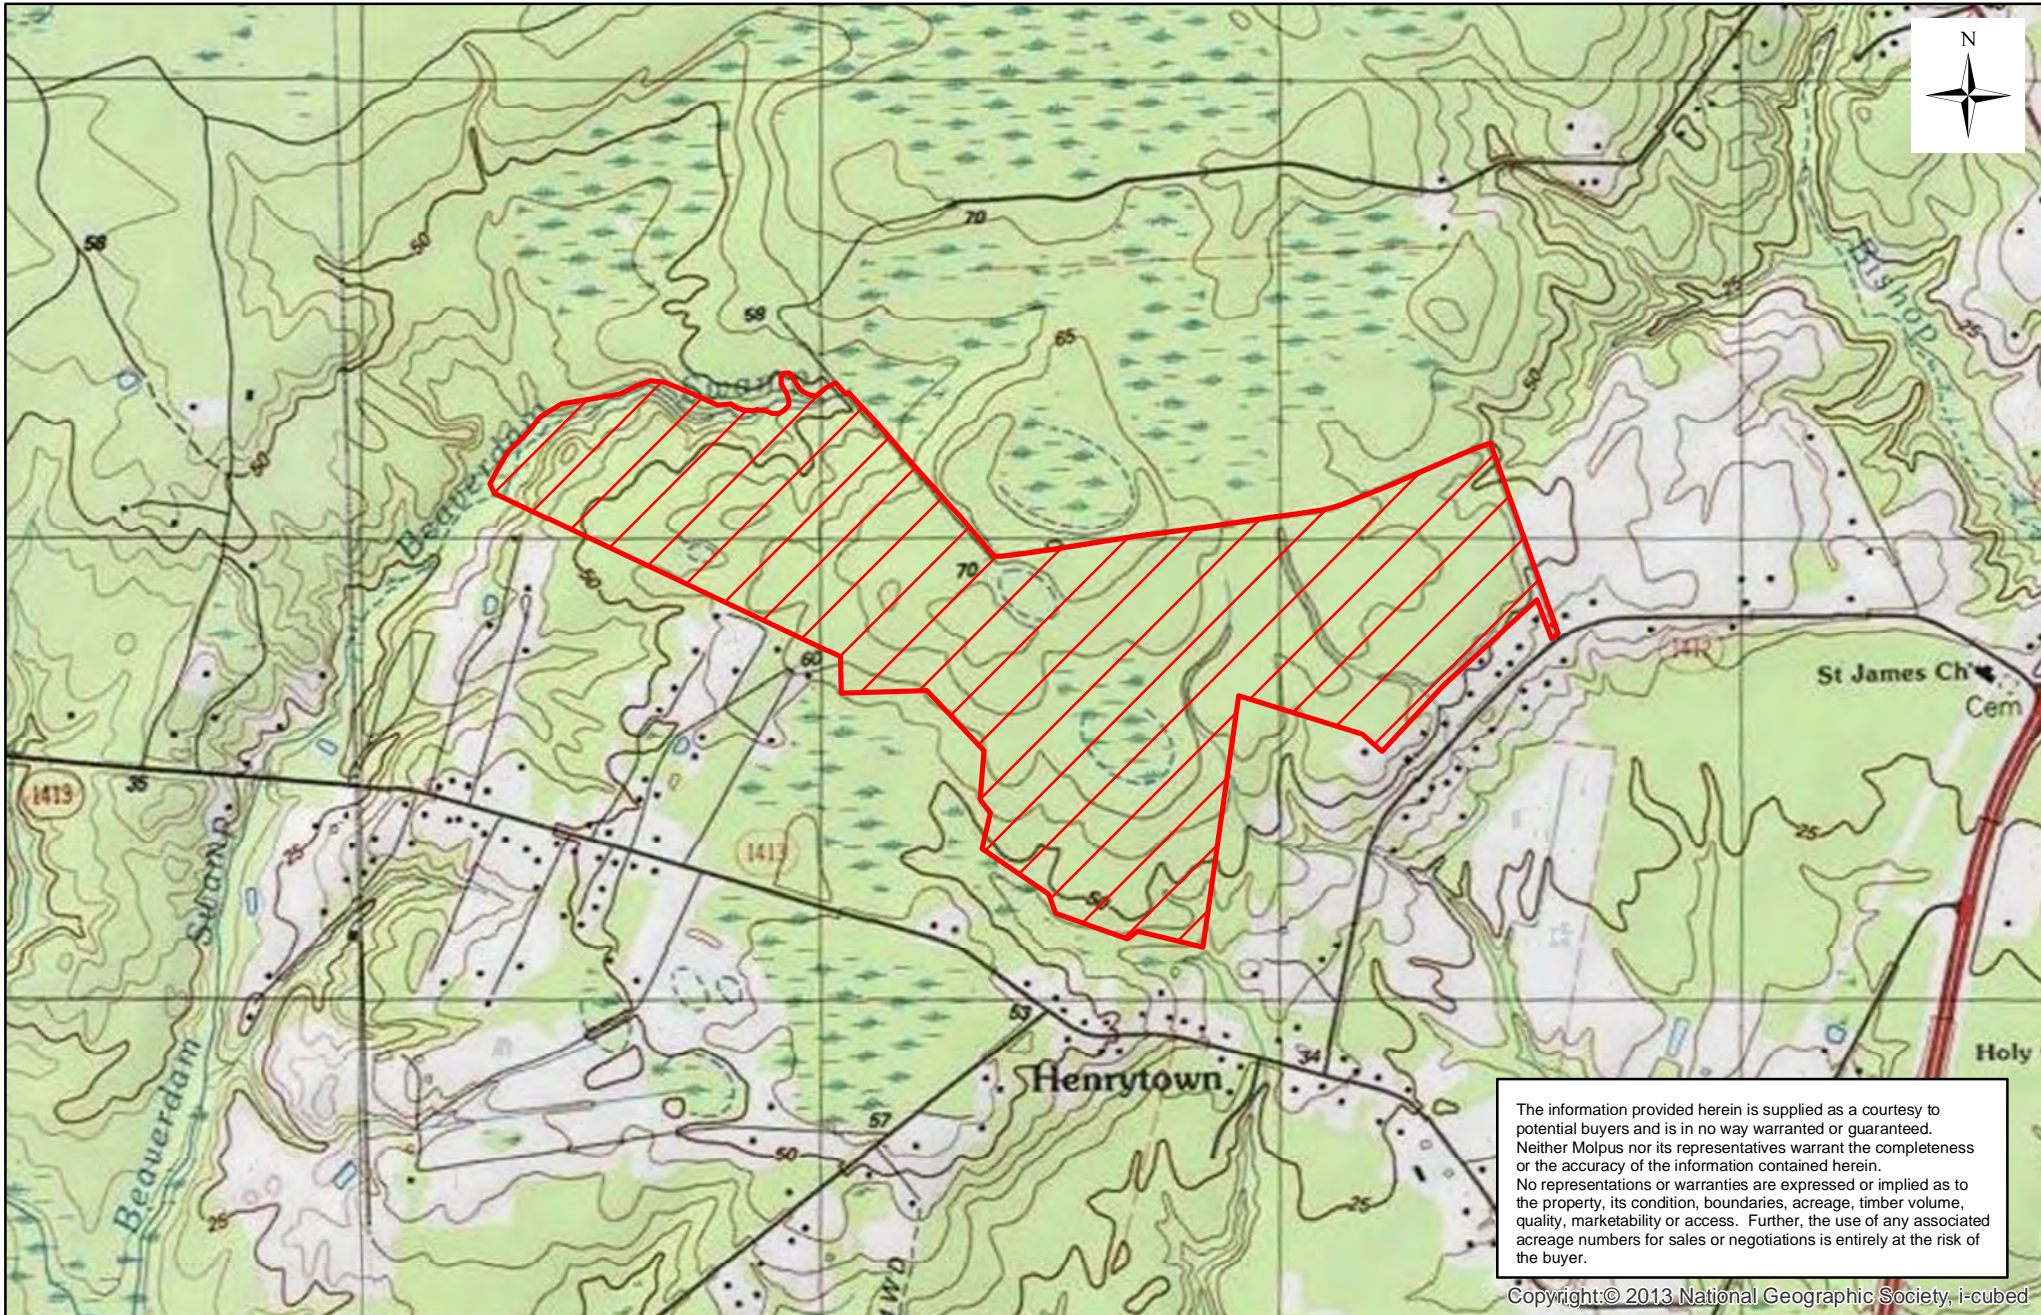

Seven States Timberlands, LLC - Brunswick Unit (0127) - Compartment 015

Sale Area - 288 +/- Acres

Brunswick County, NC
PEN_SSTLS0055

Date: 7/13/2015

0 0.125 0.25 0.375 0.5
Miles