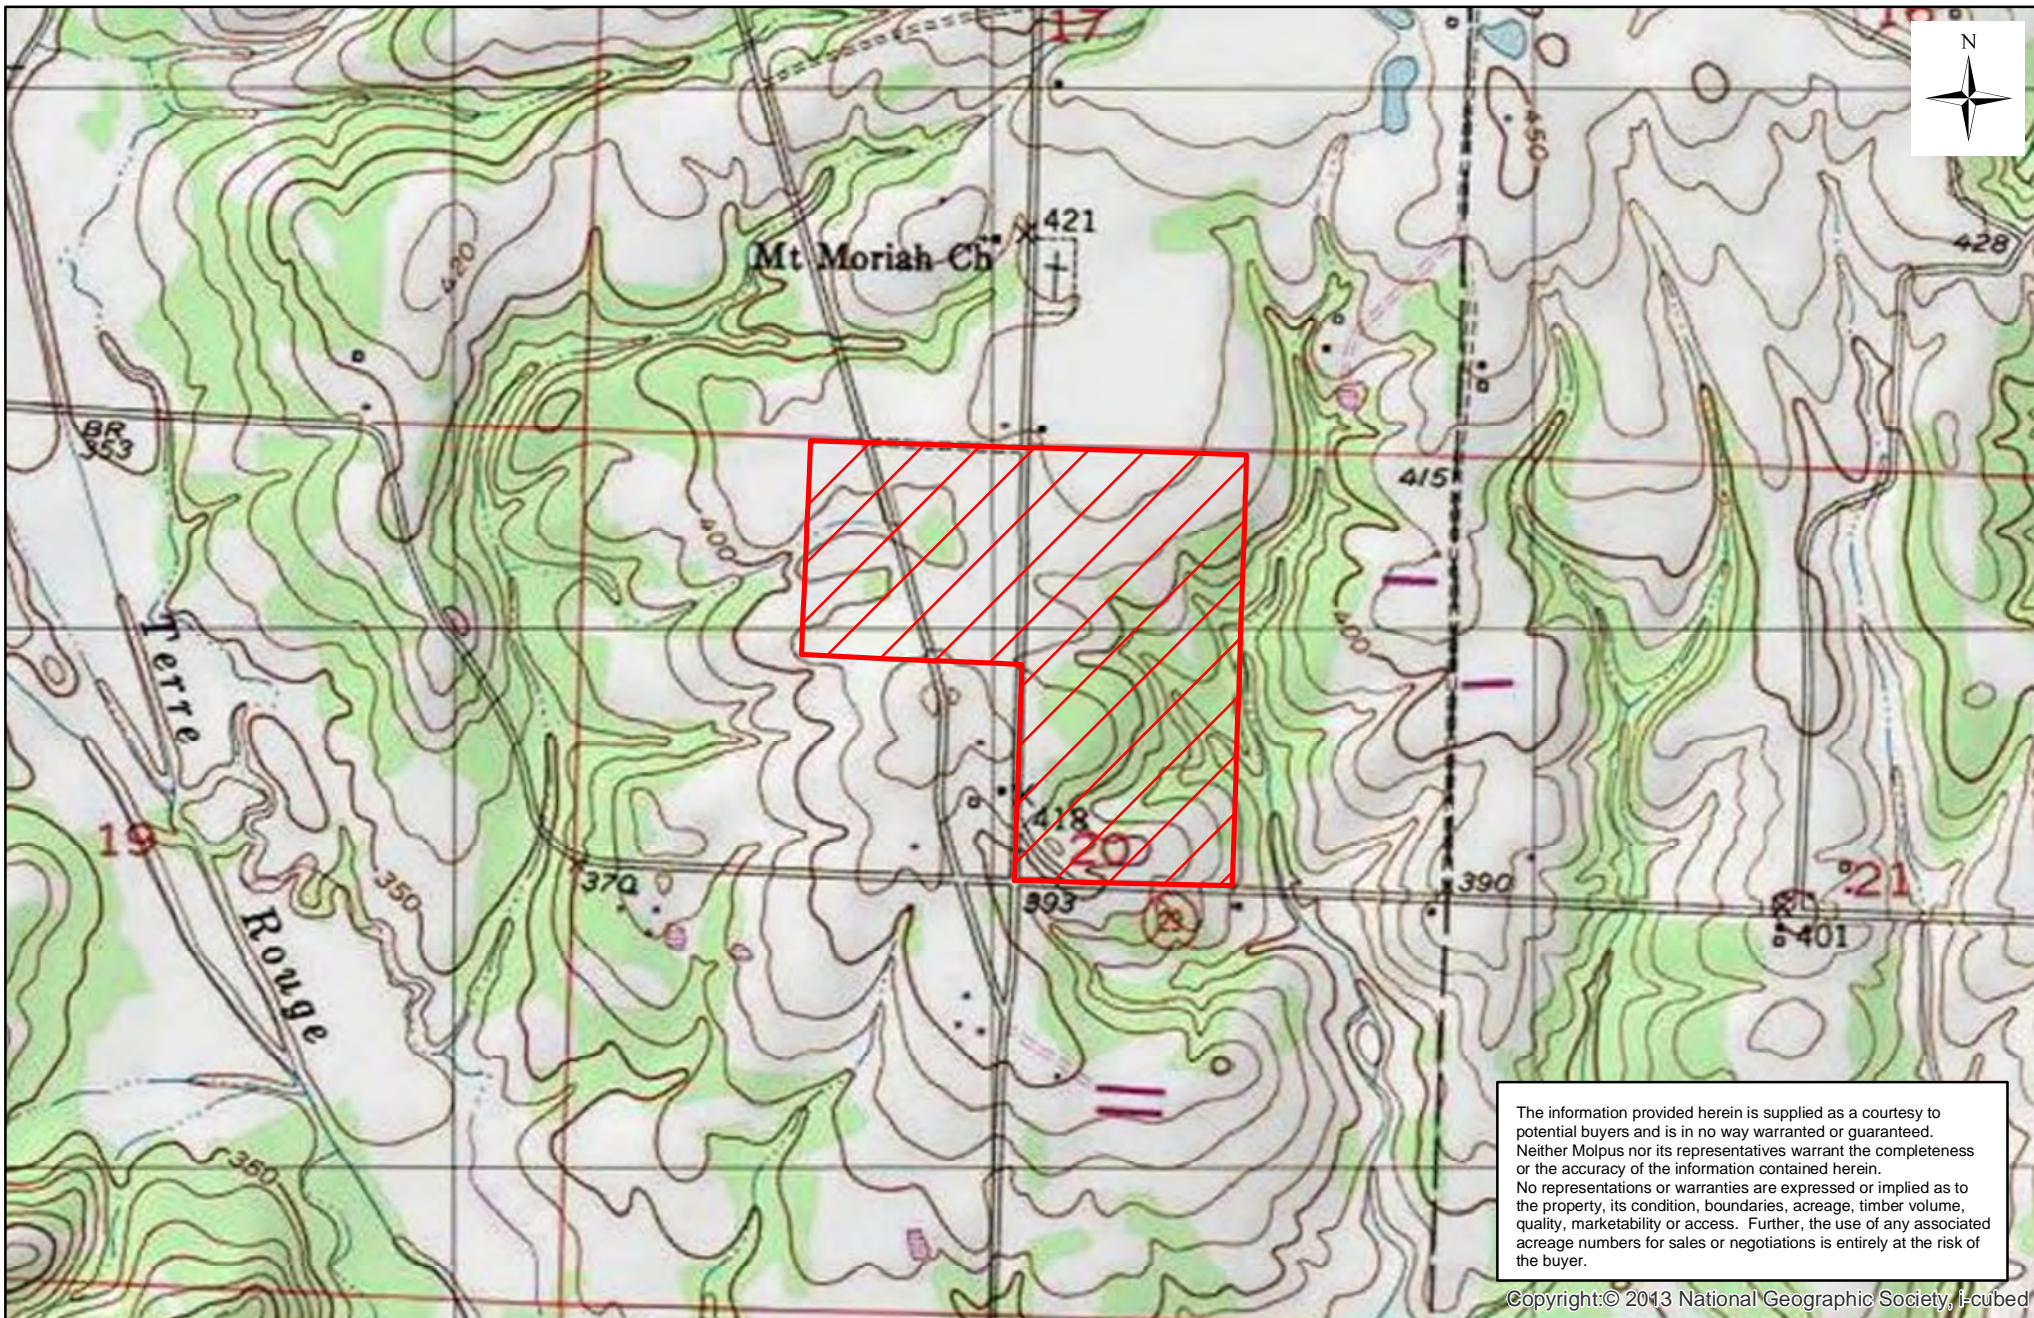

Nordic Texarkana, LLC - Little Missouri - Nordic Unit (0210) - Compartment 040

Sale Area - 120 +/- Acres

Hempstead County, AR
PEN_NTEXLS0001

Date: 3/6/2017