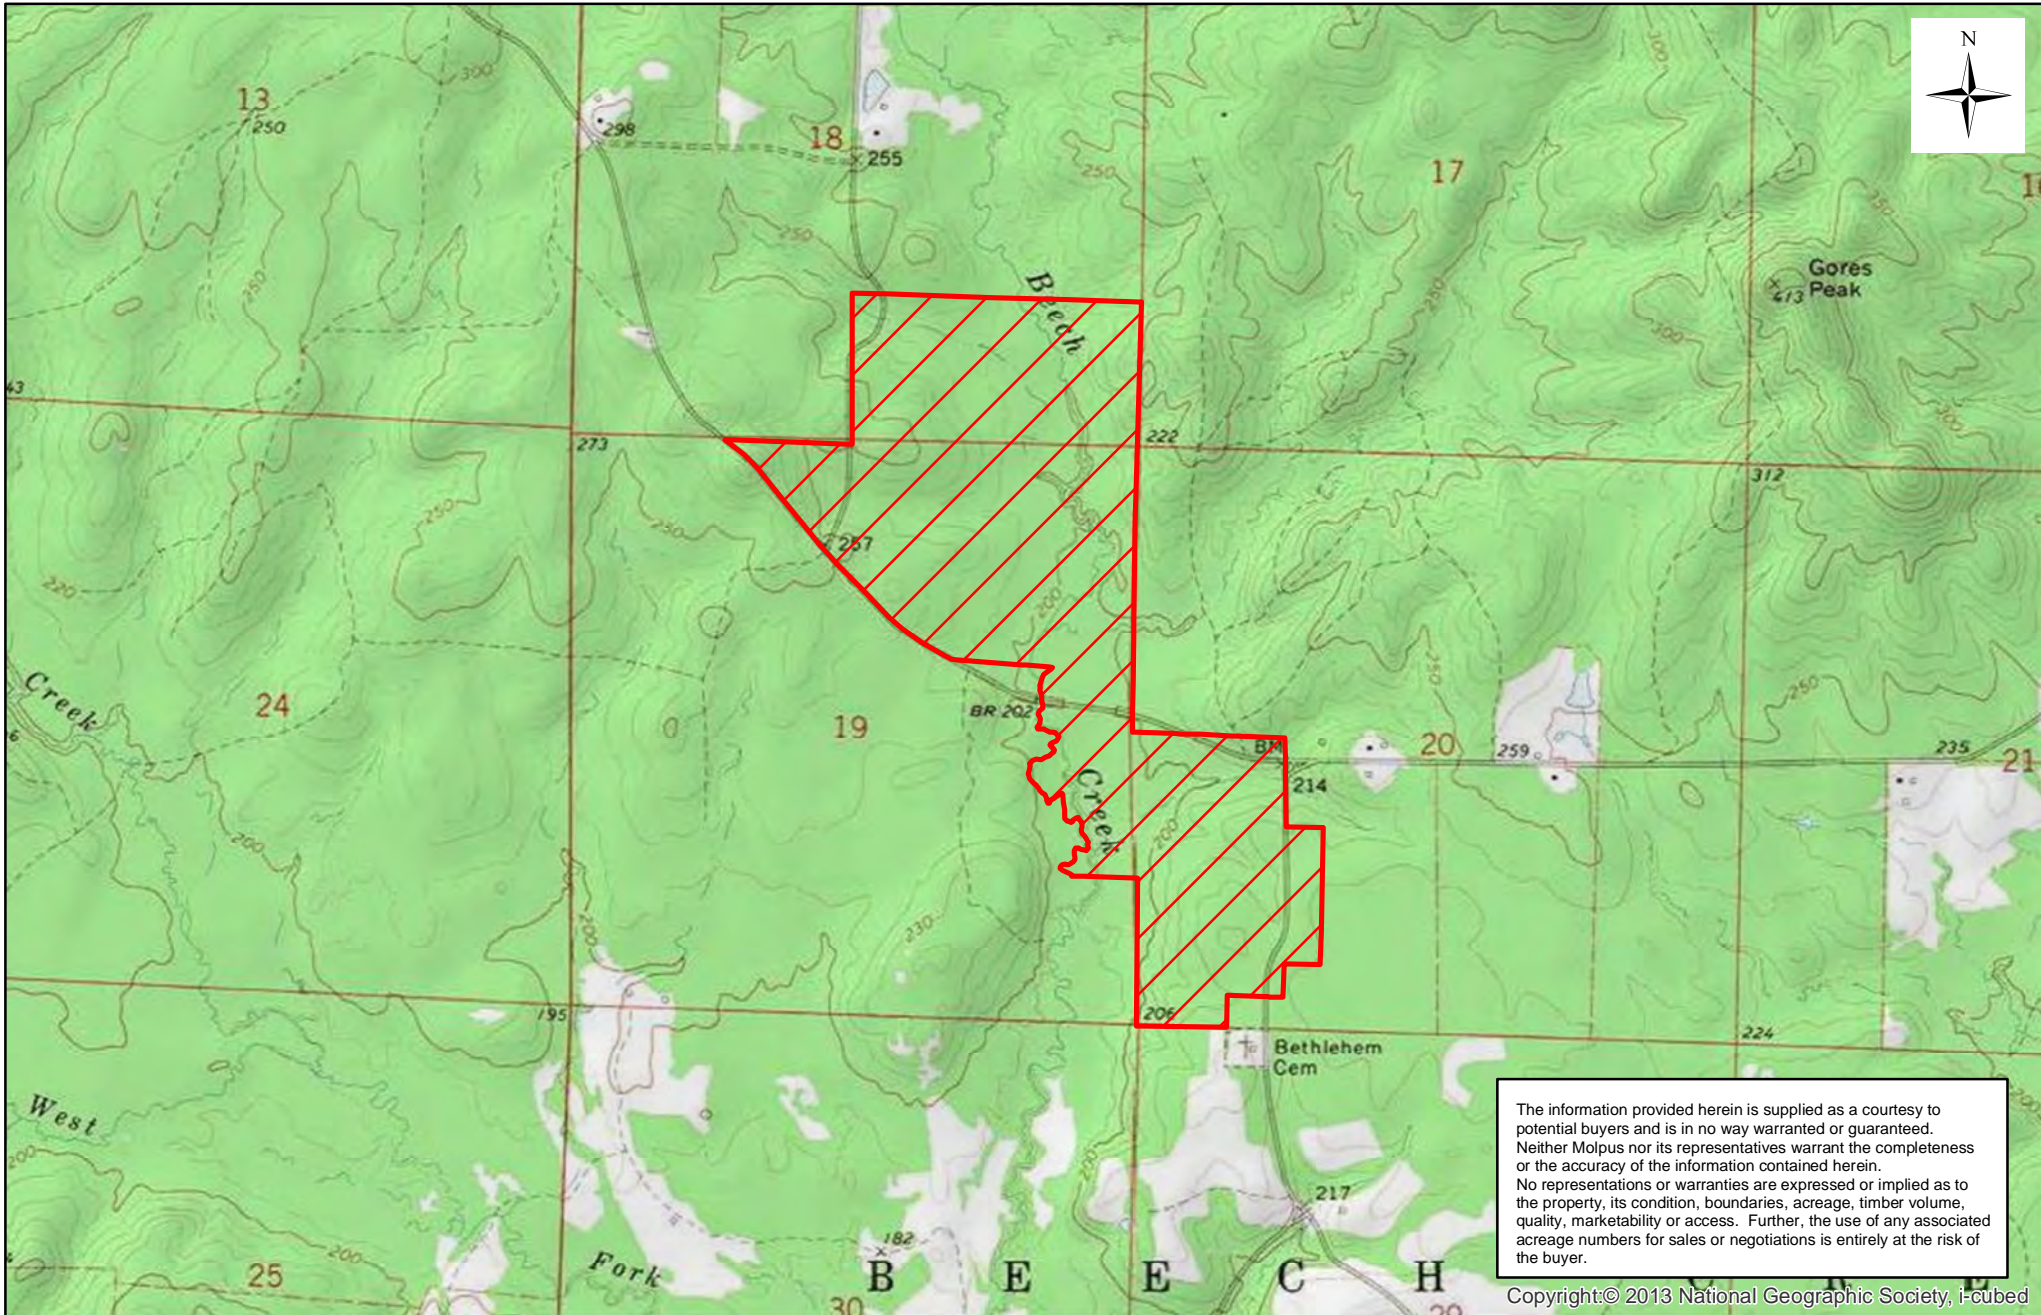

MWF IV Texarkana, LLC - Little Missouri - MWF Unit (0212) - Compartment 050

Sale Area - 330 +/- Acres

The information provided herein is supplied as a courtesy to potential buyers and is in no way warranted or guaranteed. Neither Molpus nor its representatives warrant the completeness or the accuracy of the information contained herein. No representations or warranties are expressed or implied as to the property, its condition, boundaries, acreage, timber volume, quality, marketability or access. Further, the use of any associated acreage numbers for sales or negotiations is entirely at the risk of the buyer.

Copyright:© 2013 National Geographic Society, i-cubed

Clark County, AR
PEN_MWFTEXLS0006

Date: 3/6/2017