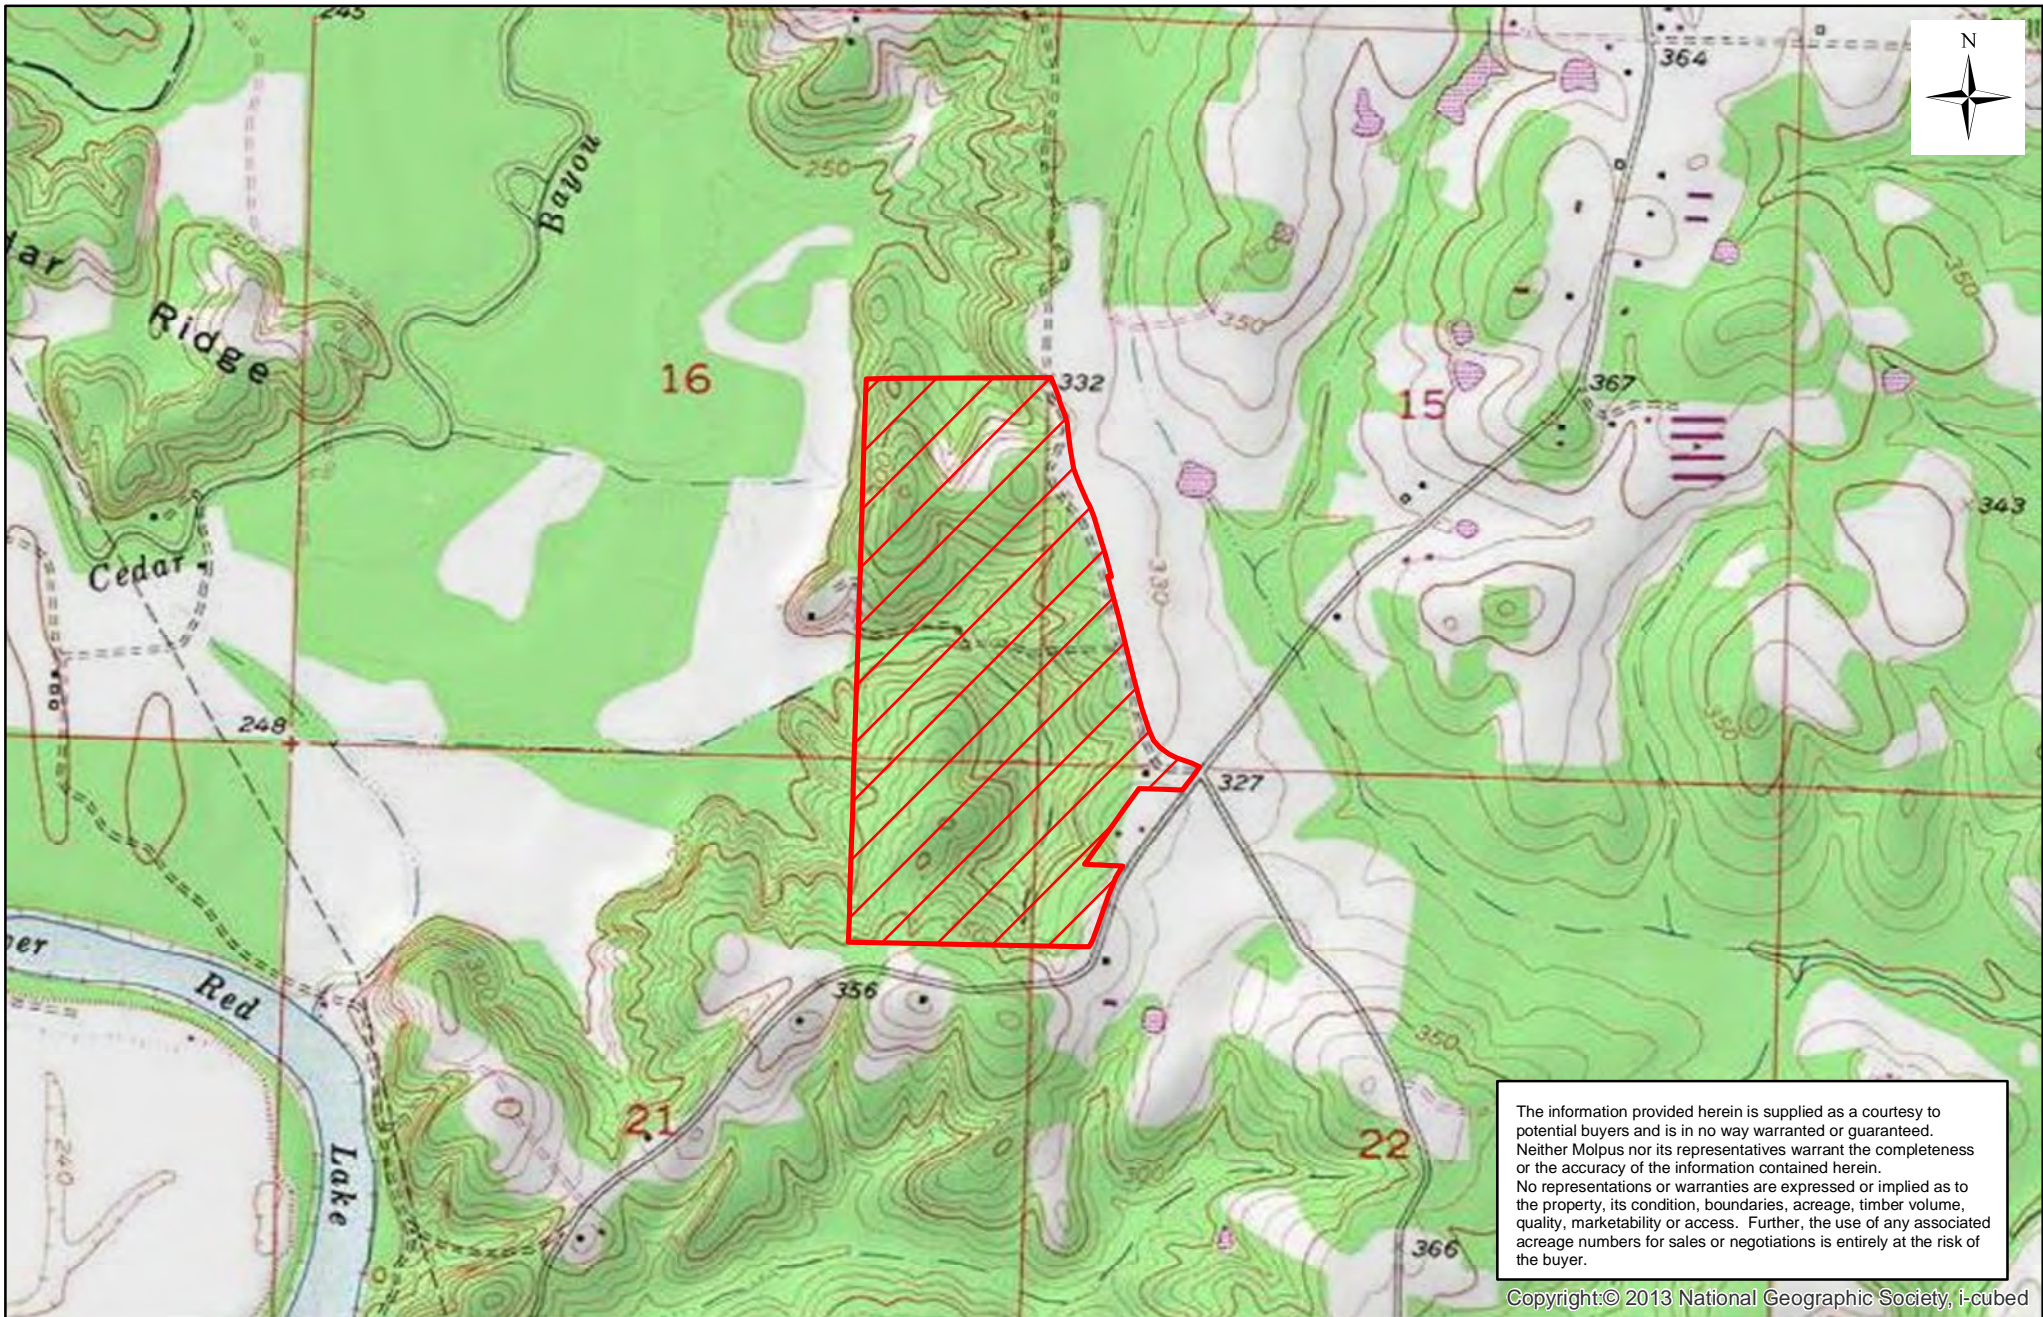

MWF IV Texarkana, LLC - Little Missouri - MWF Unit (0212) - Compartment 110

Sale Area - 166 +/- Acres

Hempstead County, AR
PEN_MWFTXLS0001

Date: 3/6/2017