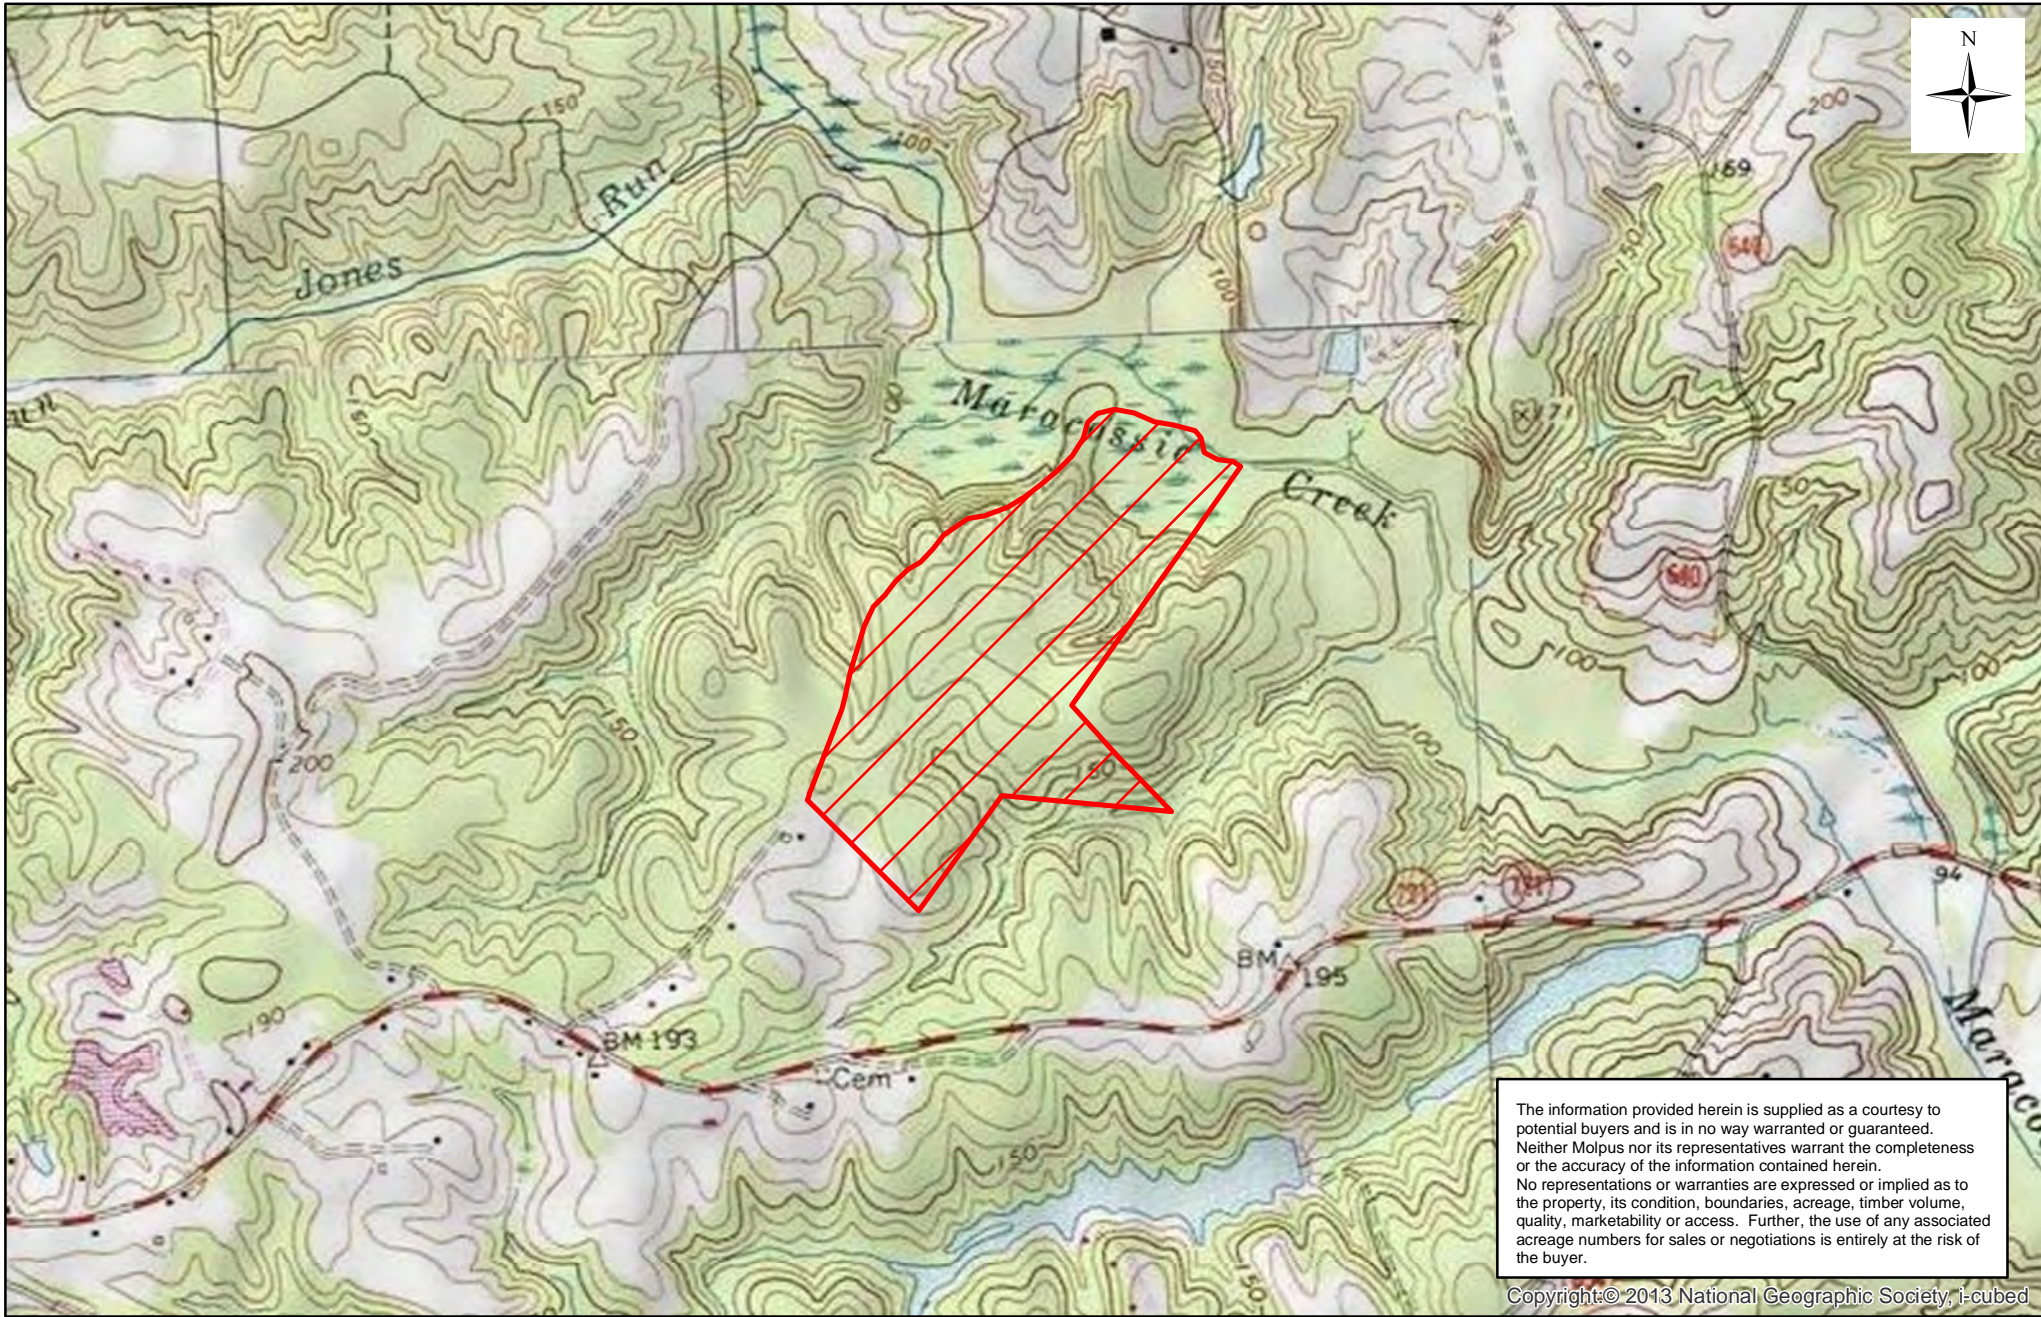

# Jamestown Timberlands, LLC (VA) - Tidewater Unit (0191) - Compartment 013

## Sale Area - 99 +/- Acres

Caroline County, VA  
PEN\_JTFVALS0020

Date: 6/13/2016