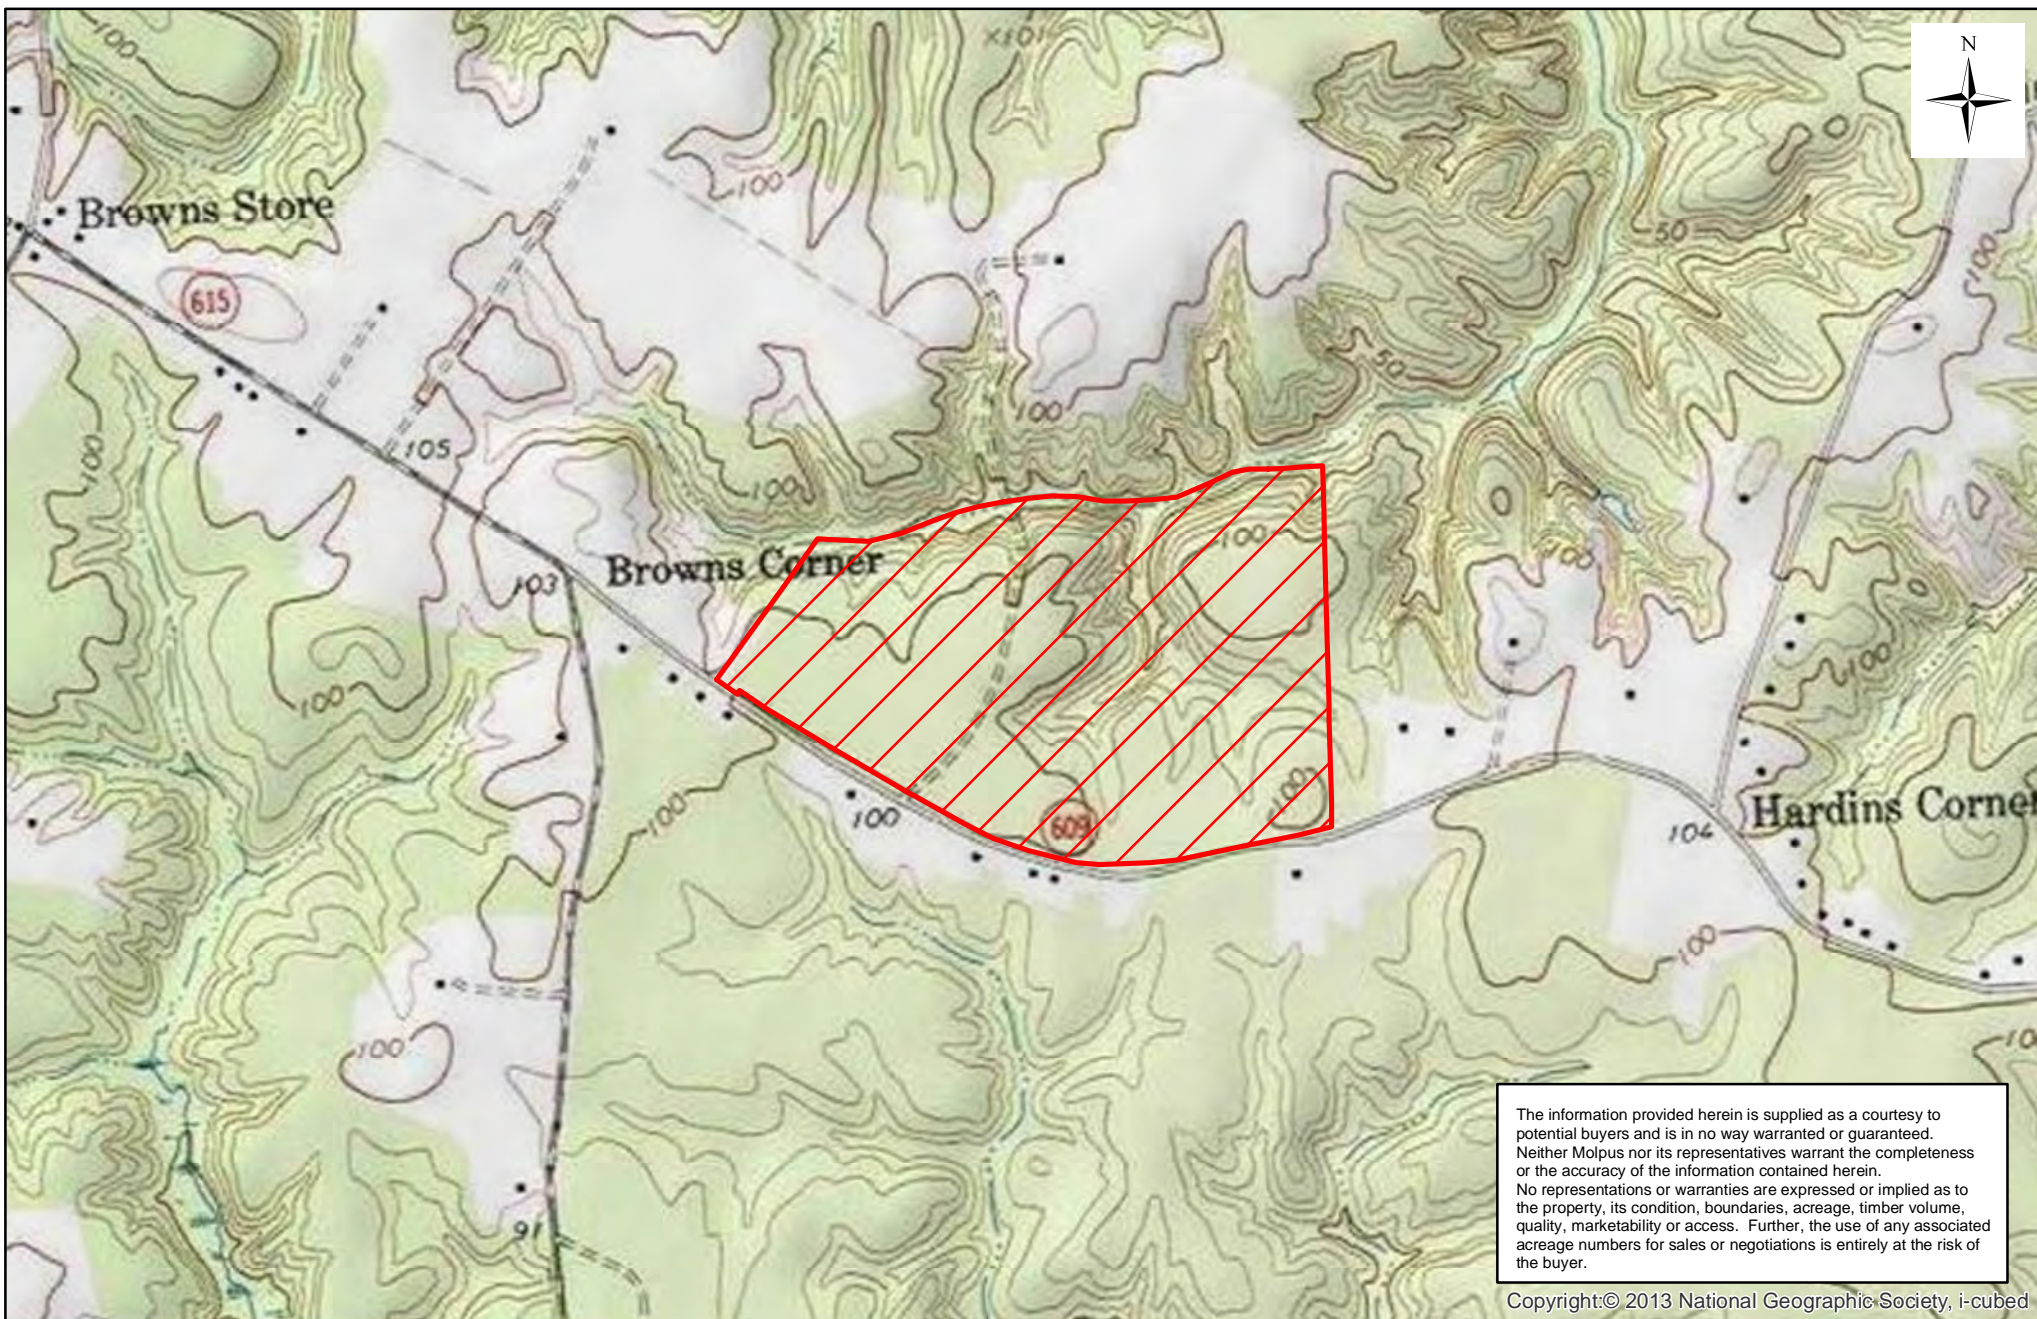

Jamestown Timberlands, LLC (VA) - Tidewater Unit (0191) - Compartment 007

Sale Area - 136 +/- Acres

The information provided herein is supplied as a courtesy to potential buyers and is in no way warranted or guaranteed. Neither Molpus nor its representatives warrant the completeness or the accuracy of the information contained herein. No representations or warranties are expressed or implied as to the property, its condition, boundaries, acreage, timber volume, quality, marketability or access. Further, the use of any associated acreage numbers for sales or negotiations is entirely at the risk of the buyer.

Copyright:© 2013 National Geographic Society, i-cubed

Northumberland County, VA
PEN_JTFVALS0018

Date: 6/13/2016