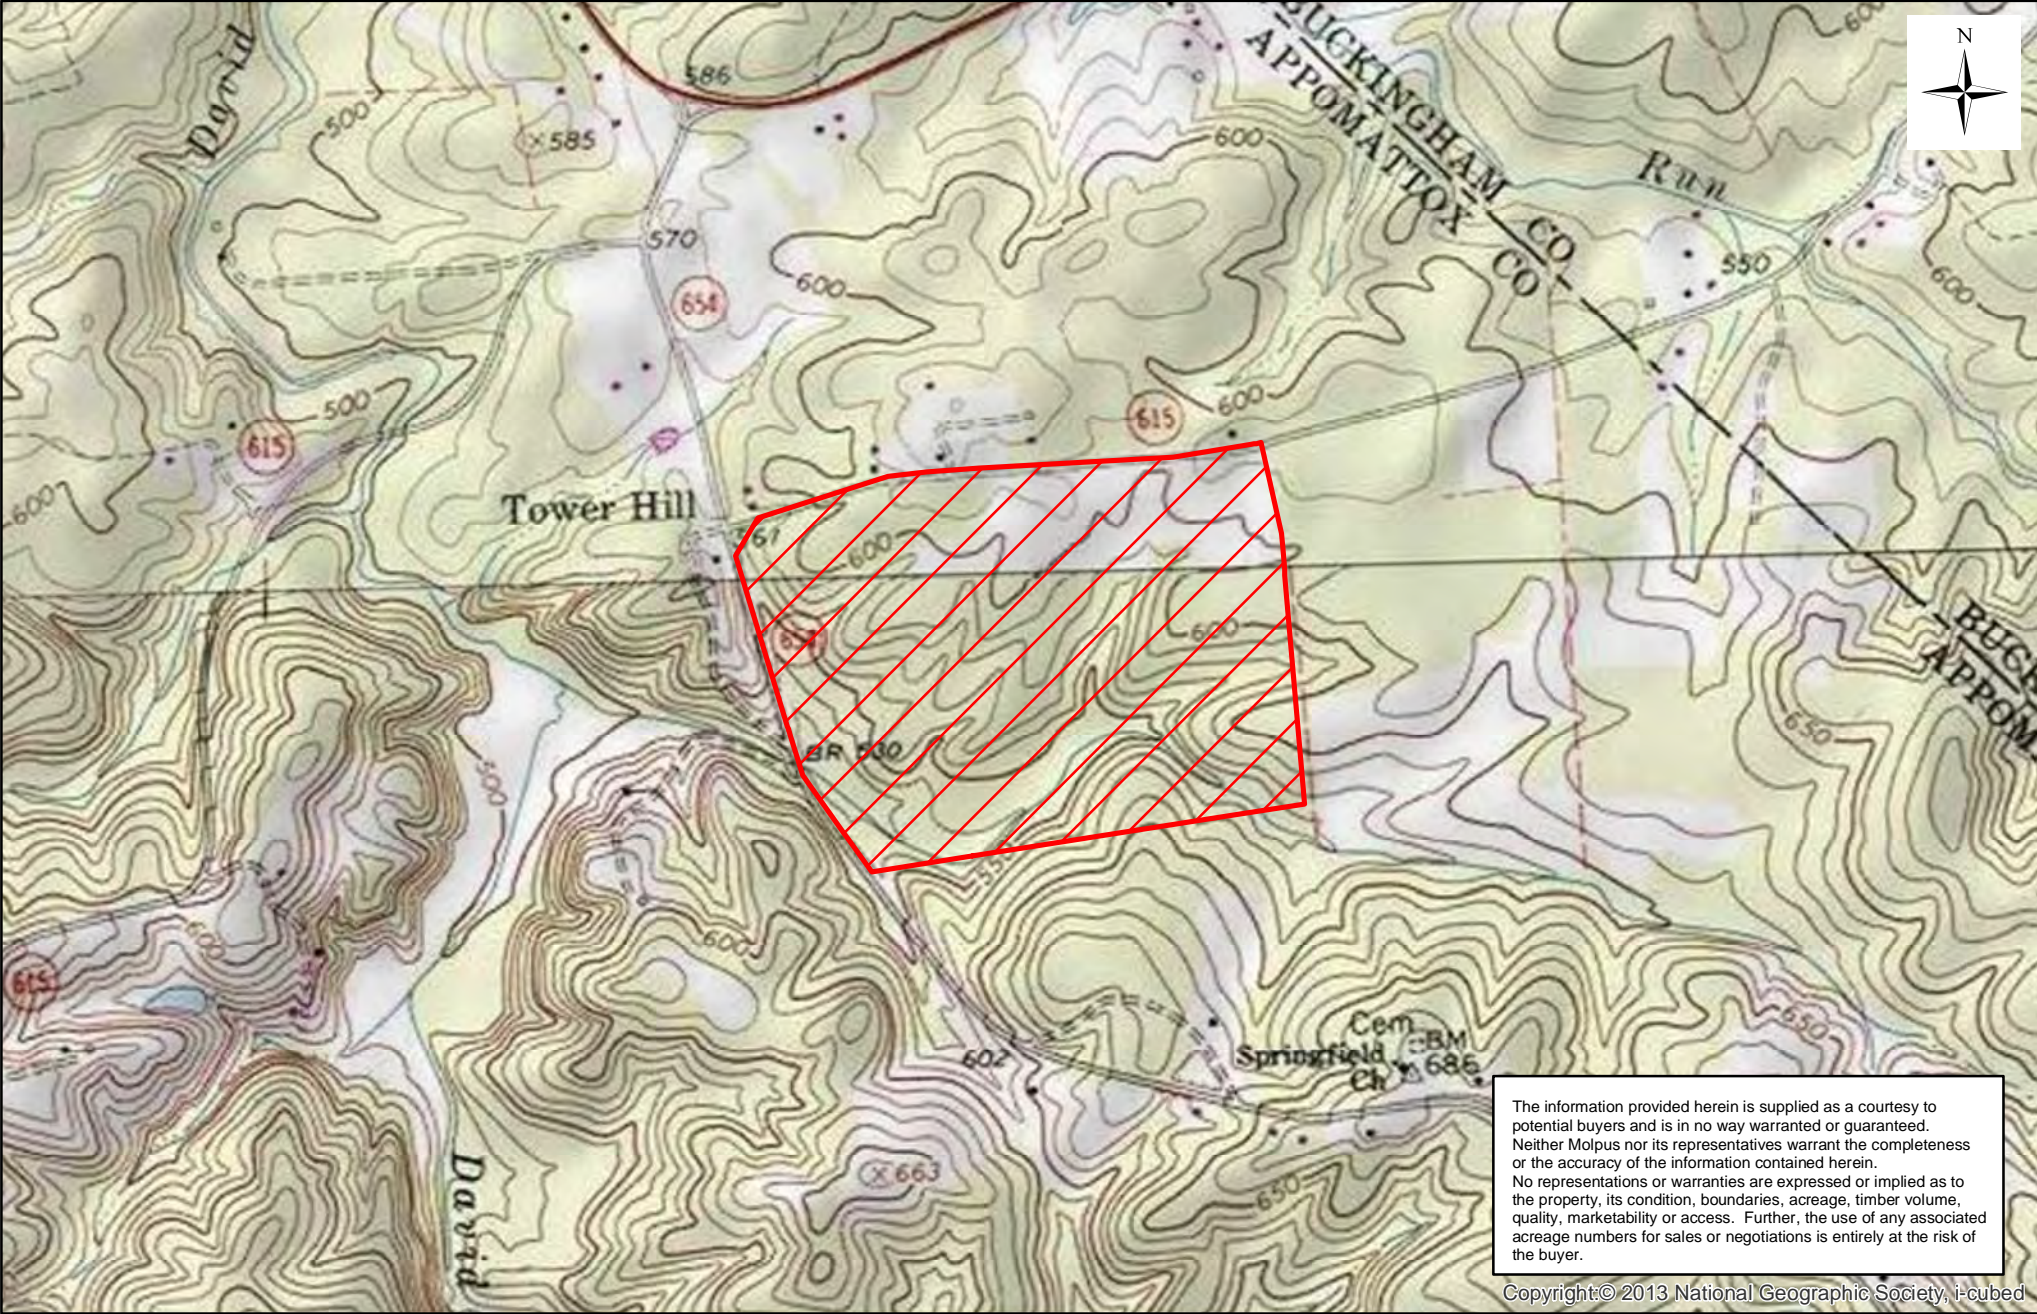

Jamestown Timberlands, LLC (VA) - Appamattox Unit (0190) - Compartment 021

Sale Area - 156 +/- Acres

Appamattox County, VA
PEN_JTFVALS0010

Date: 6/13/2016

Copyright:© 2013 National Geographic Society, i-cubed