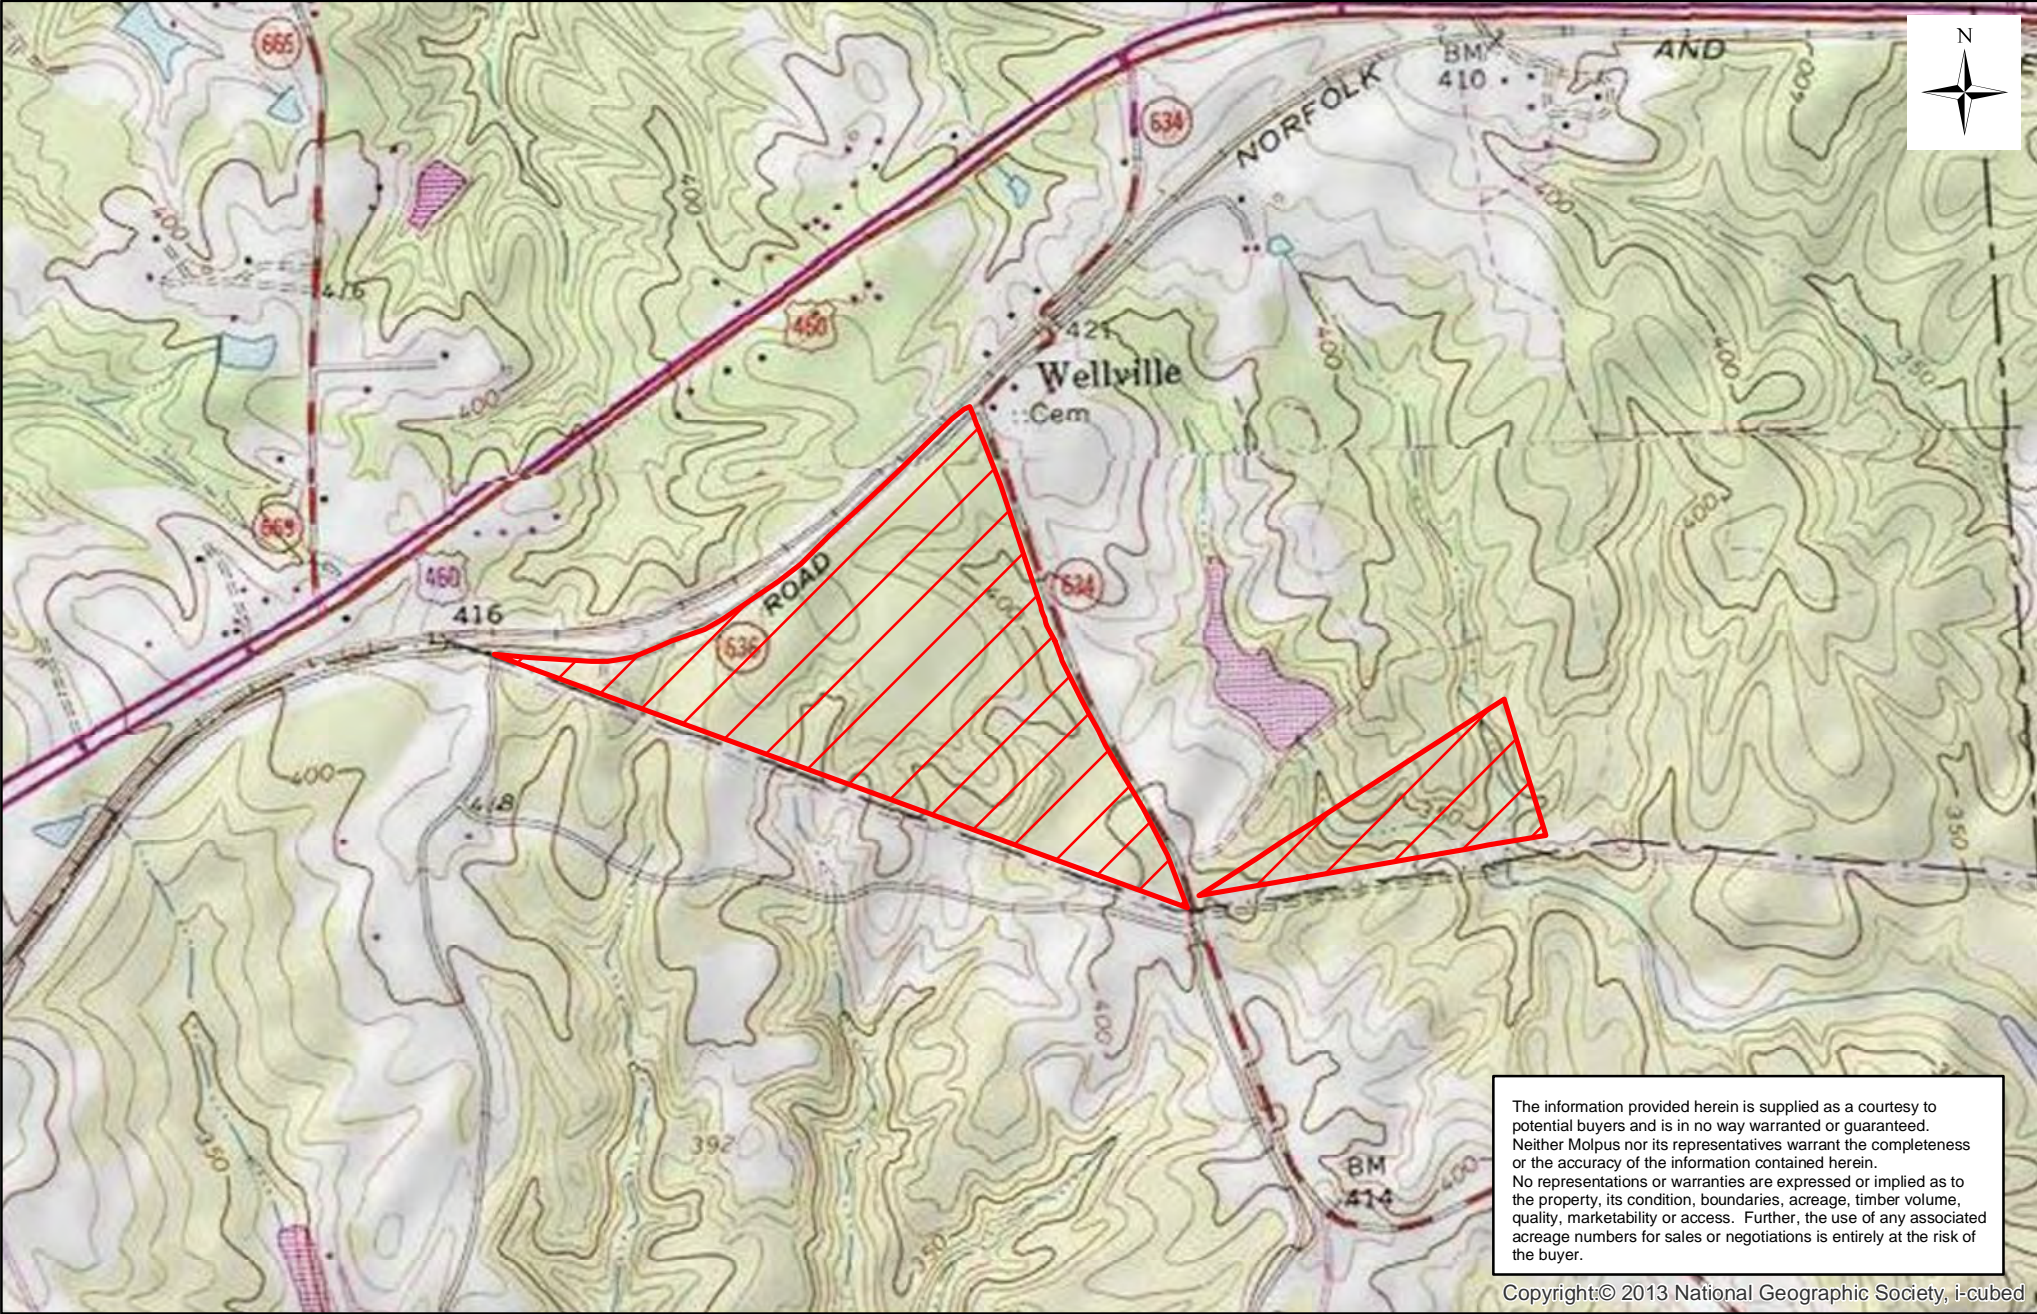

Jamestown Timberlands, LLC (VA) - Appamattox Unit (0190) - Compartment 018

Sale Area - 139 +/- Acres

The information provided herein is supplied as a courtesy to potential buyers and is in no way warranted or guaranteed. Neither Molpus nor its representatives warrant the completeness or the accuracy of the information contained herein. No representations or warranties are expressed or implied as to the property, its condition, boundaries, acreage, timber volume, quality, marketability or access. Further, the use of any associated acreage numbers for sales or negotiations is entirely at the risk of the buyer.

Copyright:© 2013 National Geographic Society, i-cubed

Nottoway County, VA
PEN_JTFVALS0009

Date: 6/13/2016