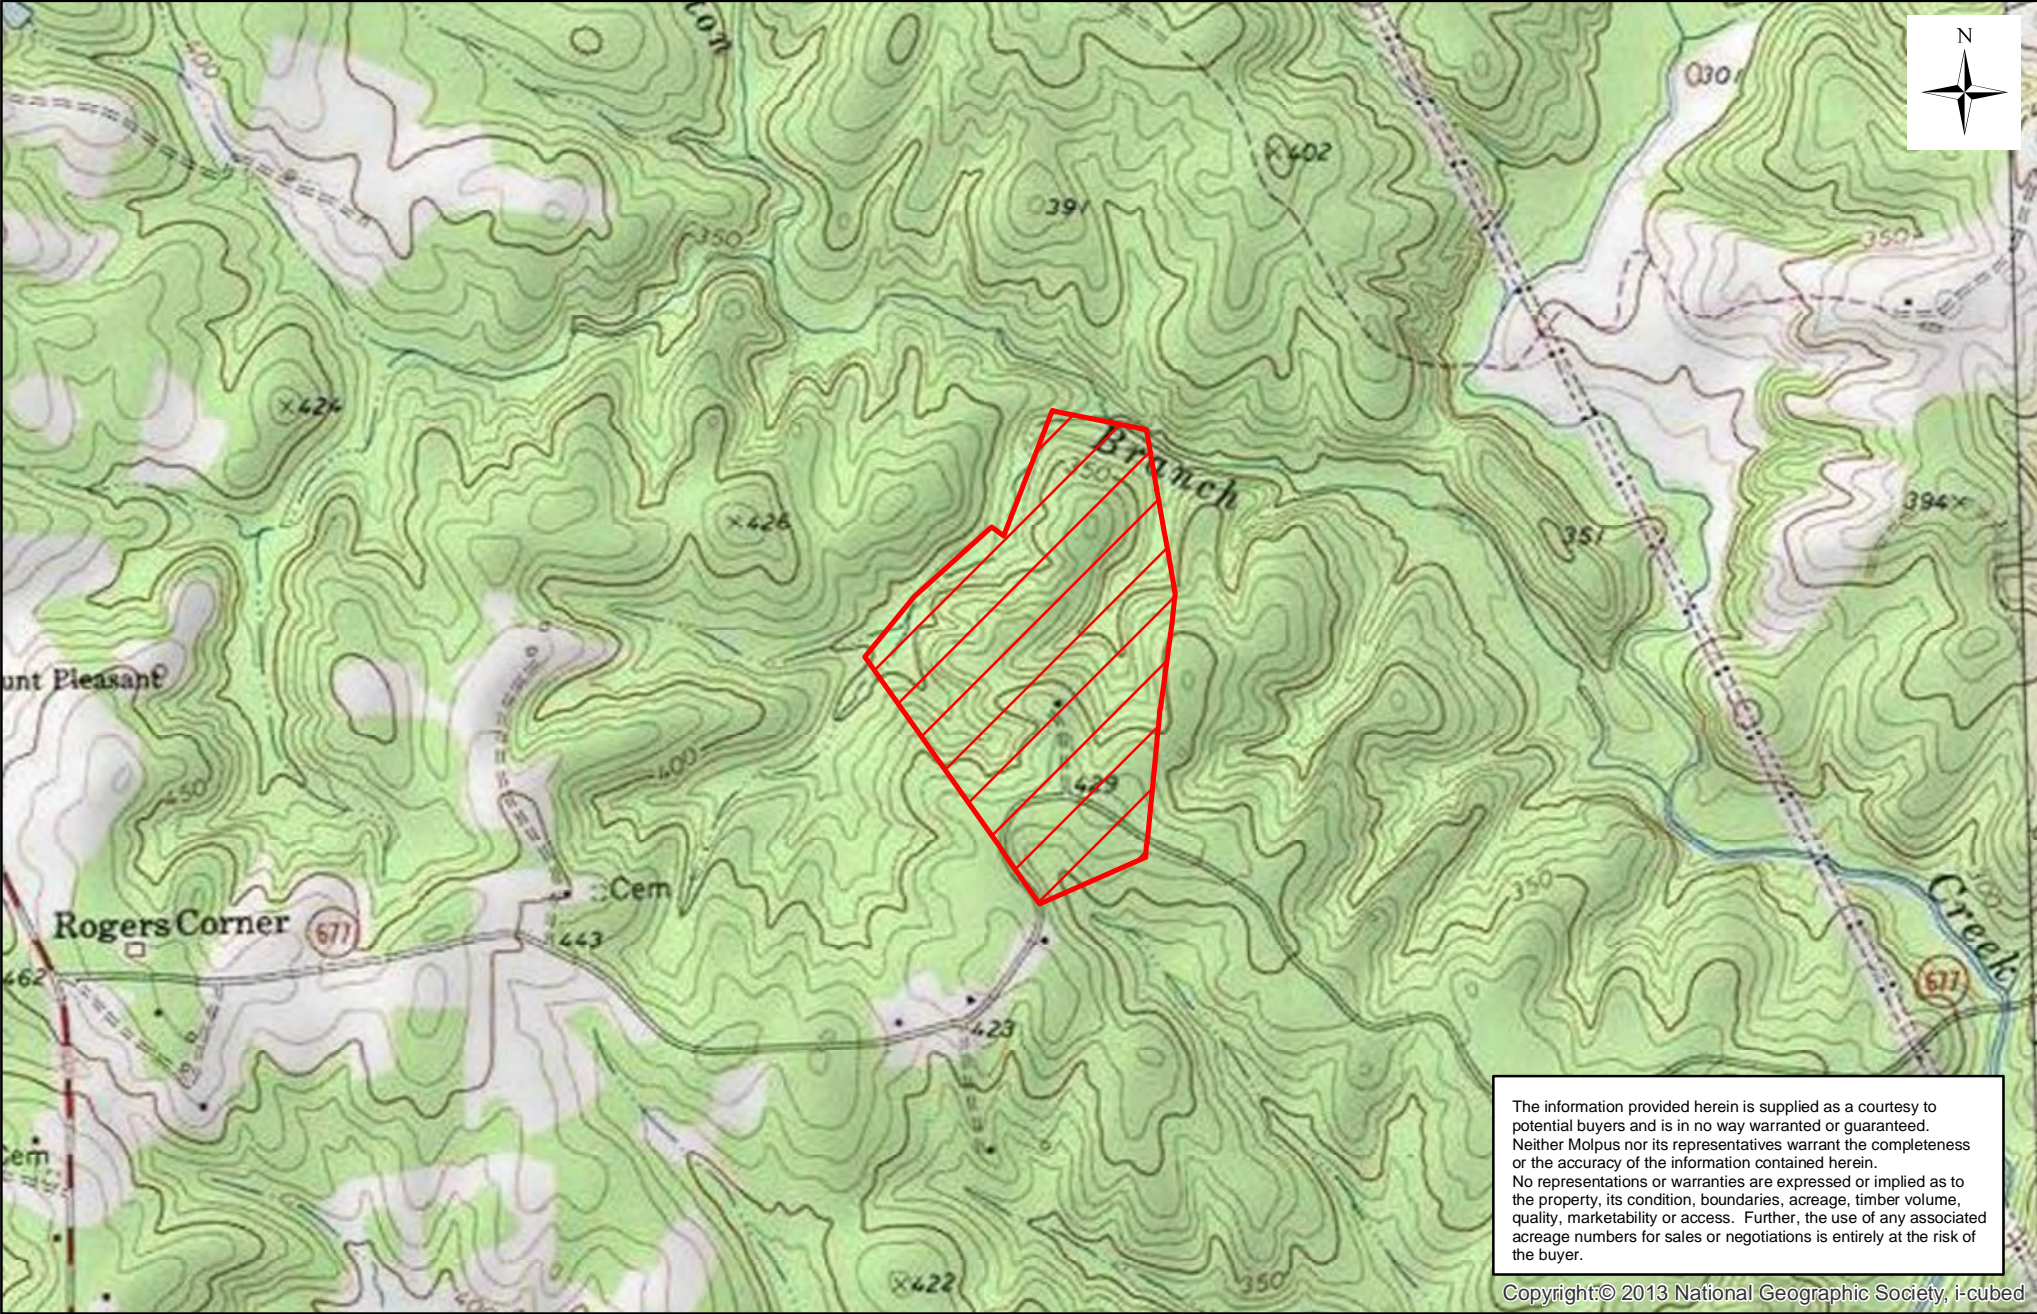

Jamestown Timberlands, LLC (VA) - Appamattox Unit (0190) - Compartment 004

Sale Area - 88 +/- Acres

Mecklenburg County, VA
PEN_JTFVALS0004

Date: 6/13/2016