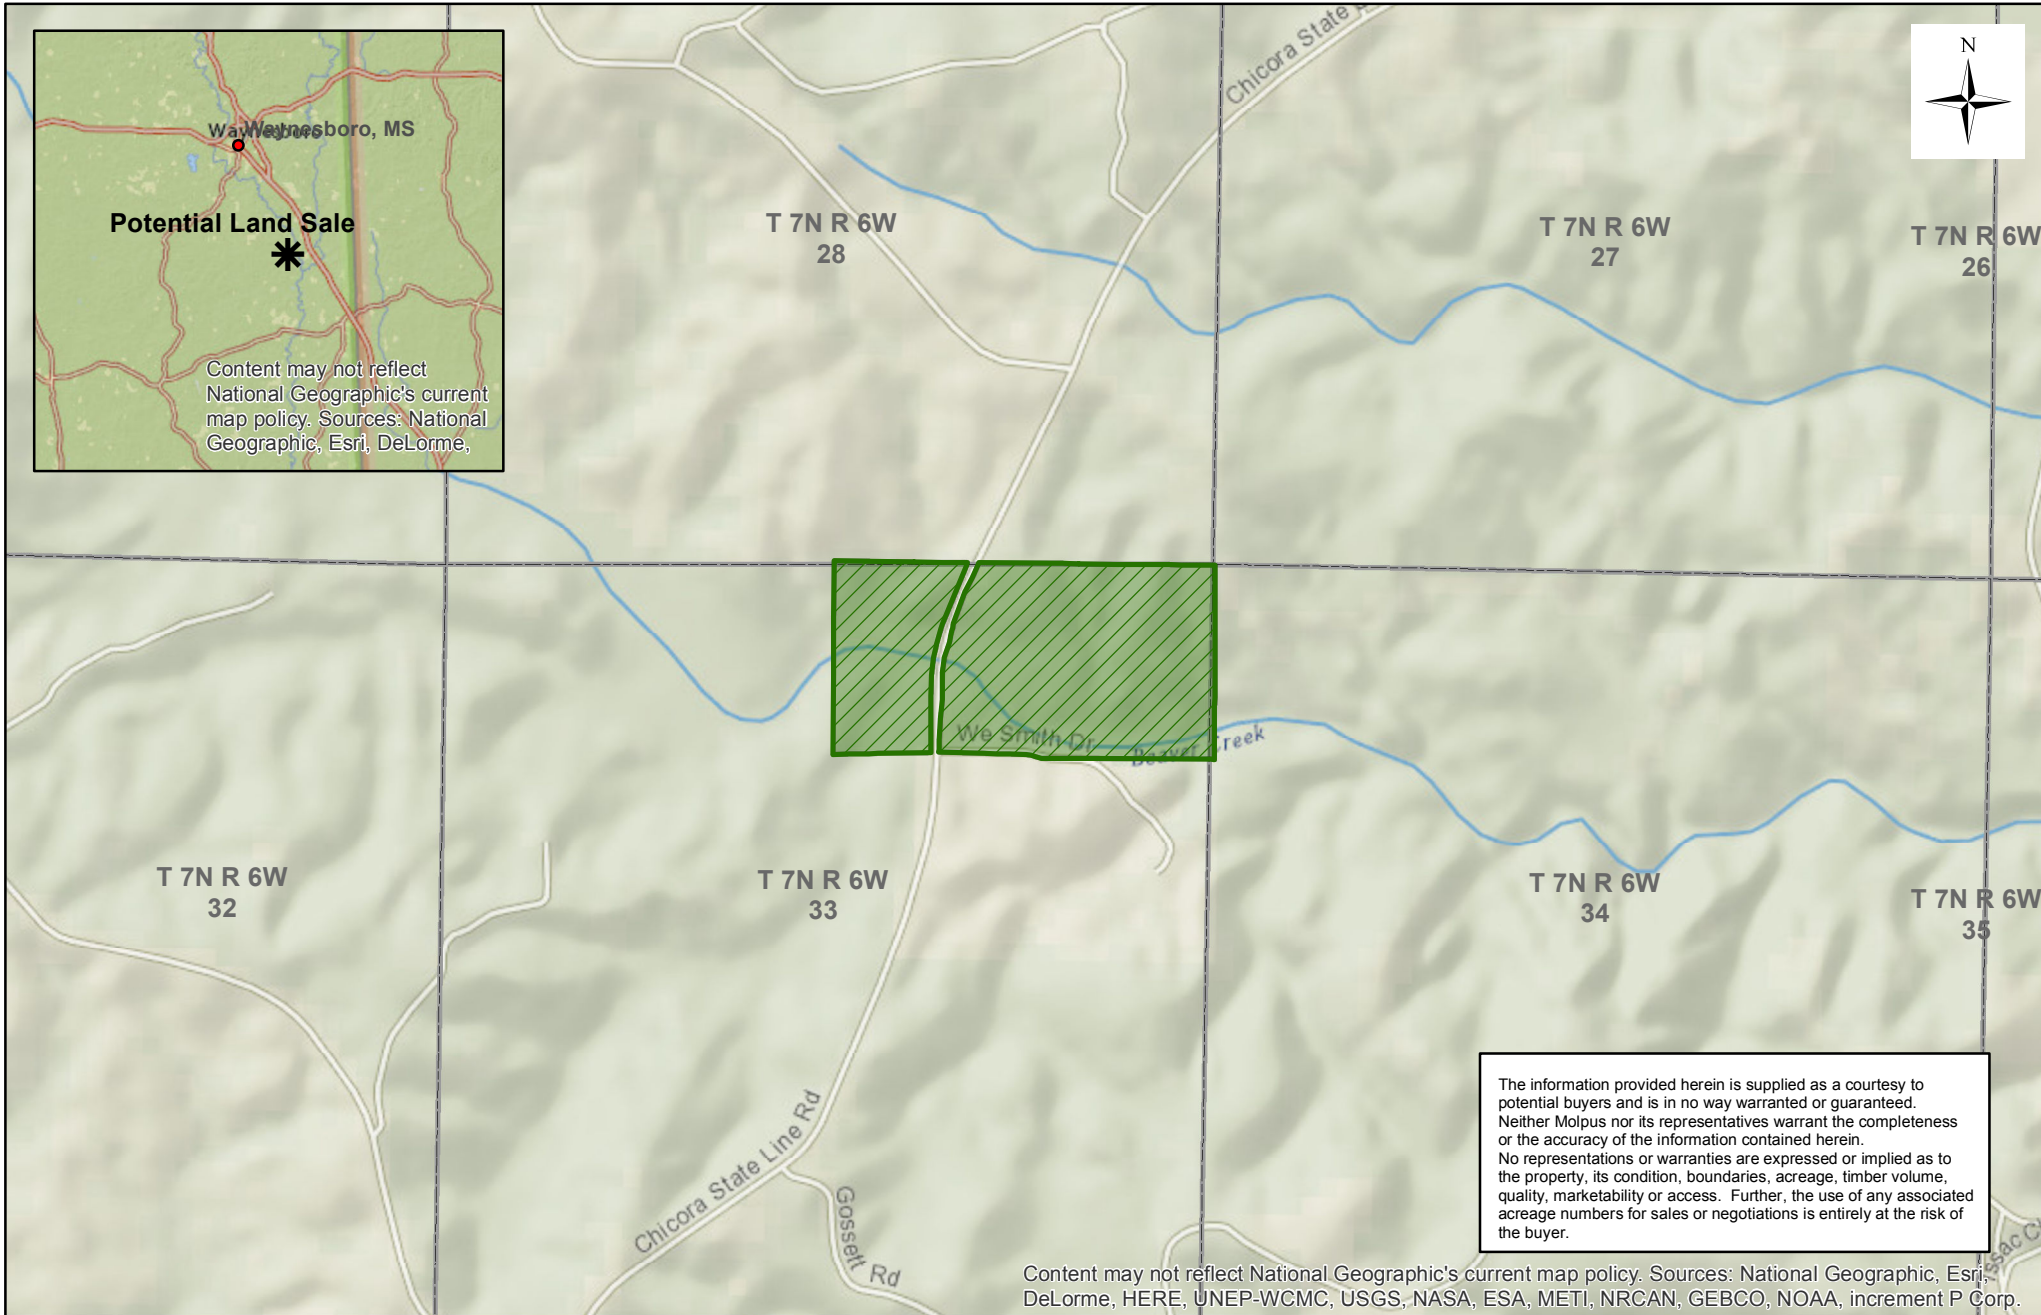

Seven States Timberlands, LLC - Greene Unit (0126) - Compartment 005

Sale Area - 78 +/- Acres

Wayne County, MS
PEN_SSTLS0106

Date: 12/6/2017