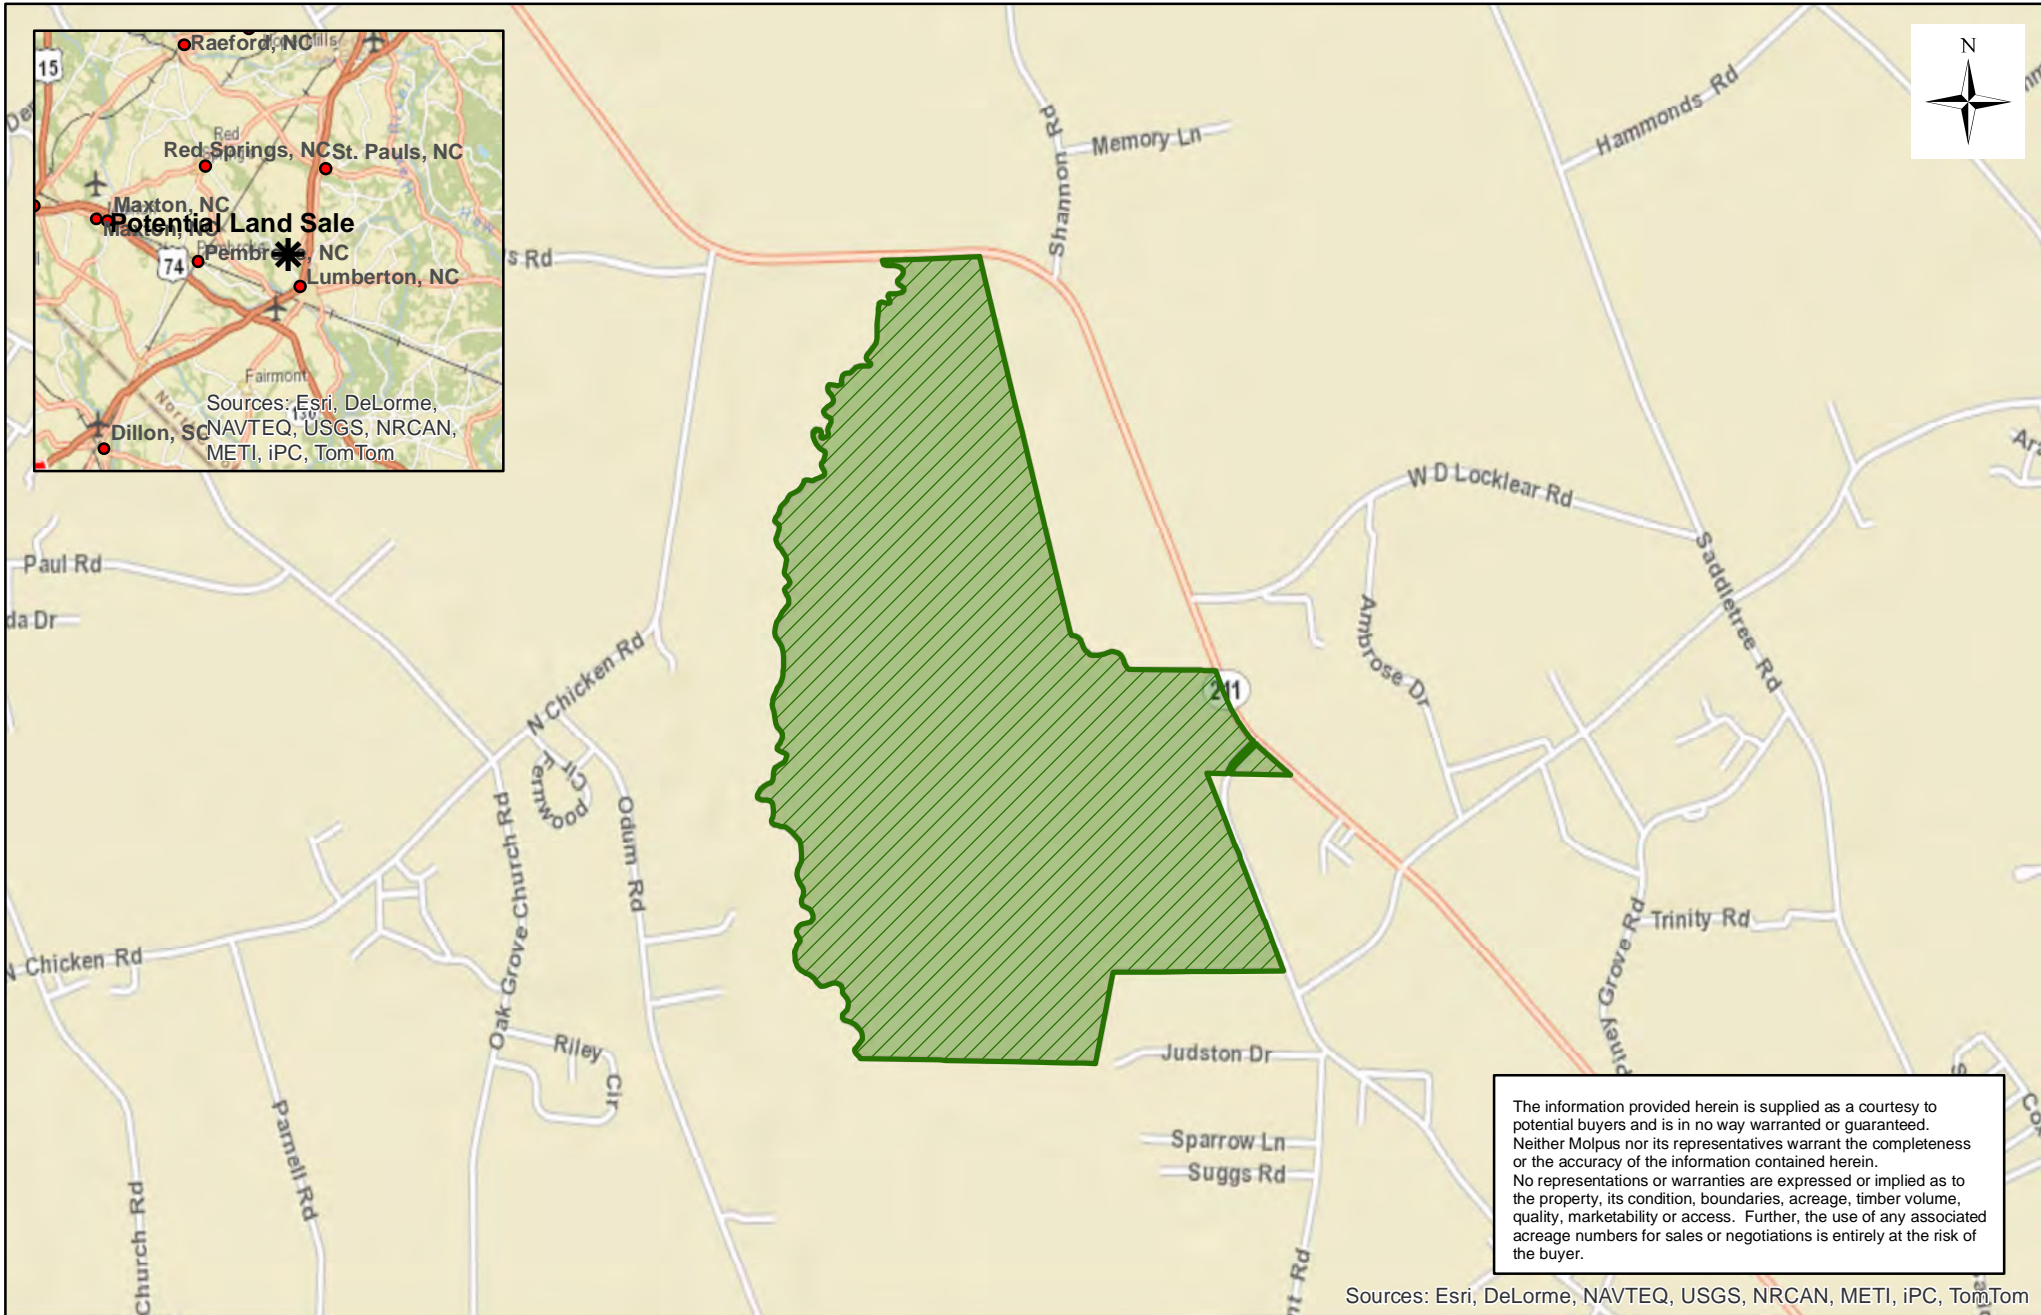

Seven States Timberlands, LLC - Brunswick Unit (0127) - Compartment 022

Sale Area - 1074 +/- Acres

Robeson County, NC
PEN_SSTLS0065

Date: 7/13/2015