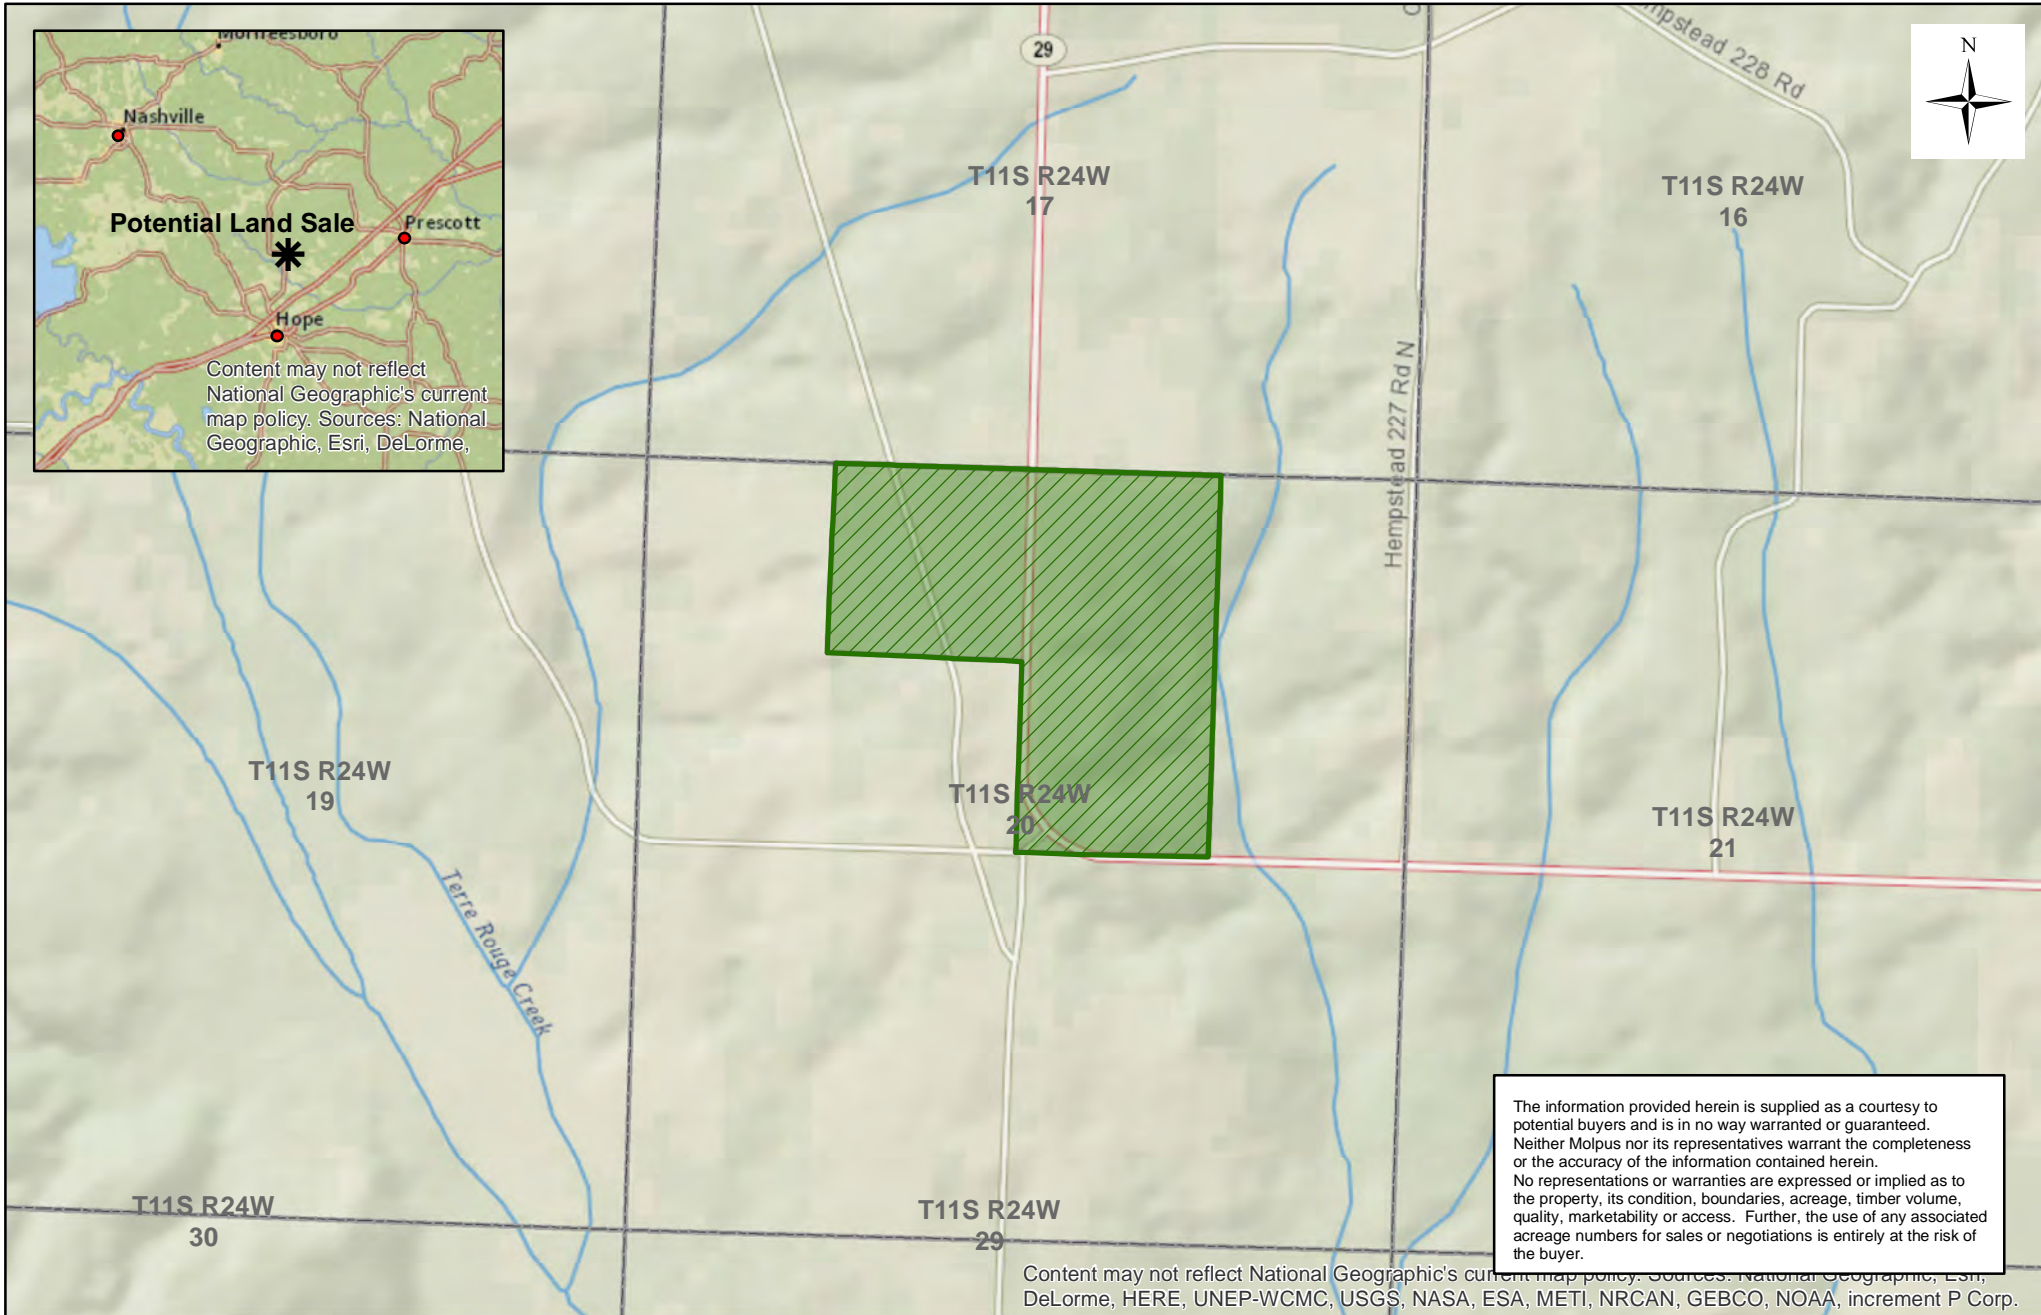

# Nordic Texarkana, LLC - Little Missouri - Nordic - Unit (0210) - Compartment 040

## Sale Area - 120 +/- Acres

The information provided herein is supplied as a courtesy to potential buyers and is in no way warranted or guaranteed. Neither Molpus nor its representatives warrant the completeness or the accuracy of the information contained herein. No representations or warranties are expressed or implied as to the property, its condition, boundaries, acreage, timber volume, quality, marketability or access. Further, the use of any associated acreage numbers for sales or negotiations is entirely at the risk of the buyer.