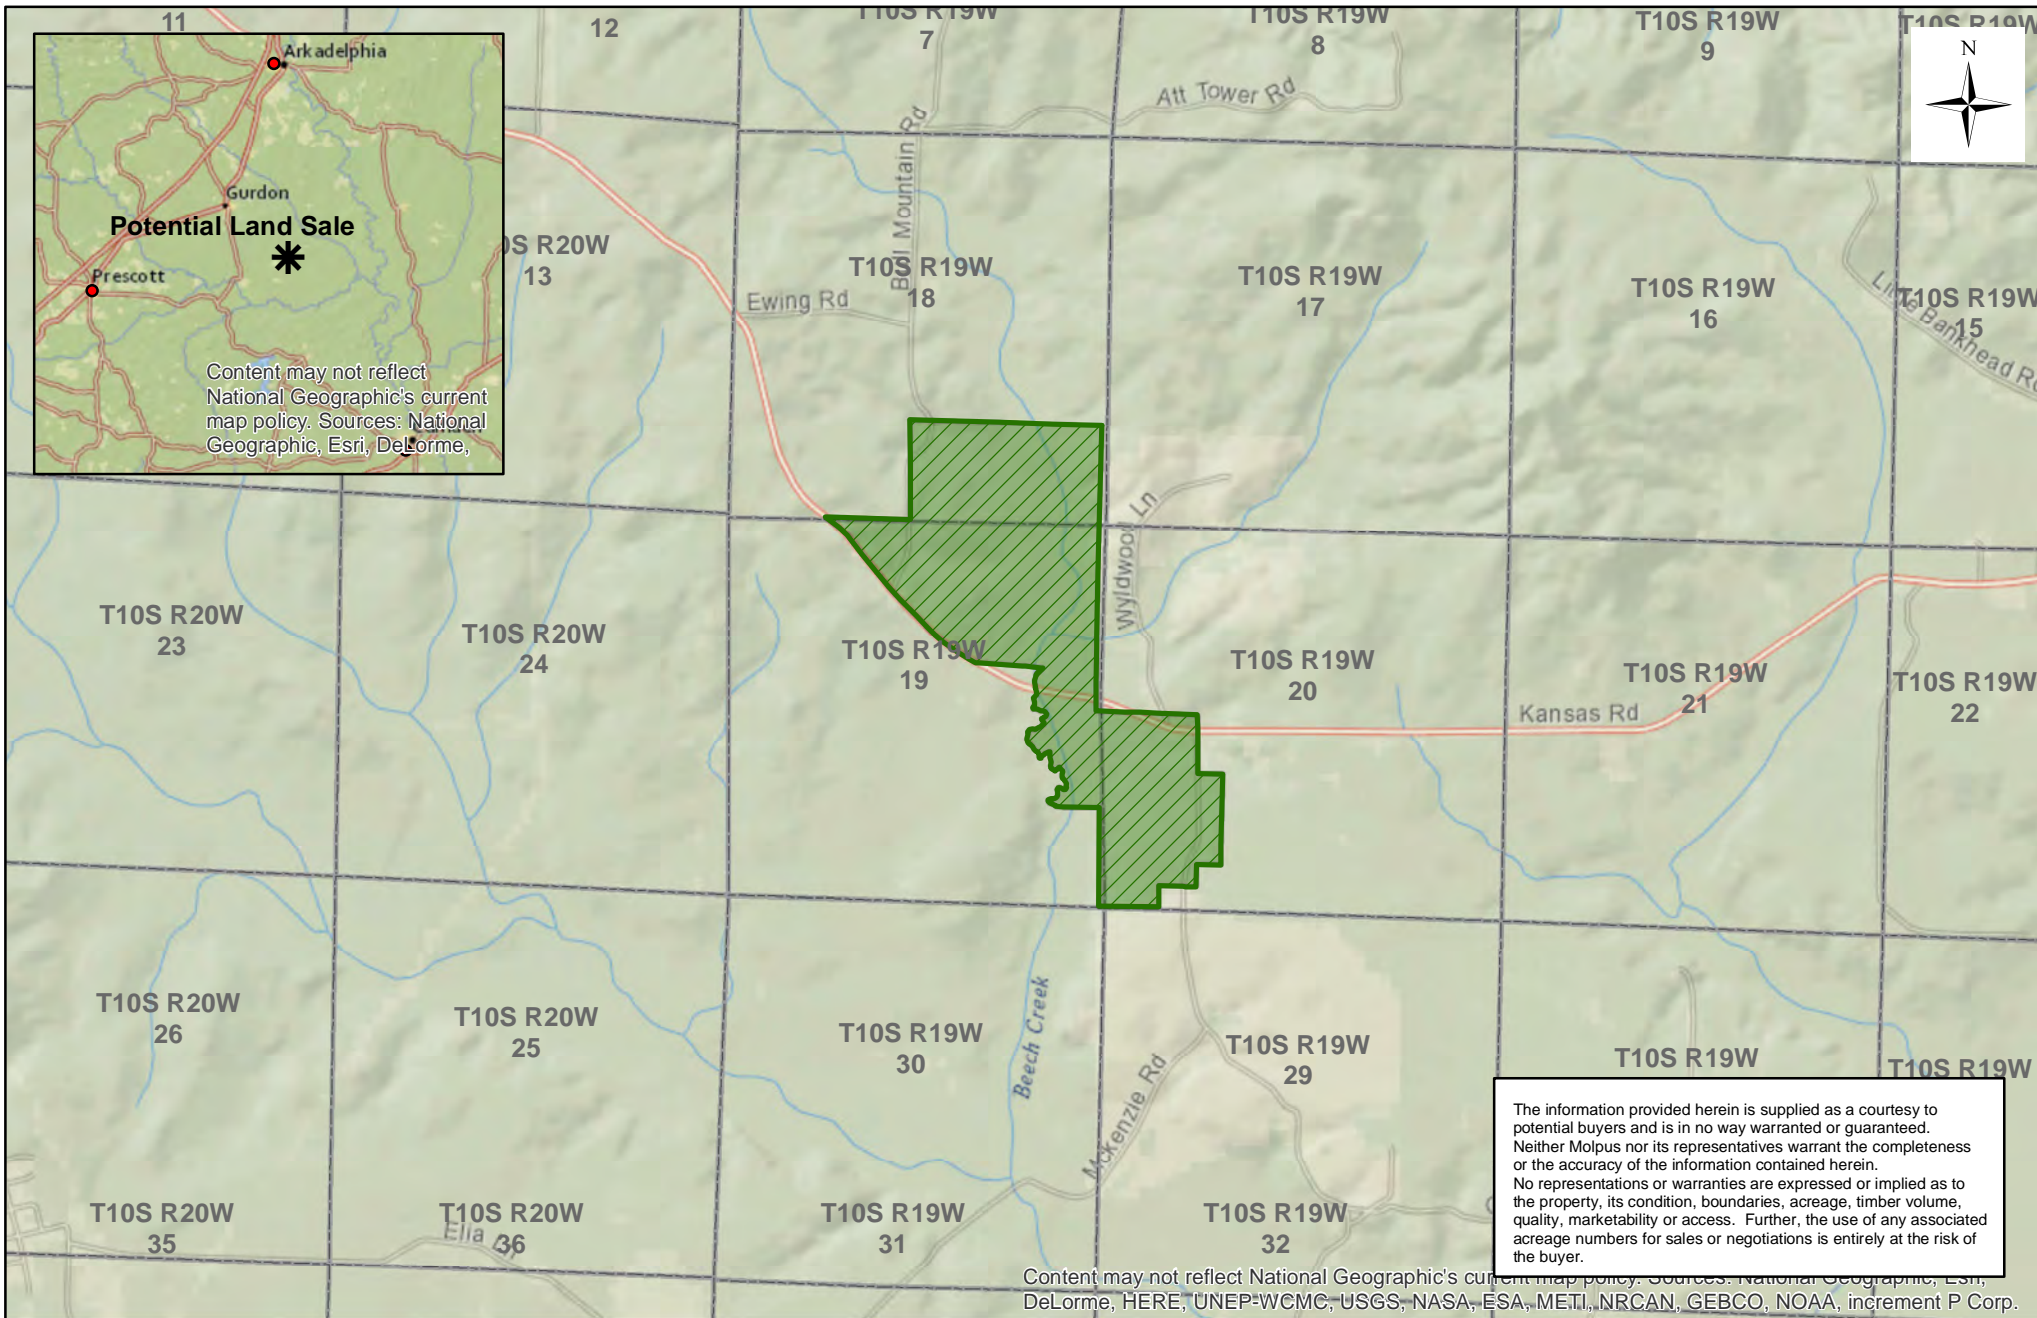

MWF IV Texarkana, LLC - Little Missouri - MWF - Unit (0212) - Compartment 050

Sale Area - 330 +/- Acres

Clark County, AR
PEN_MWFTEXTLS0006

Date: 3/6/2017