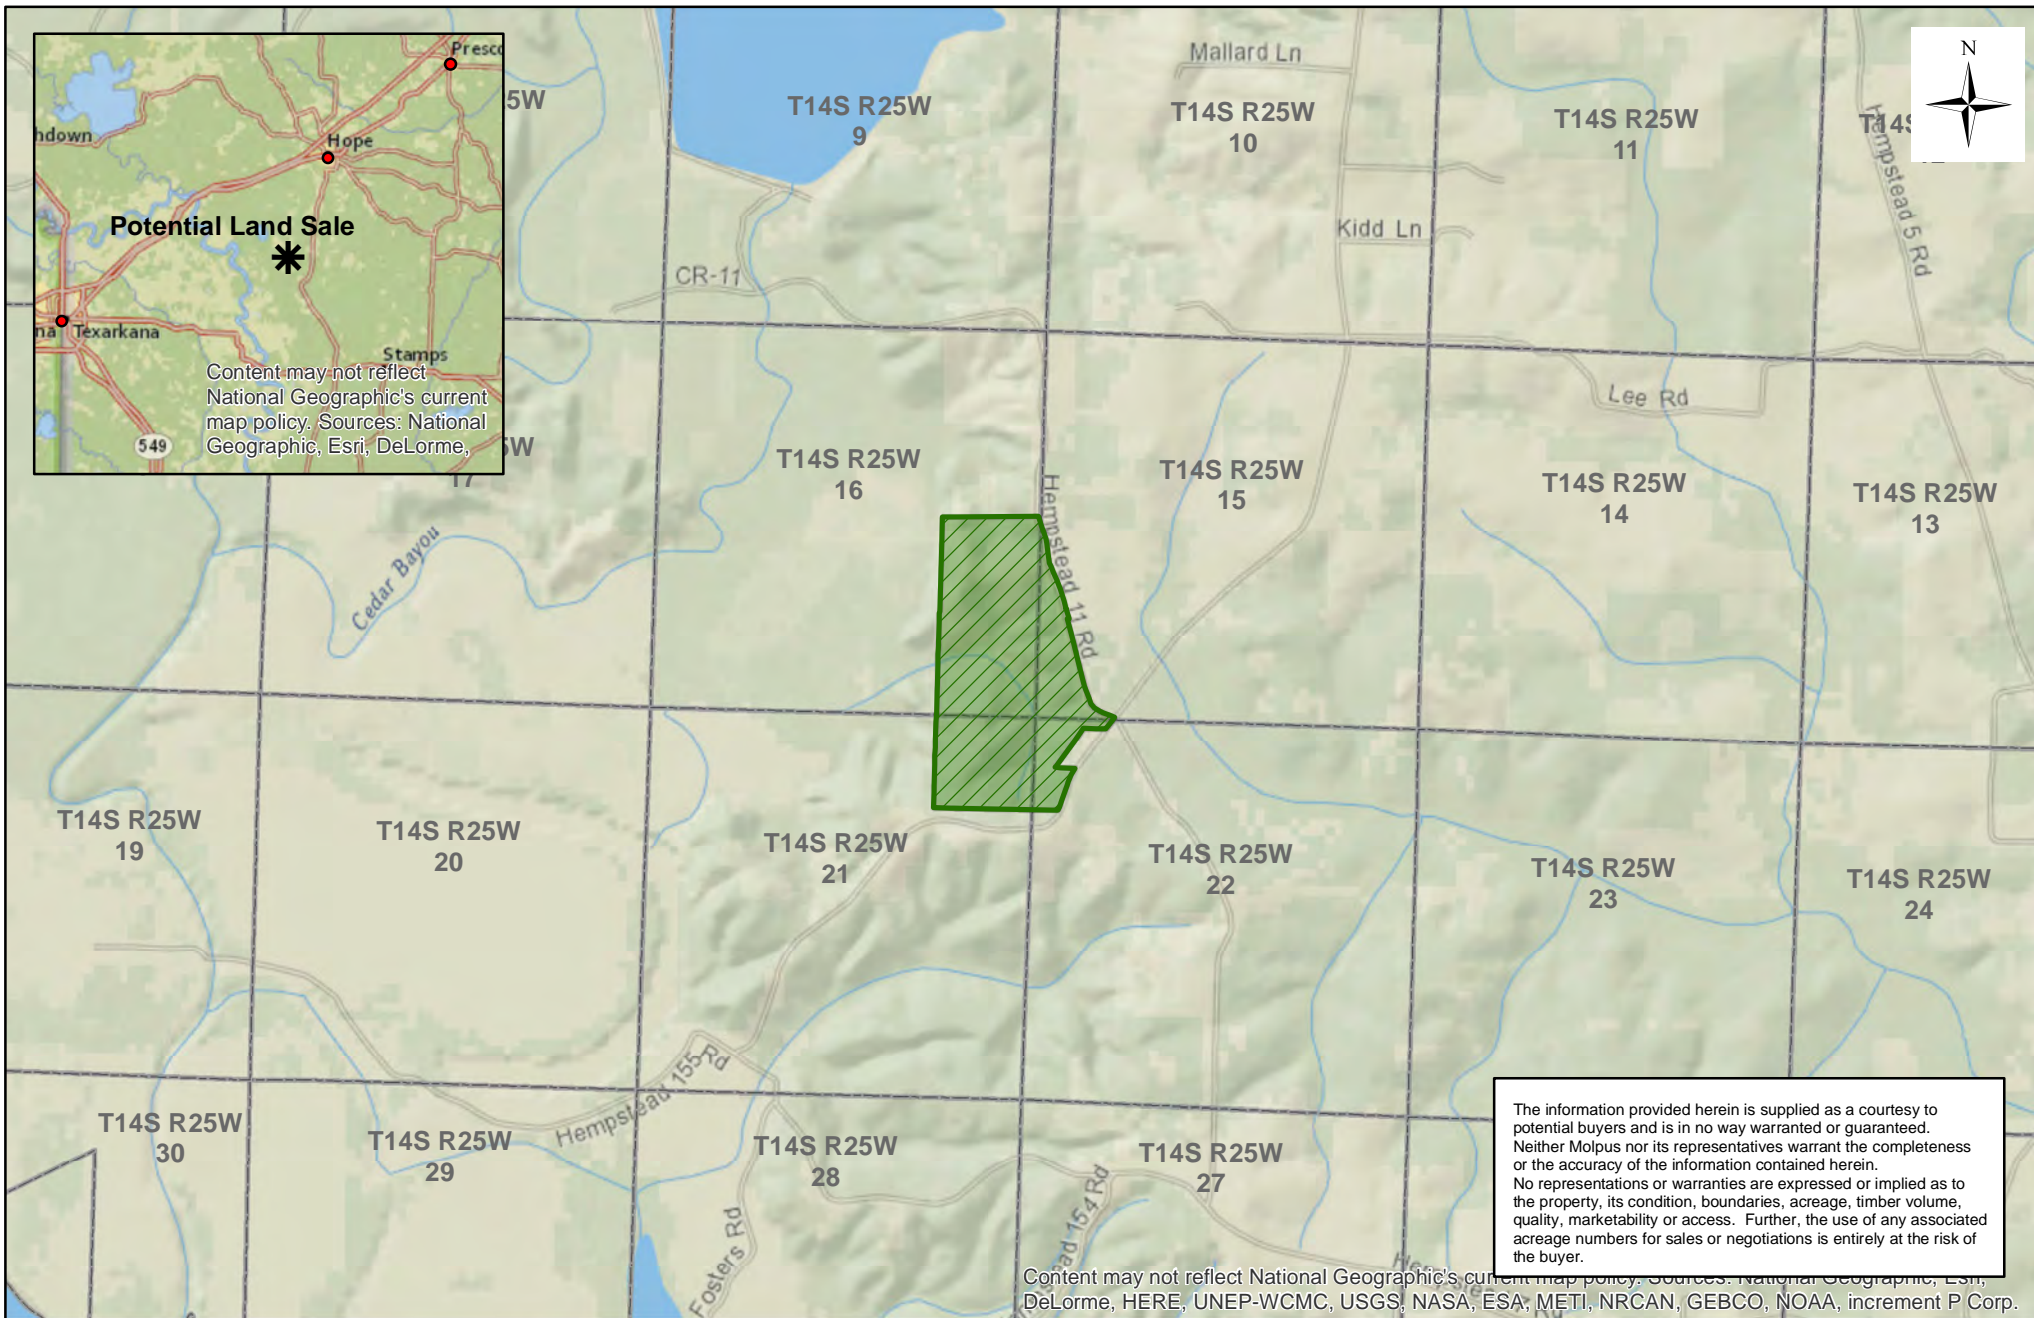

MWF IV Texarkana, LLC - Little Missouri - MWF - Unit (0212) - Compartment 110

Sale Area - 166 +/- Acres

Hempstead County, AR
PEN_MWFTEXTLS0001

Date: 3/6/2017

The information provided herein is supplied as a courtesy to potential buyers and is in no way warranted or guaranteed. Neither Molpus nor its representatives warrant the completeness or the accuracy of the information contained herein. No representations or warranties are expressed or implied as to the property, its condition, boundaries, acreage, timber volume, quality, marketability or access. Further, the use of any associated acreage numbers for sales or negotiations is entirely at the risk of the buyer.

Content may not reflect National Geographic's current map policy. Sources: National Geographic, Esri, DeLorme, HERE, UNEP-WCMC, USGS, NASA, ESA, METI, NRCAN, GEBCO, NOAA, increment P Corp.