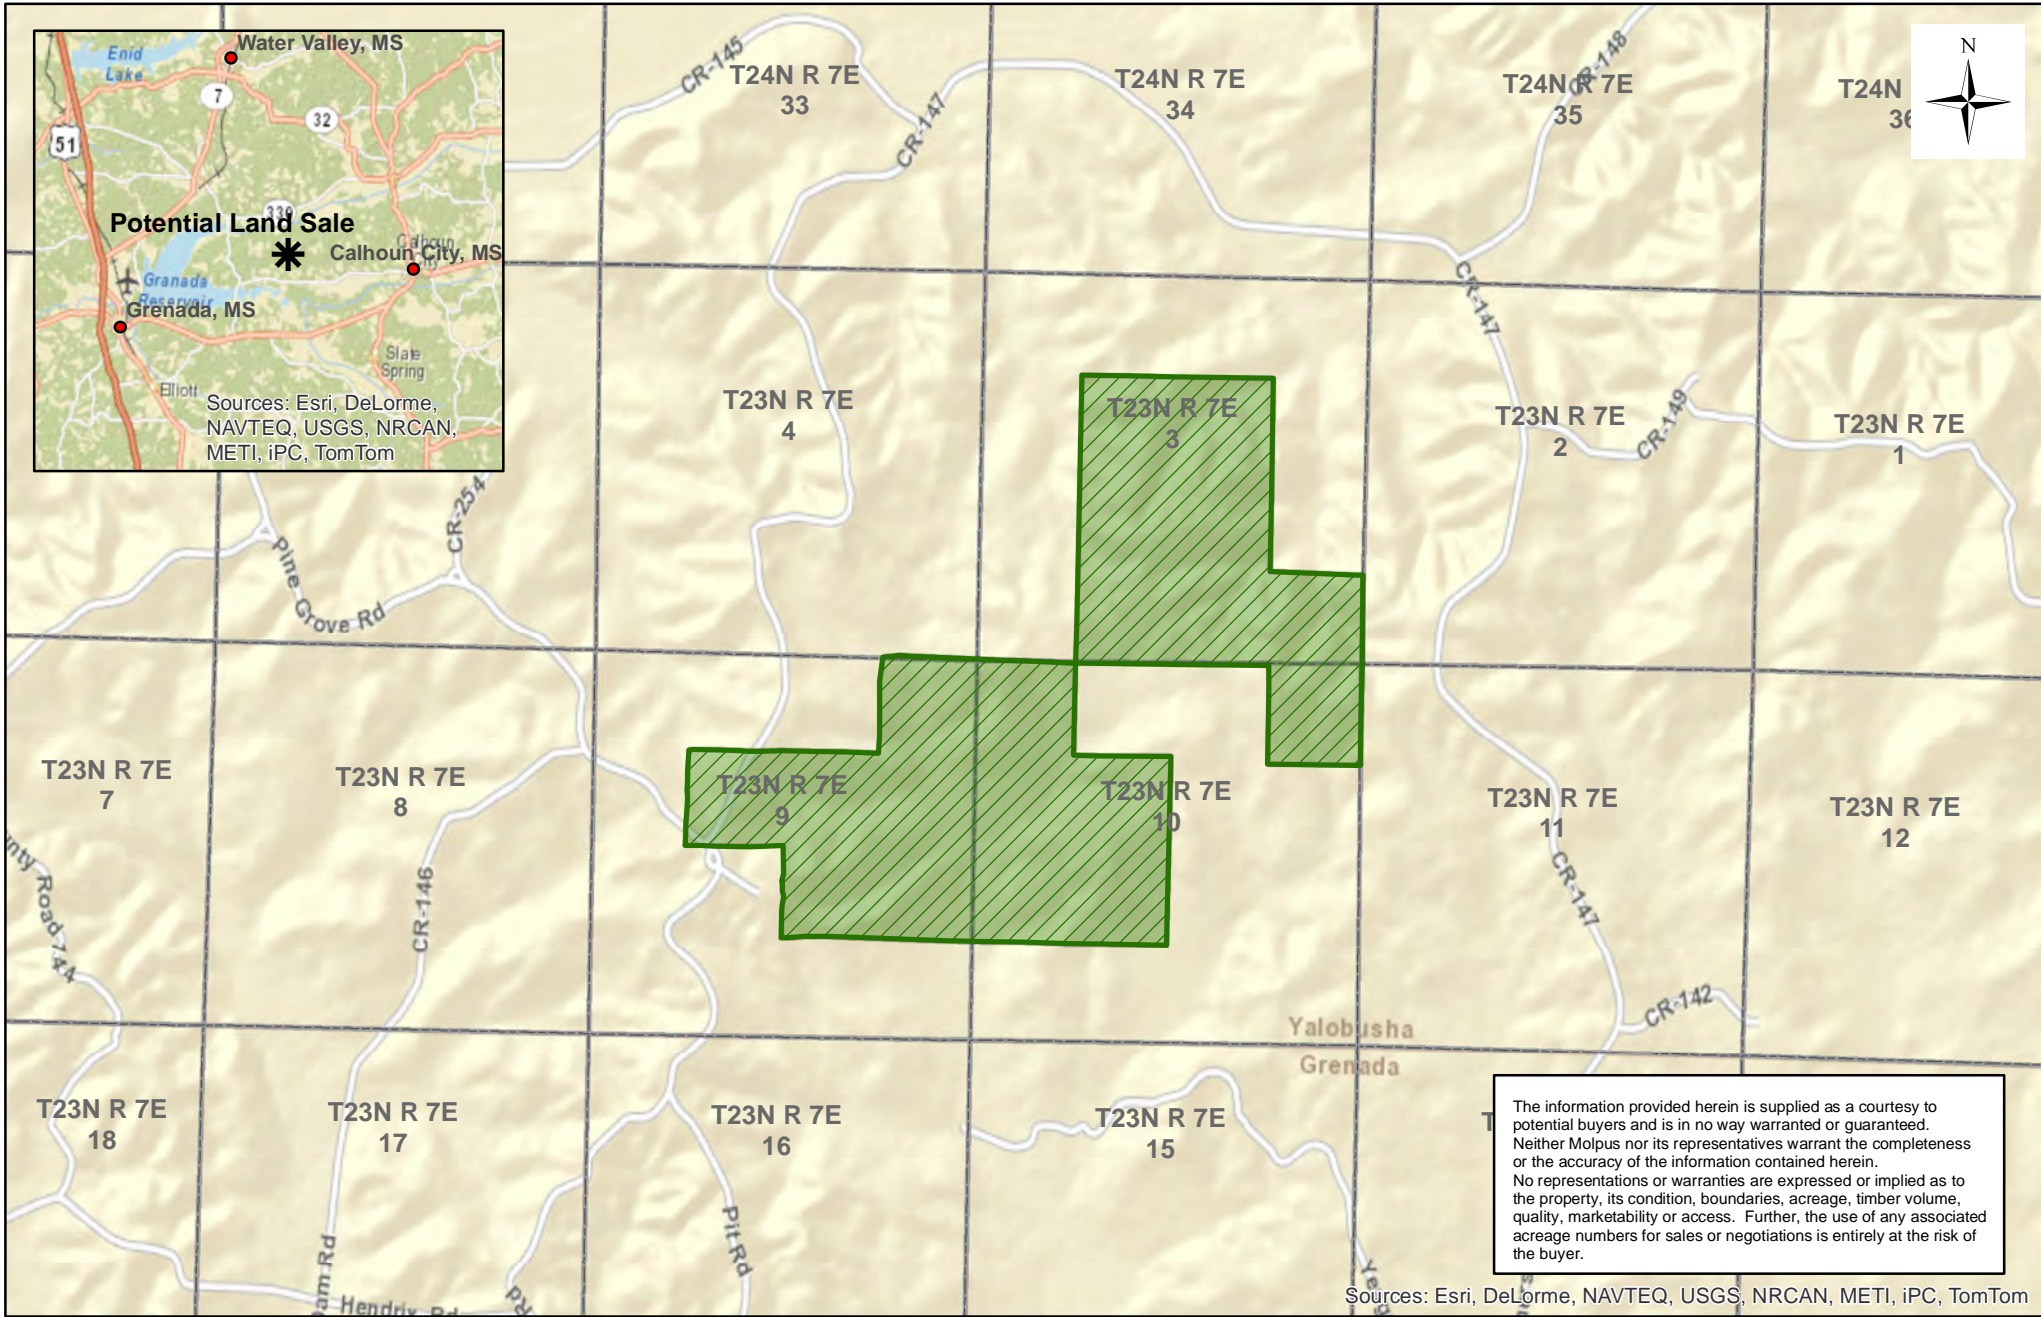

R. Eason Leake Properties - North Unit (56) - Compartment 01

Sale Area - 750 +/- Acres

Yalobusha County, MS
PEN_LKLS0016

Date: 7/14/2015