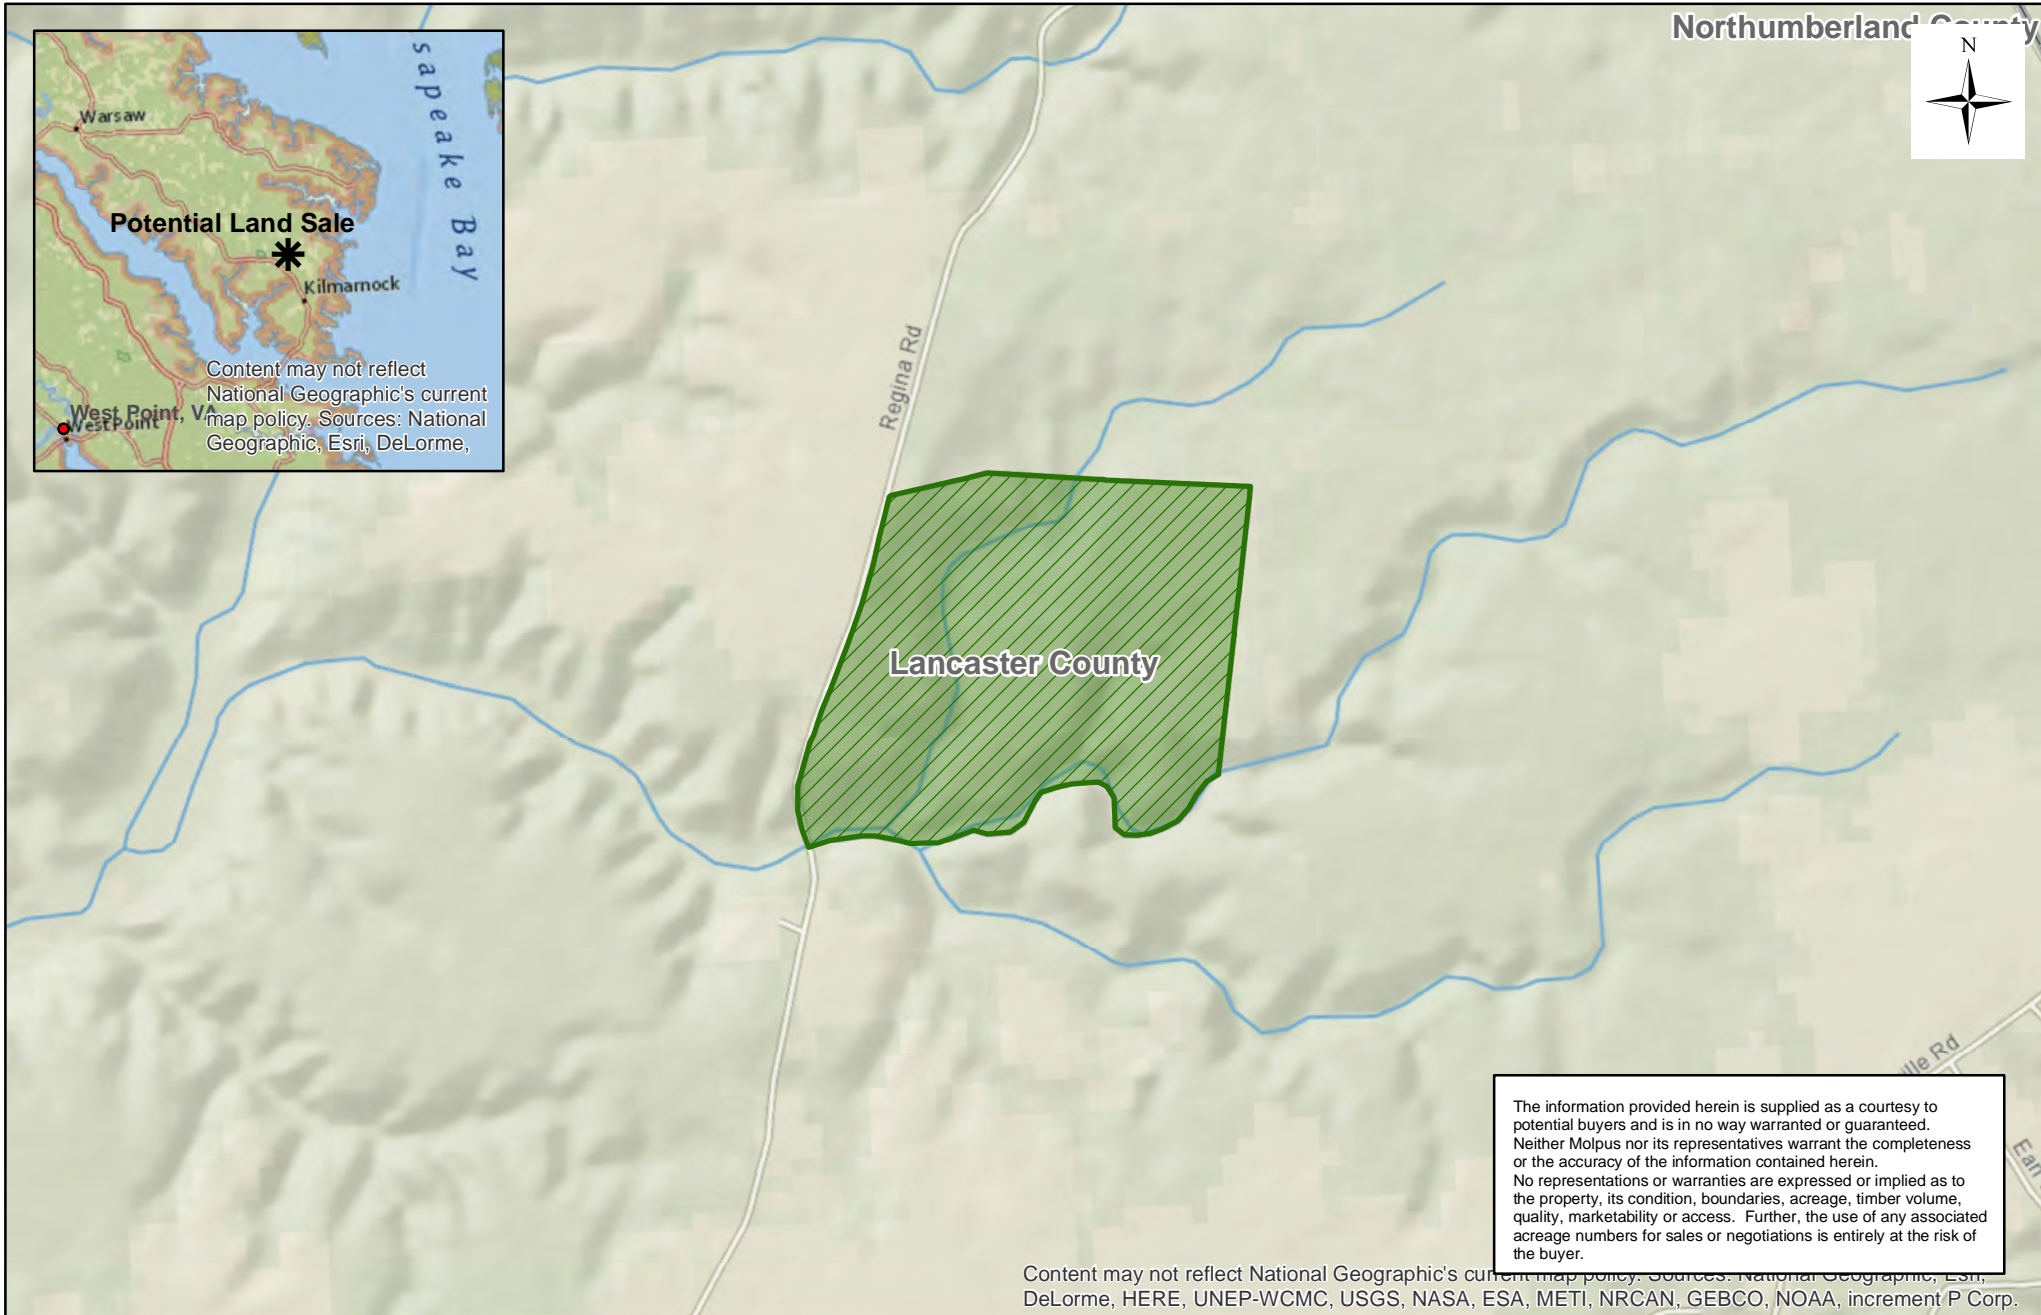

Jamestown Timberlands, LLC (VA) - Tidewater Unit (0191) - Compartment 005

Sale Area - 143 +/- Acres

Lancaster County, VA
PEN_JTFVALS0016

Date: 6/13/2016