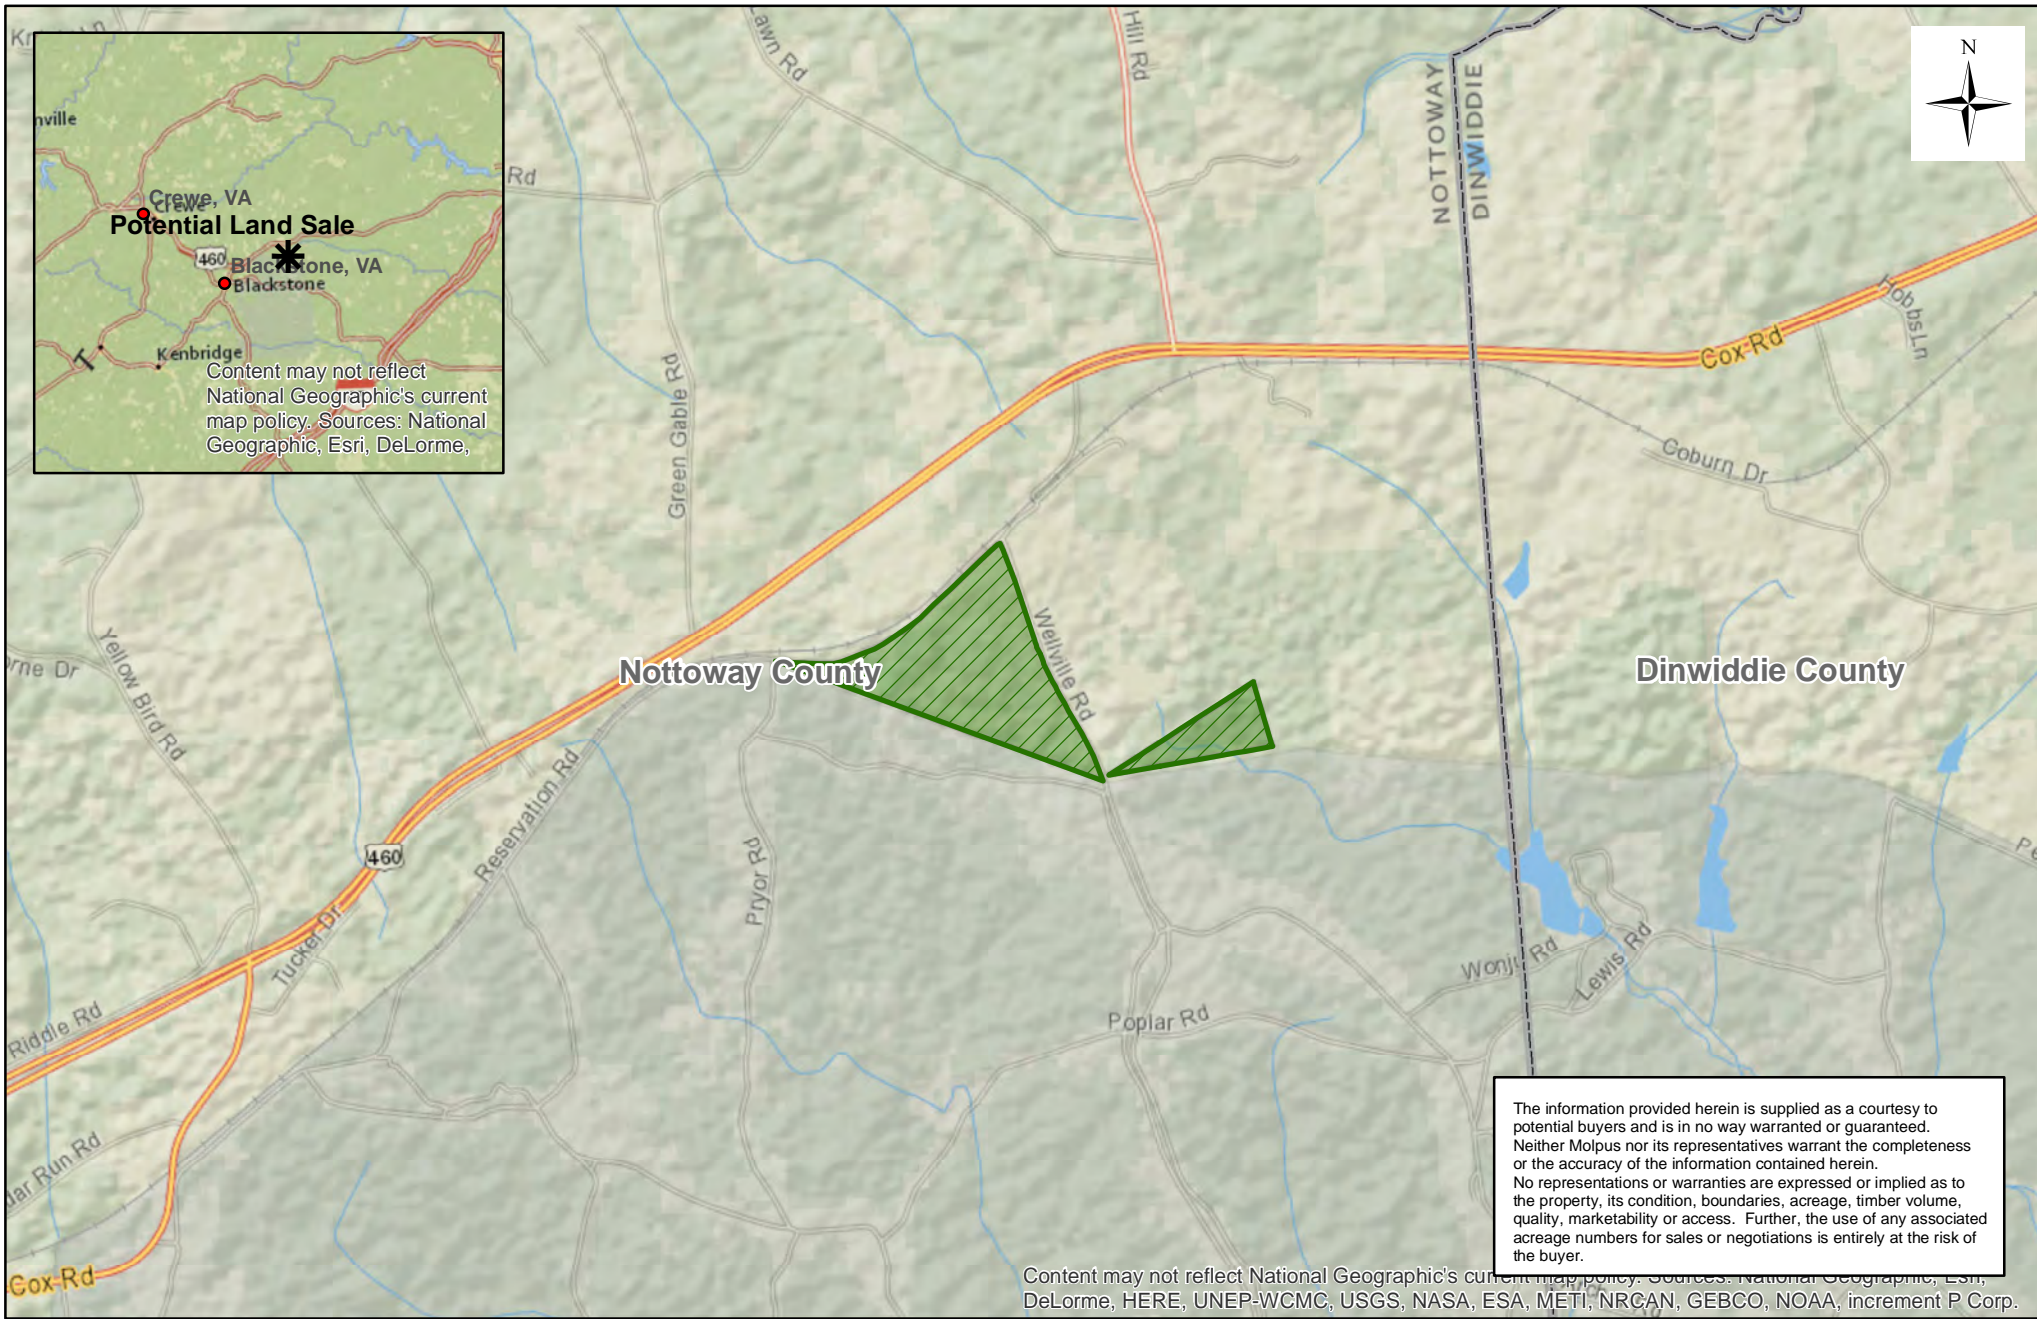

Jamestown Timberlands, LLC (VA) - Appamattox Unit (0190) - Compartment 018

Sale Area - 139 +/- Acres

Nottoway County, VA
 PEN_JTFVALS0009

Date: 6/13/2016

The information provided herein is supplied as a courtesy to potential buyers and is in no way warranted or guaranteed. Neither Molpus nor its representatives warrant the completeness or the accuracy of the information contained herein. No representations or warranties are expressed or implied as to the property, its condition, boundaries, acreage, timber volume, quality, marketability or access. Further, the use of any associated acreage numbers for sales or negotiations is entirely at the risk of the buyer.

Content may not reflect National Geographic's current map policy. Sources: National Geographic, Esri, DeLorme, HERE, UNEP-WCMC, USGS, NASA, ESA, METI, NRCAN, GEBCO, NOAA, increment P Corp.