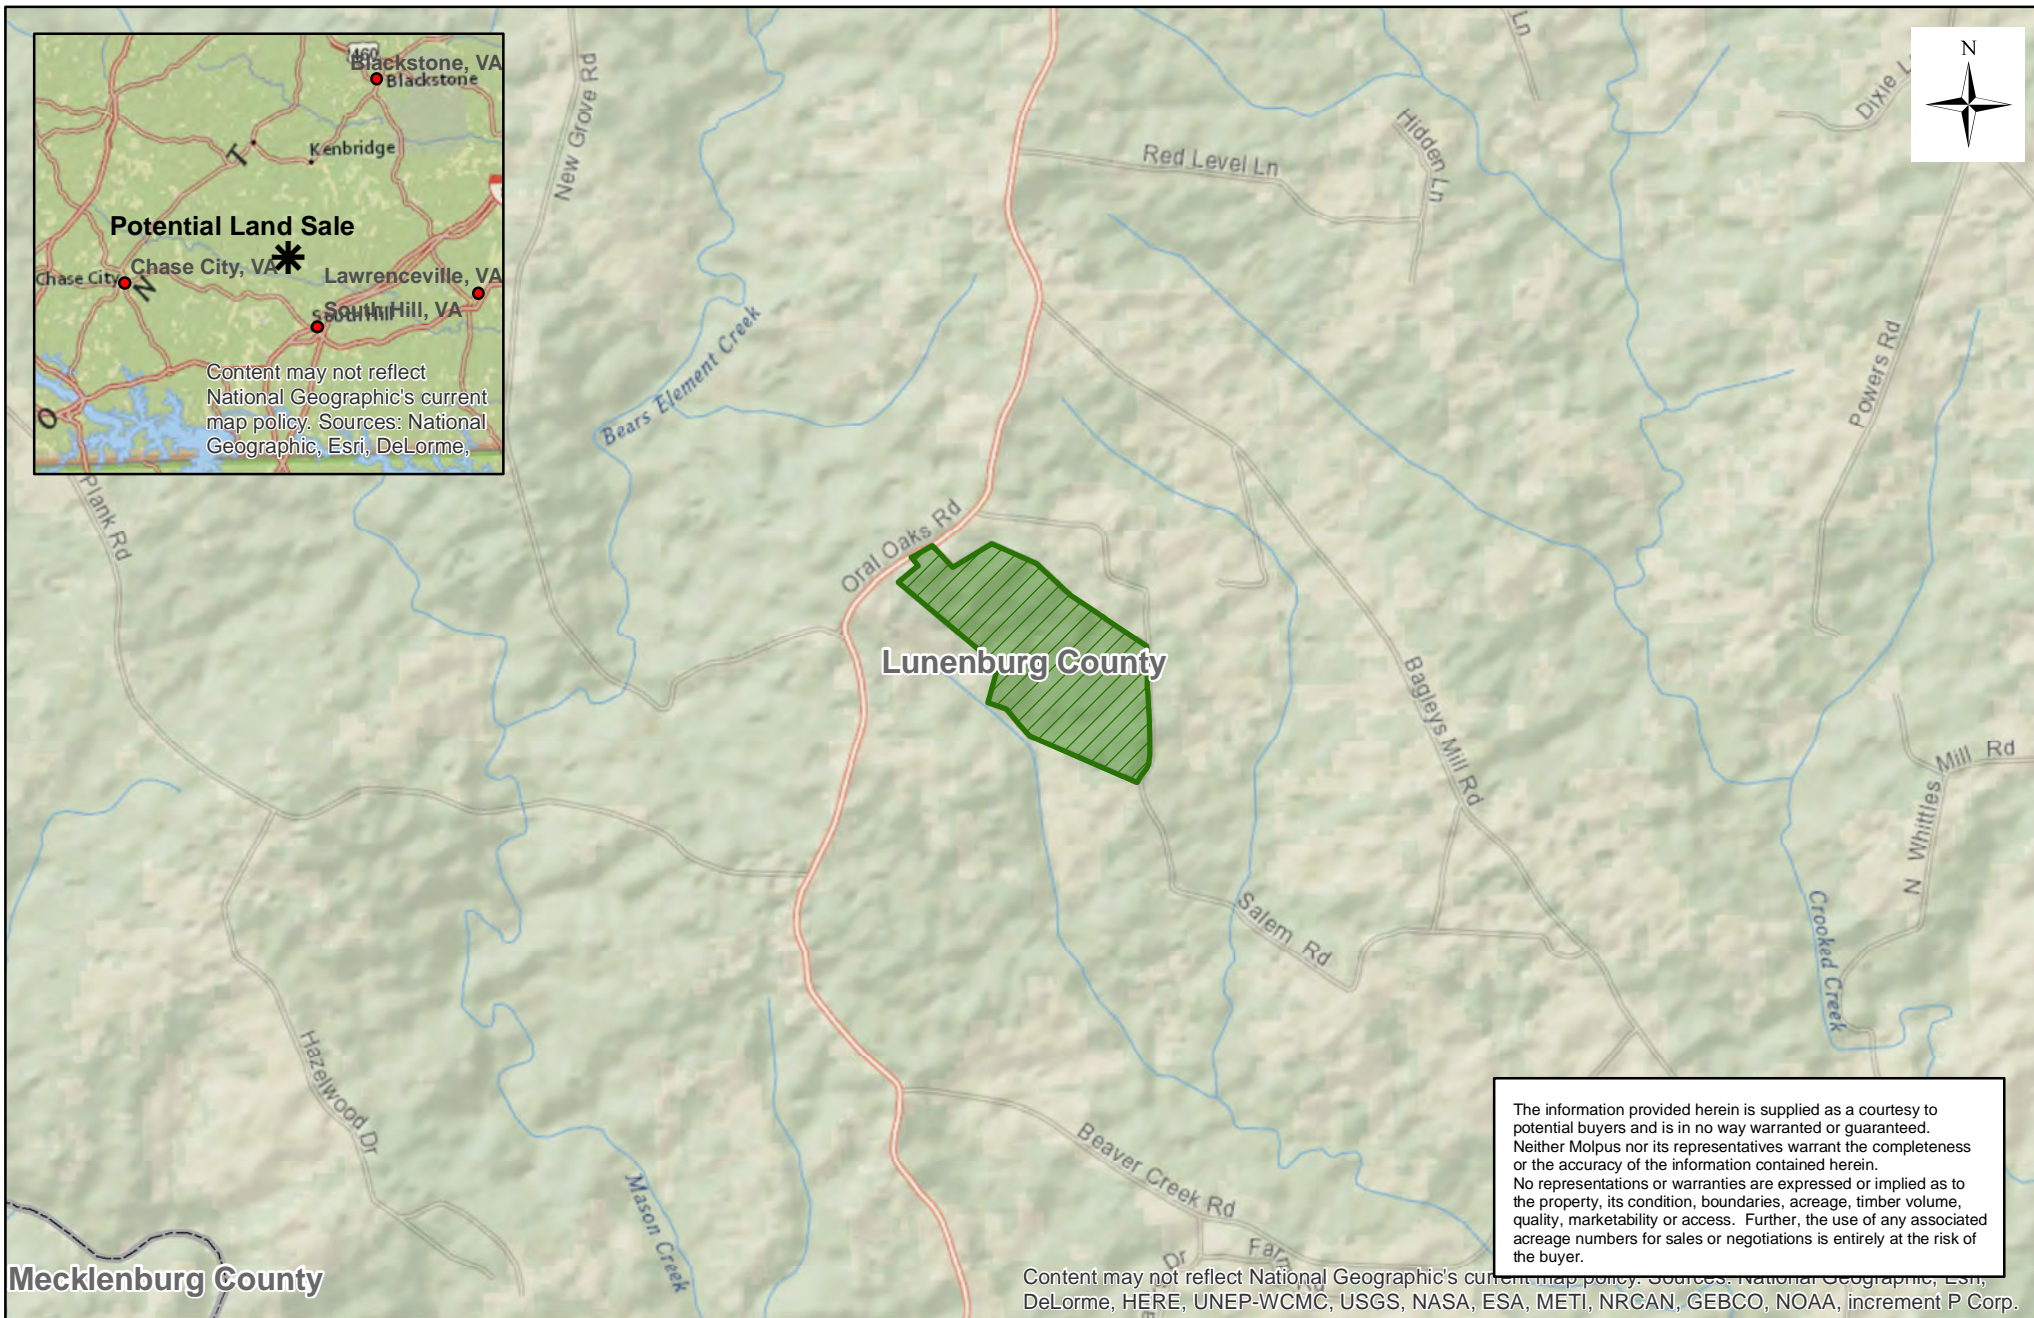

# Jamestown Timberlands, LLC (VA) - Appamattox Unit (0190) - Compartment 017

## Sale Area - 132 +/- Acres

Lunenburg County, VA  
PEN\_JTFVALS0008

Date: 6/13/2016