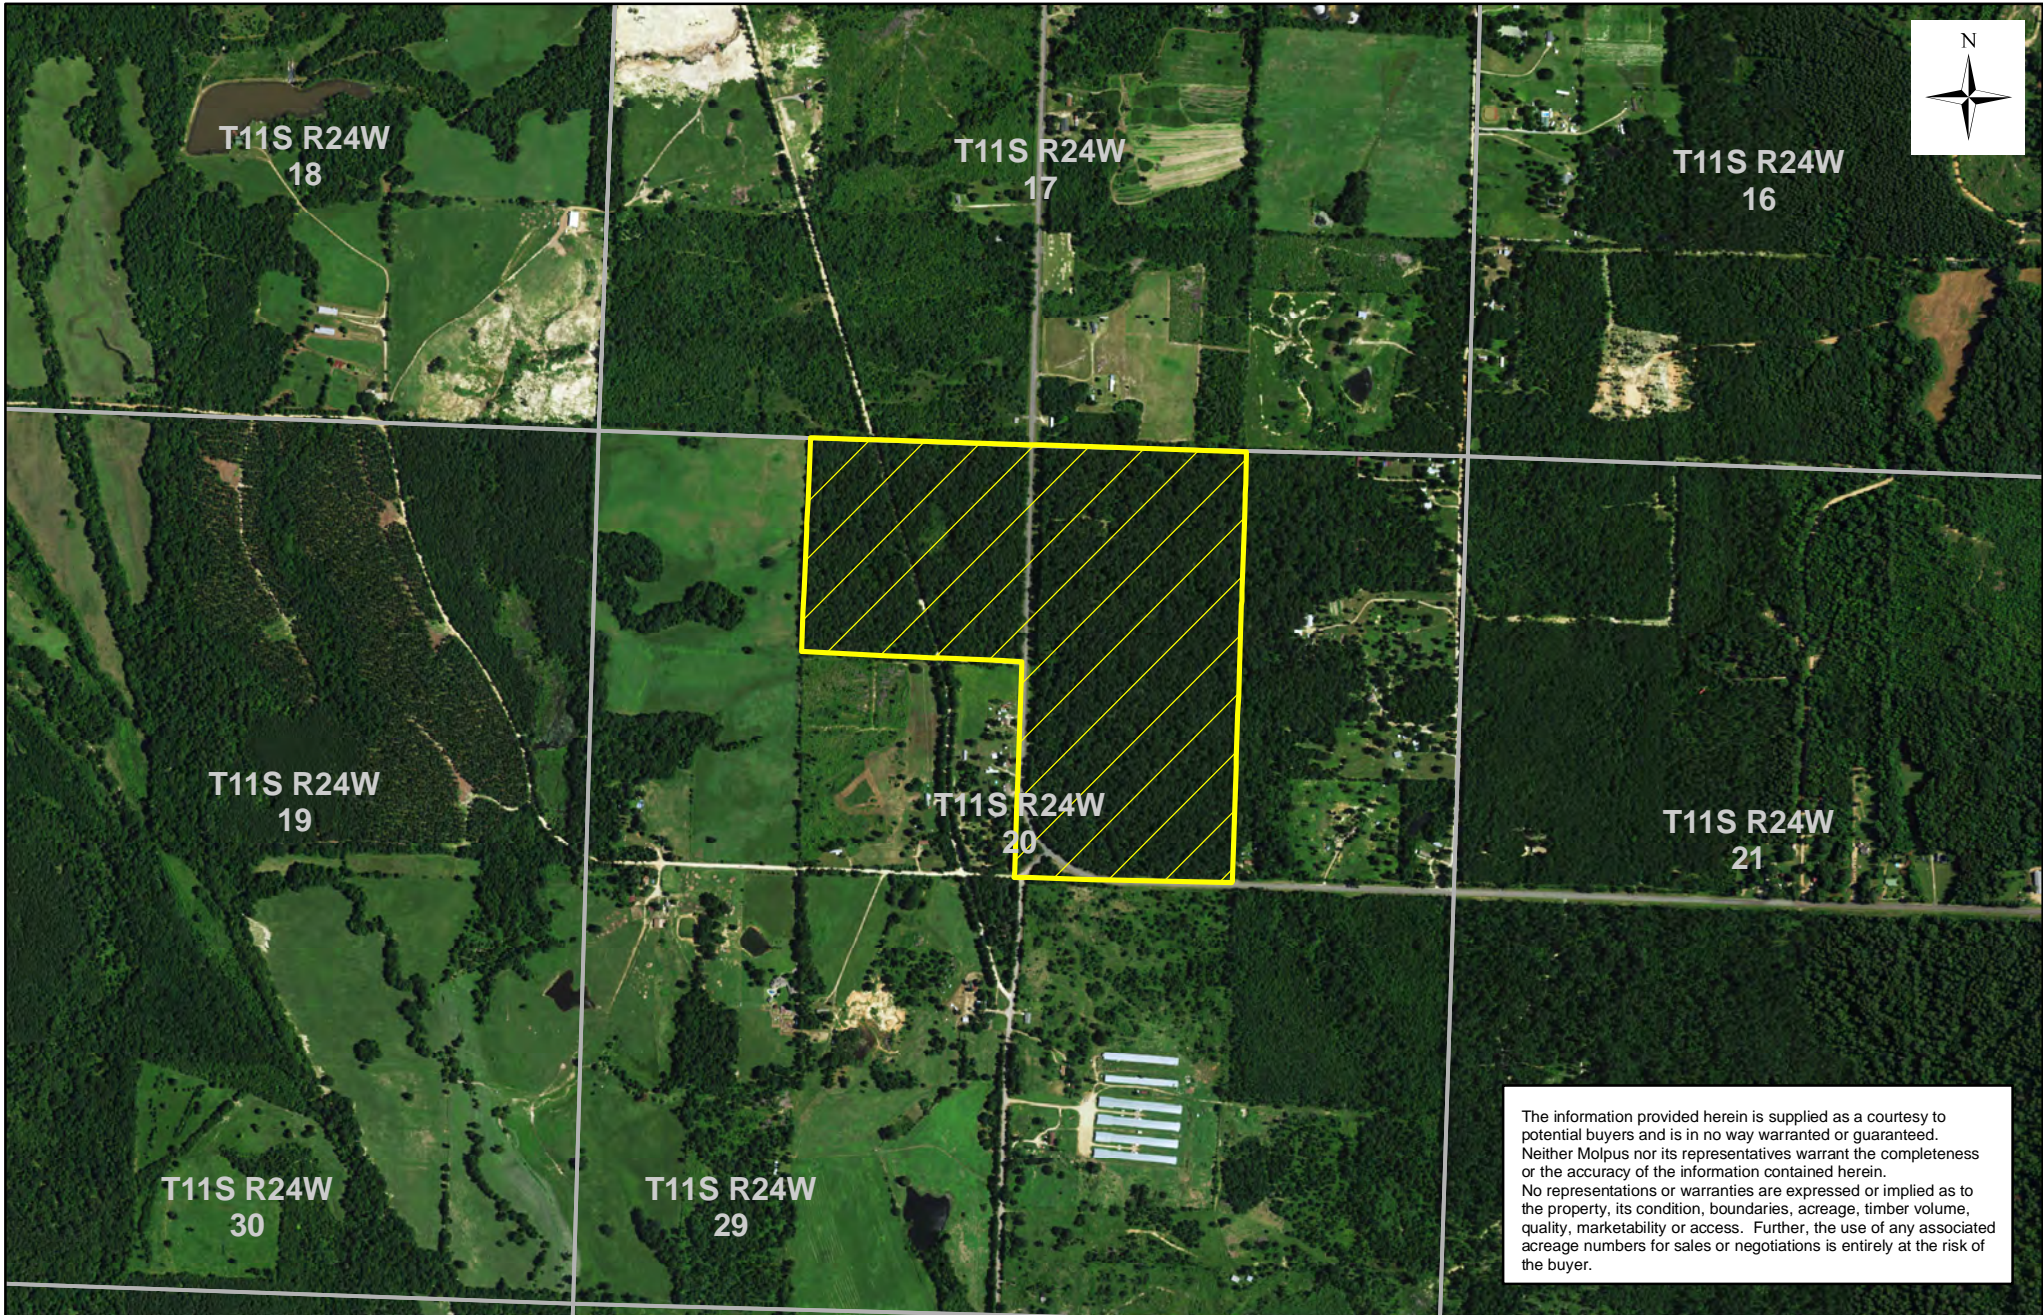

Nordic Texarkana, LLC - Little Missouri - Nordic - Unit (0210) - Compartment 040

Sale Area - 120 +/- Acres

The information provided herein is supplied as a courtesy to potential buyers and is in no way warranted or guaranteed. Neither Molpus nor its representatives warrant the completeness or the accuracy of the information contained herein. No representations or warranties are expressed or implied as to the property, its condition, boundaries, acreage, timber volume, quality, marketability or access. Further, the use of any associated acreage numbers for sales or negotiations is entirely at the risk of the buyer.

Hempstead County, AR
PEN_NTEXLS0001

Date: 3/6/2017