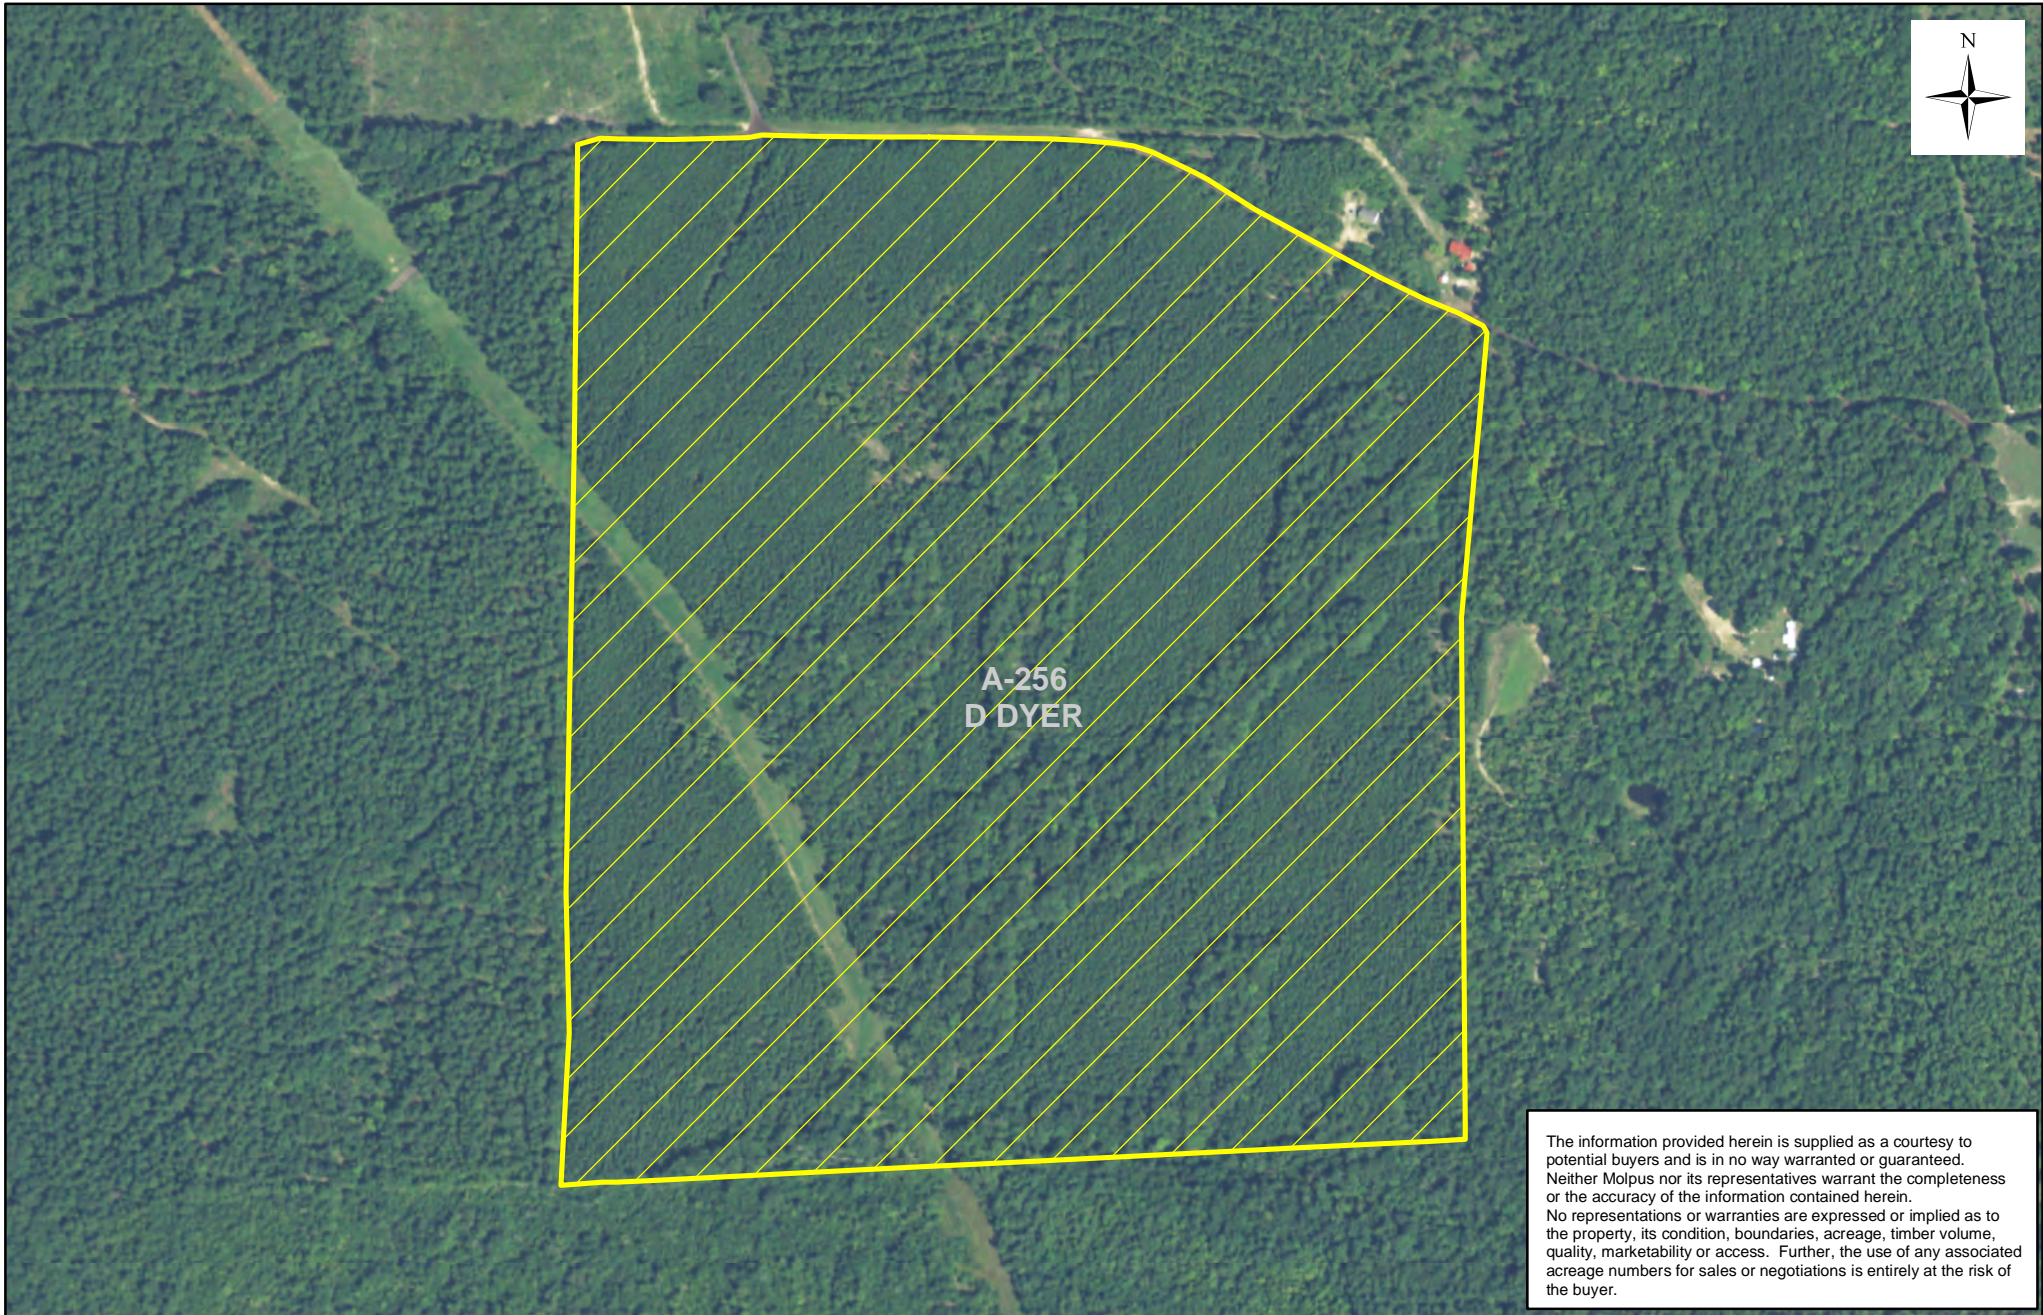

MWF IV Texarkana, LLC - Big Cypress - MWF - Unit (0213) - Compartment 025
Sale Area - 127 +/- Acres

The information provided herein is supplied as a courtesy to potential buyers and is in no way warranted or guaranteed. Neither Molpus nor its representatives warrant the completeness or the accuracy of the information contained herein. No representations or warranties are expressed or implied as to the property, its condition, boundaries, acreage, timber volume, quality, marketability or access. Further, the use of any associated acreage numbers for sales or negotiations is entirely at the risk of the buyer.