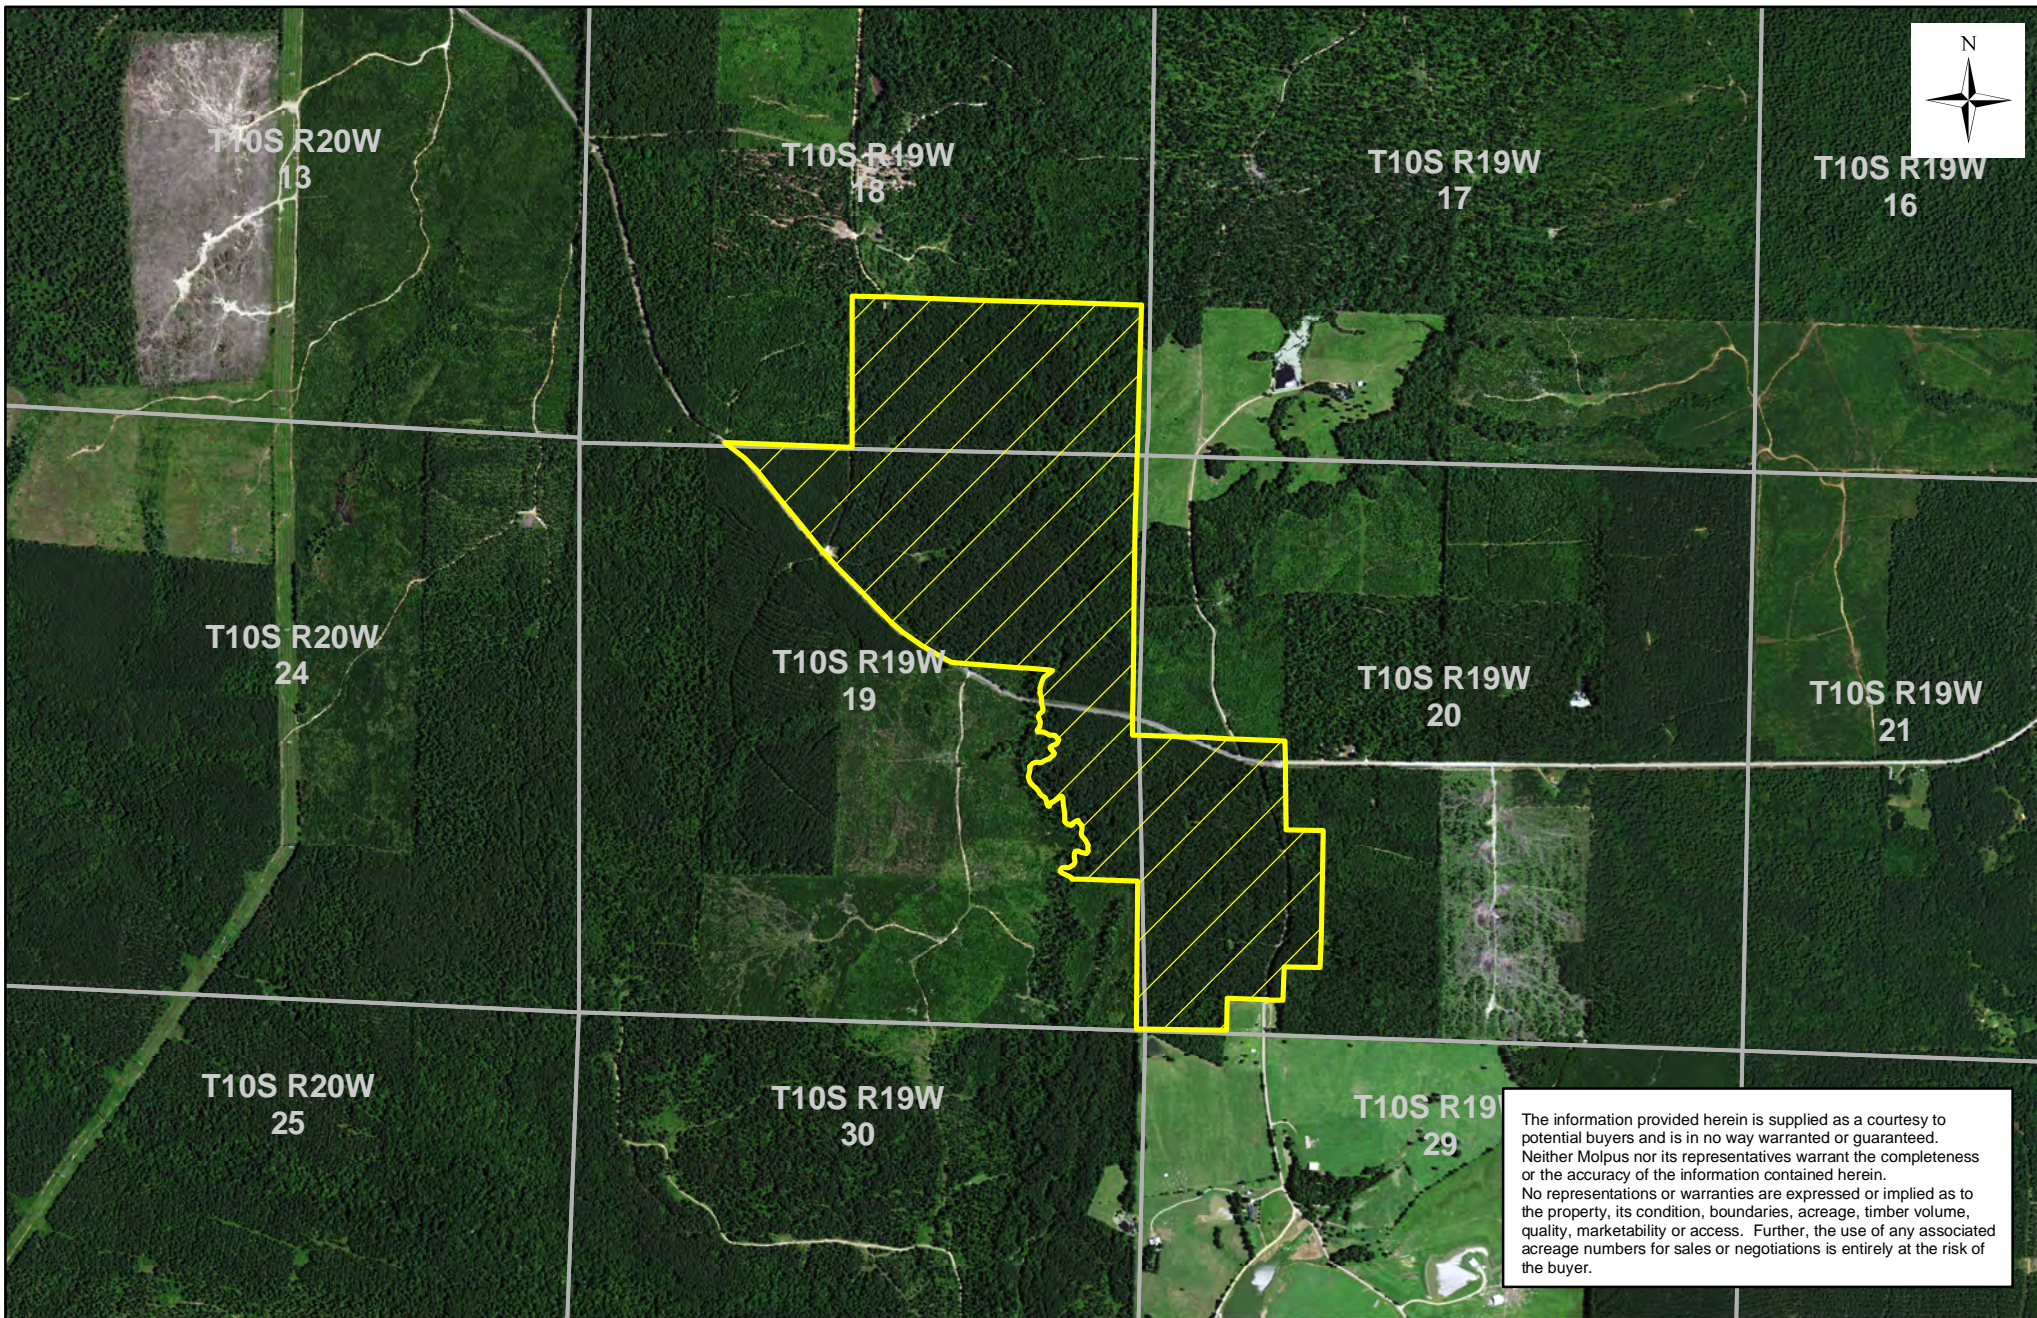

MWF IV Texarkana, LLC - Little Missouri - MWF - Unit (0212) - Compartment 050

Sale Area - 330 +/- Acres

The information provided herein is supplied as a courtesy to potential buyers and is in no way warranted or guaranteed. Neither Molpus nor its representatives warrant the completeness or the accuracy of the information contained herein. No representations or warranties are expressed or implied as to the property, its condition, boundaries, acreage, timber volume, quality, marketability or access. Further, the use of any associated acreage numbers for sales or negotiations is entirely at the risk of the buyer.

Clark County, AR
PEN_MWFTEXTLS0006

Date: 3/6/2017

0 0.125 0.25 0.375 0.5 Miles