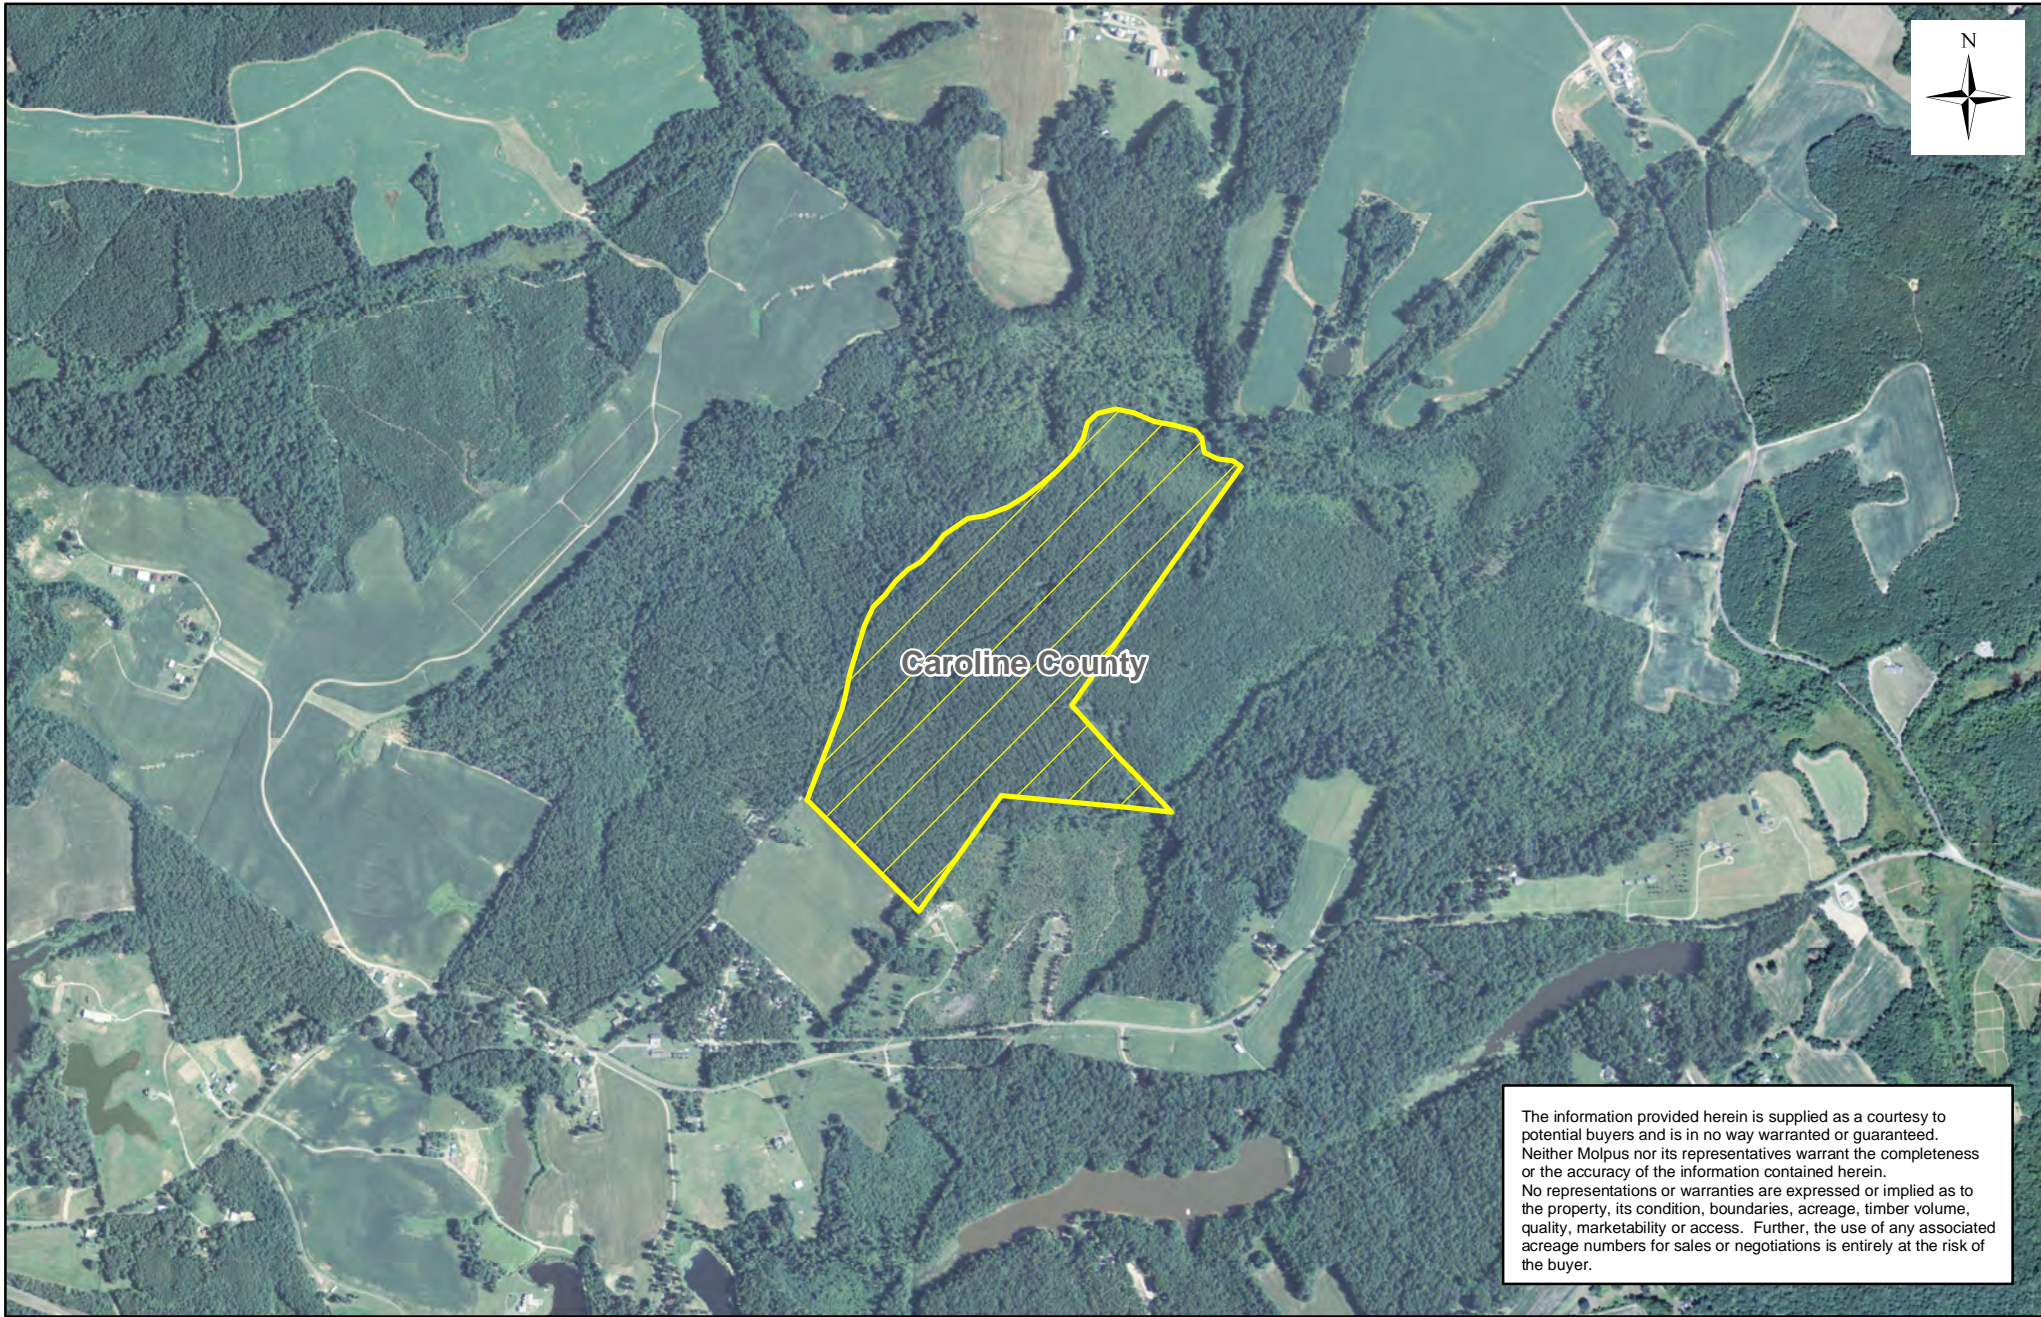

Jamestown Timberlands, LLC (VA) - Tidewater Unit (0191) - Compartment 013

Sale Area - 99 +/- Acres

The information provided herein is supplied as a courtesy to potential buyers and is in no way warranted or guaranteed. Neither Molpus nor its representatives warrant the completeness or the accuracy of the information contained herein. No representations or warranties are expressed or implied as to the property, its condition, boundaries, acreage, timber volume, quality, marketability or access. Further, the use of any associated acreage numbers for sales or negotiations is entirely at the risk of the buyer.

Caroline County, VA
PEN_JTFVALS0020

Date: 6/13/2016