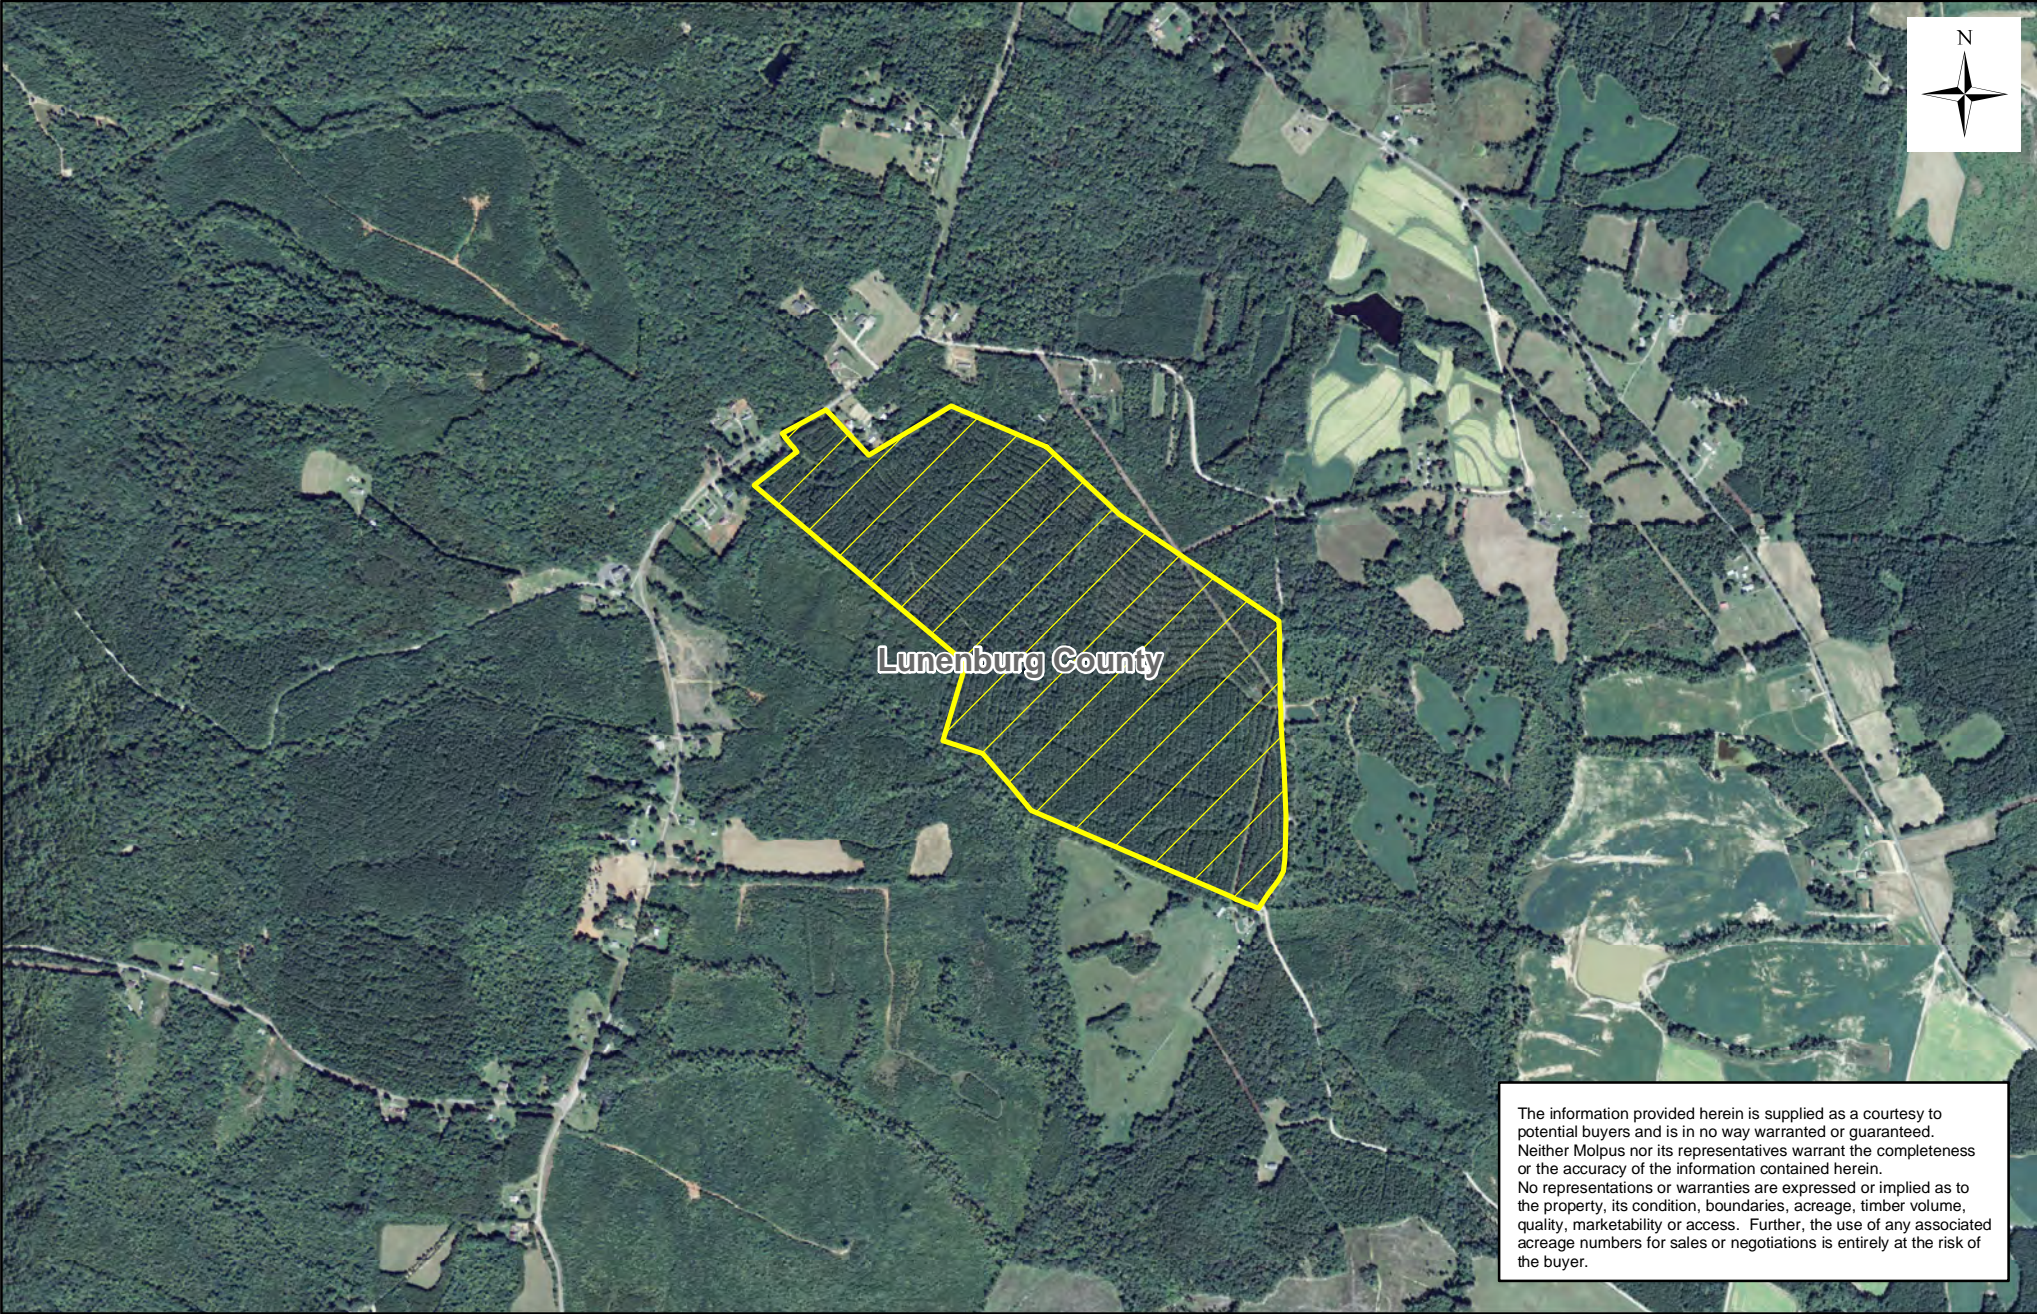

Jamestown Timberlands, LLC (VA) - Appamattox Unit (0190) - Compartment 017

Sale Area - 132 +/- Acres

The information provided herein is supplied as a courtesy to potential buyers and is in no way warranted or guaranteed. Neither Molpus nor its representatives warrant the completeness or the accuracy of the information contained herein. No representations or warranties are expressed or implied as to the property, its condition, boundaries, acreage, timber volume, quality, marketability or access. Further, the use of any associated acreage numbers for sales or negotiations is entirely at the risk of the buyer.

Lunenburg County, VA
PEN_JTFVALS0008

Date: 6/13/2016