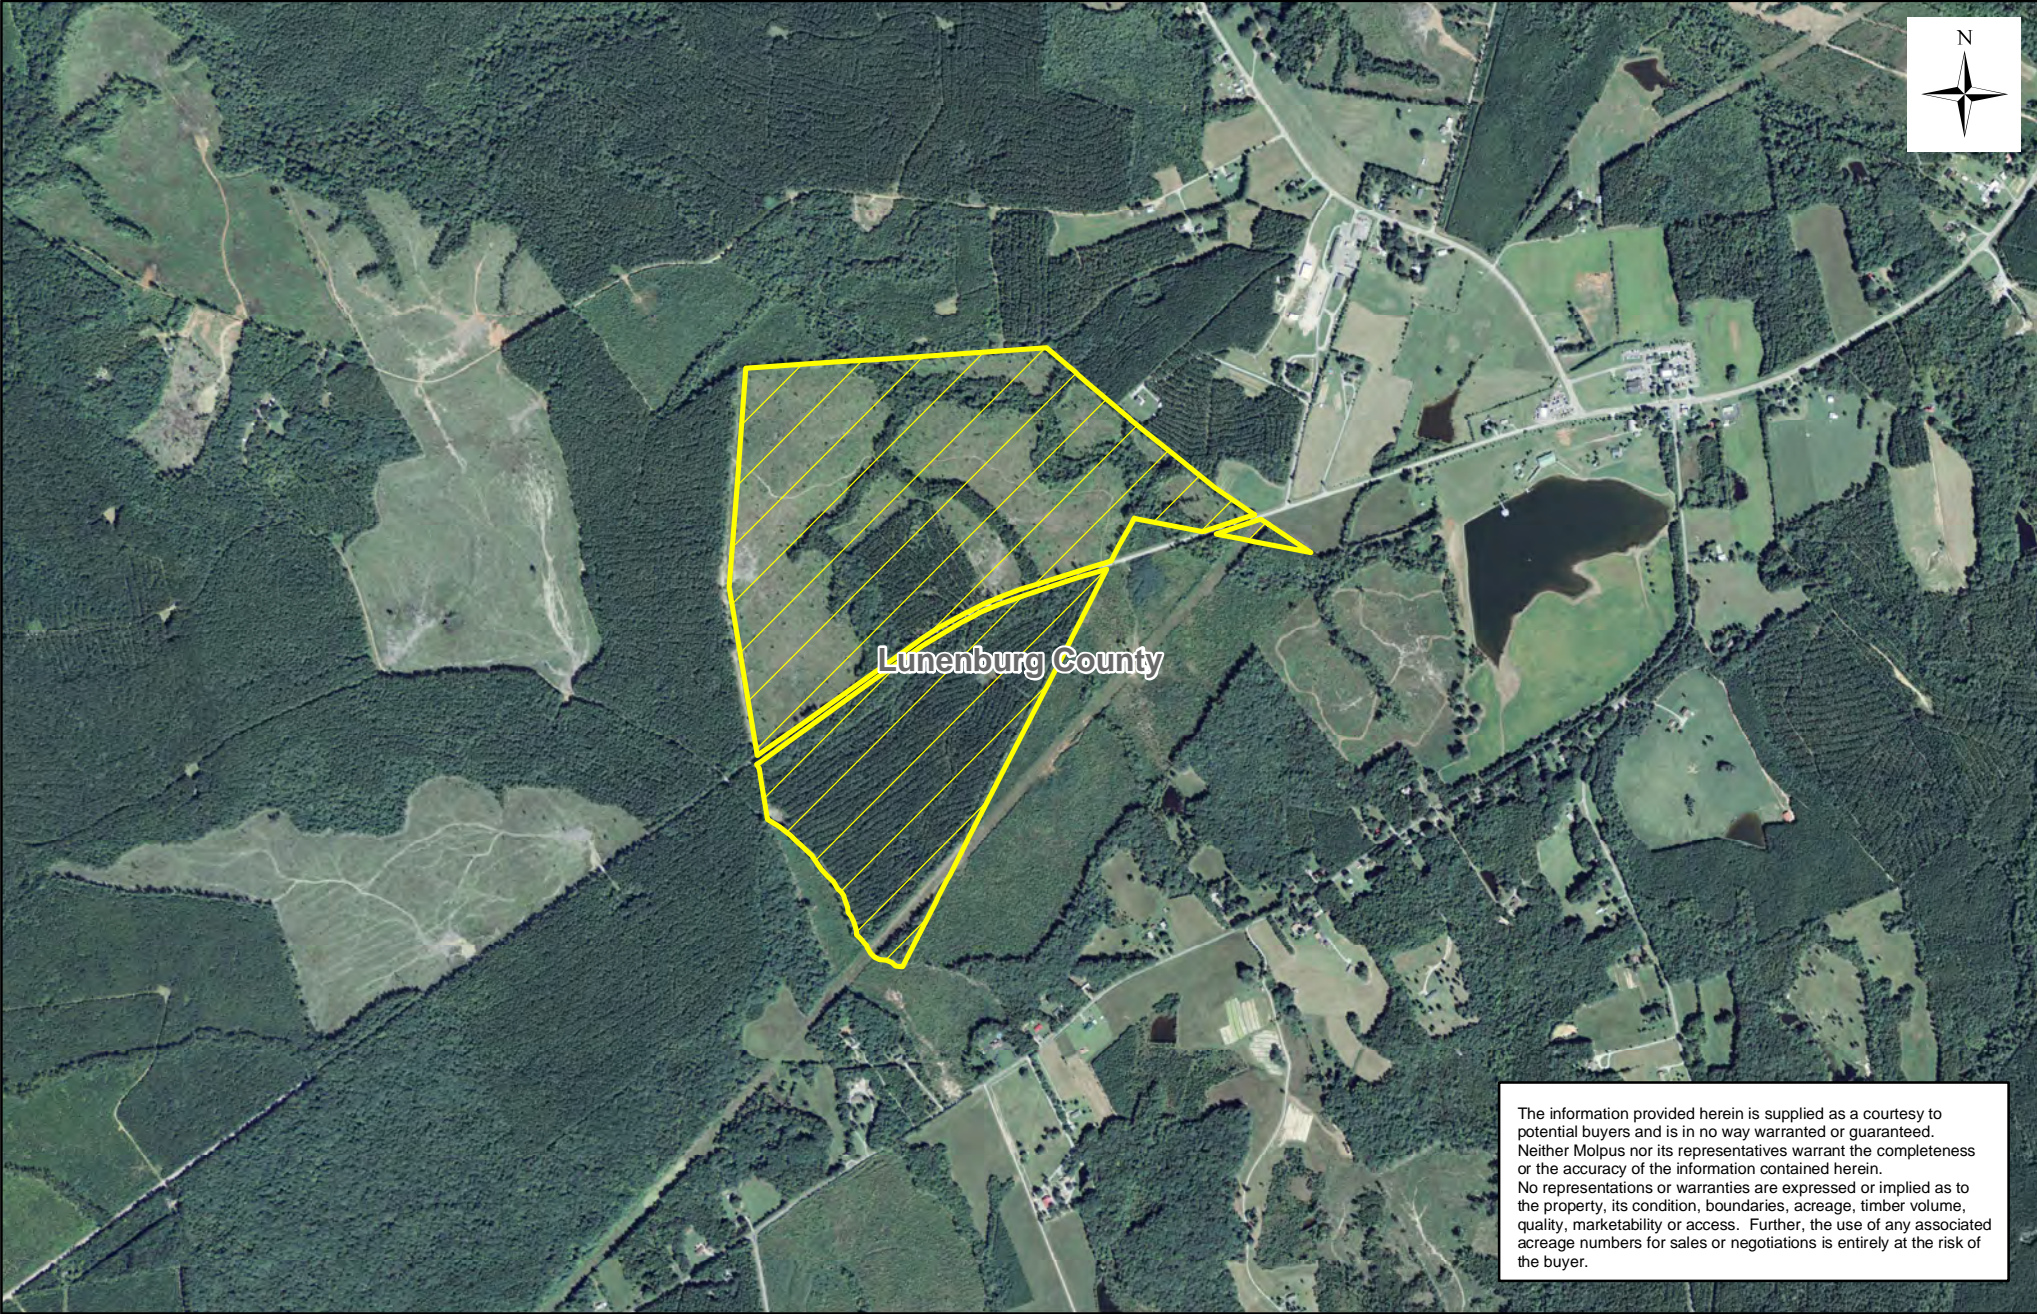

Jamestown Timberlands, LLC (VA) - Appamattox Unit (0190) - Compartment 015

Sale Area - 232 +/- Acres

The information provided herein is supplied as a courtesy to potential buyers and is in no way warranted or guaranteed. Neither Molpus nor its representatives warrant the completeness or the accuracy of the information contained herein. No representations or warranties are expressed or implied as to the property, its condition, boundaries, acreage, timber volume, quality, marketability or access. Further, the use of any associated acreage numbers for sales or negotiations is entirely at the risk of the buyer.

Lunenburg County, VA
PEN_JTFVALS0006

Date: 6/13/2016