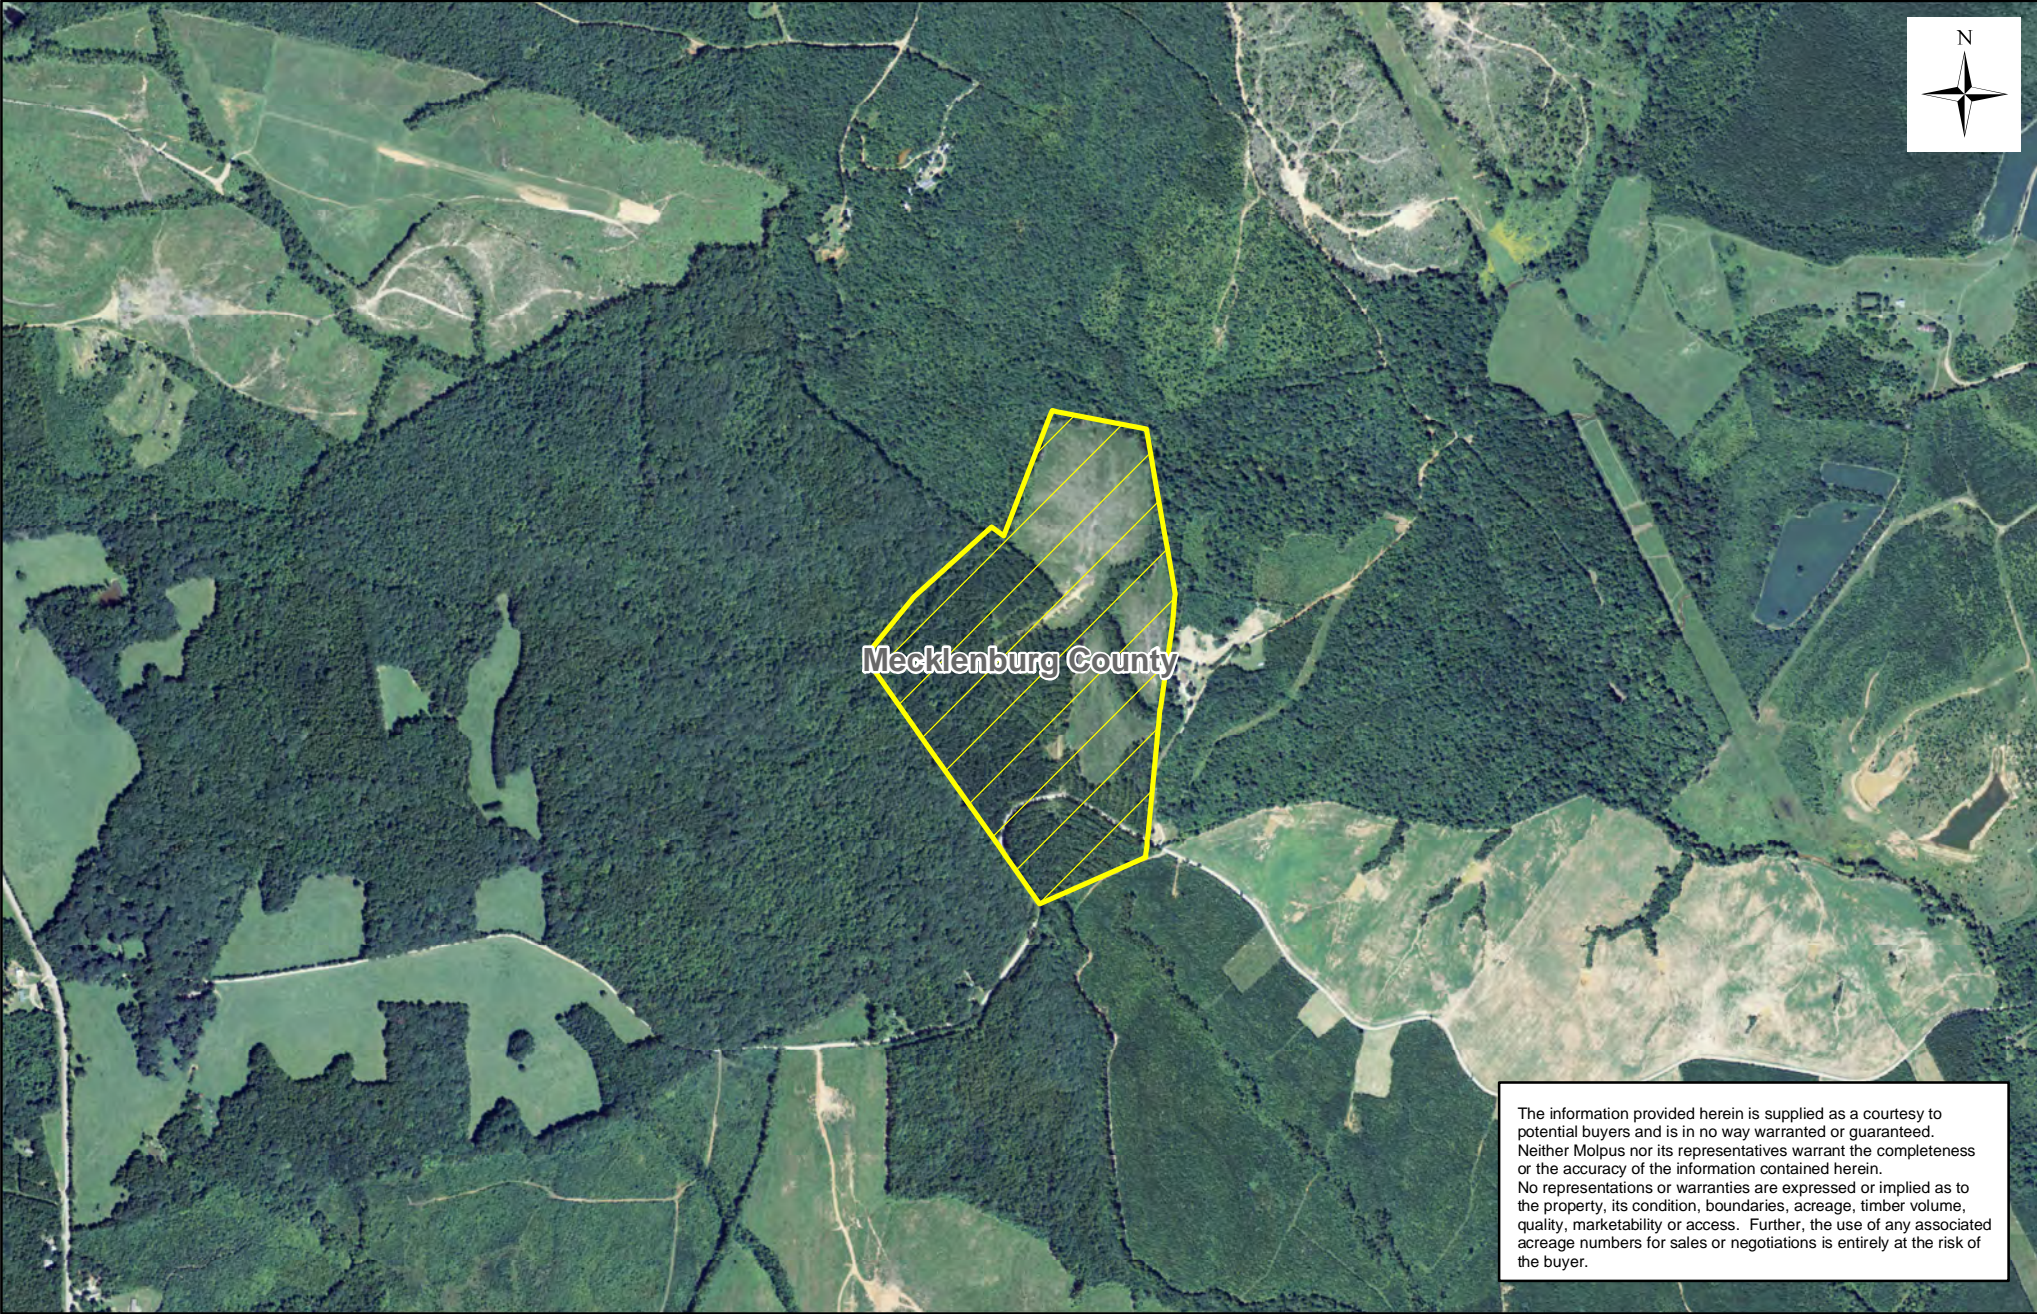

# Jamestown Timberlands, LLC (VA) - Appamattox Unit (0190) - Compartment 004

## Sale Area - 88 +/- Acres

The information provided herein is supplied as a courtesy to potential buyers and is in no way warranted or guaranteed. Neither Molpus nor its representatives warrant the completeness or the accuracy of the information contained herein. No representations or warranties are expressed or implied as to the property, its condition, boundaries, acreage, timber volume, quality, marketability or access. Further, the use of any associated acreage numbers for sales or negotiations is entirely at the risk of the buyer.