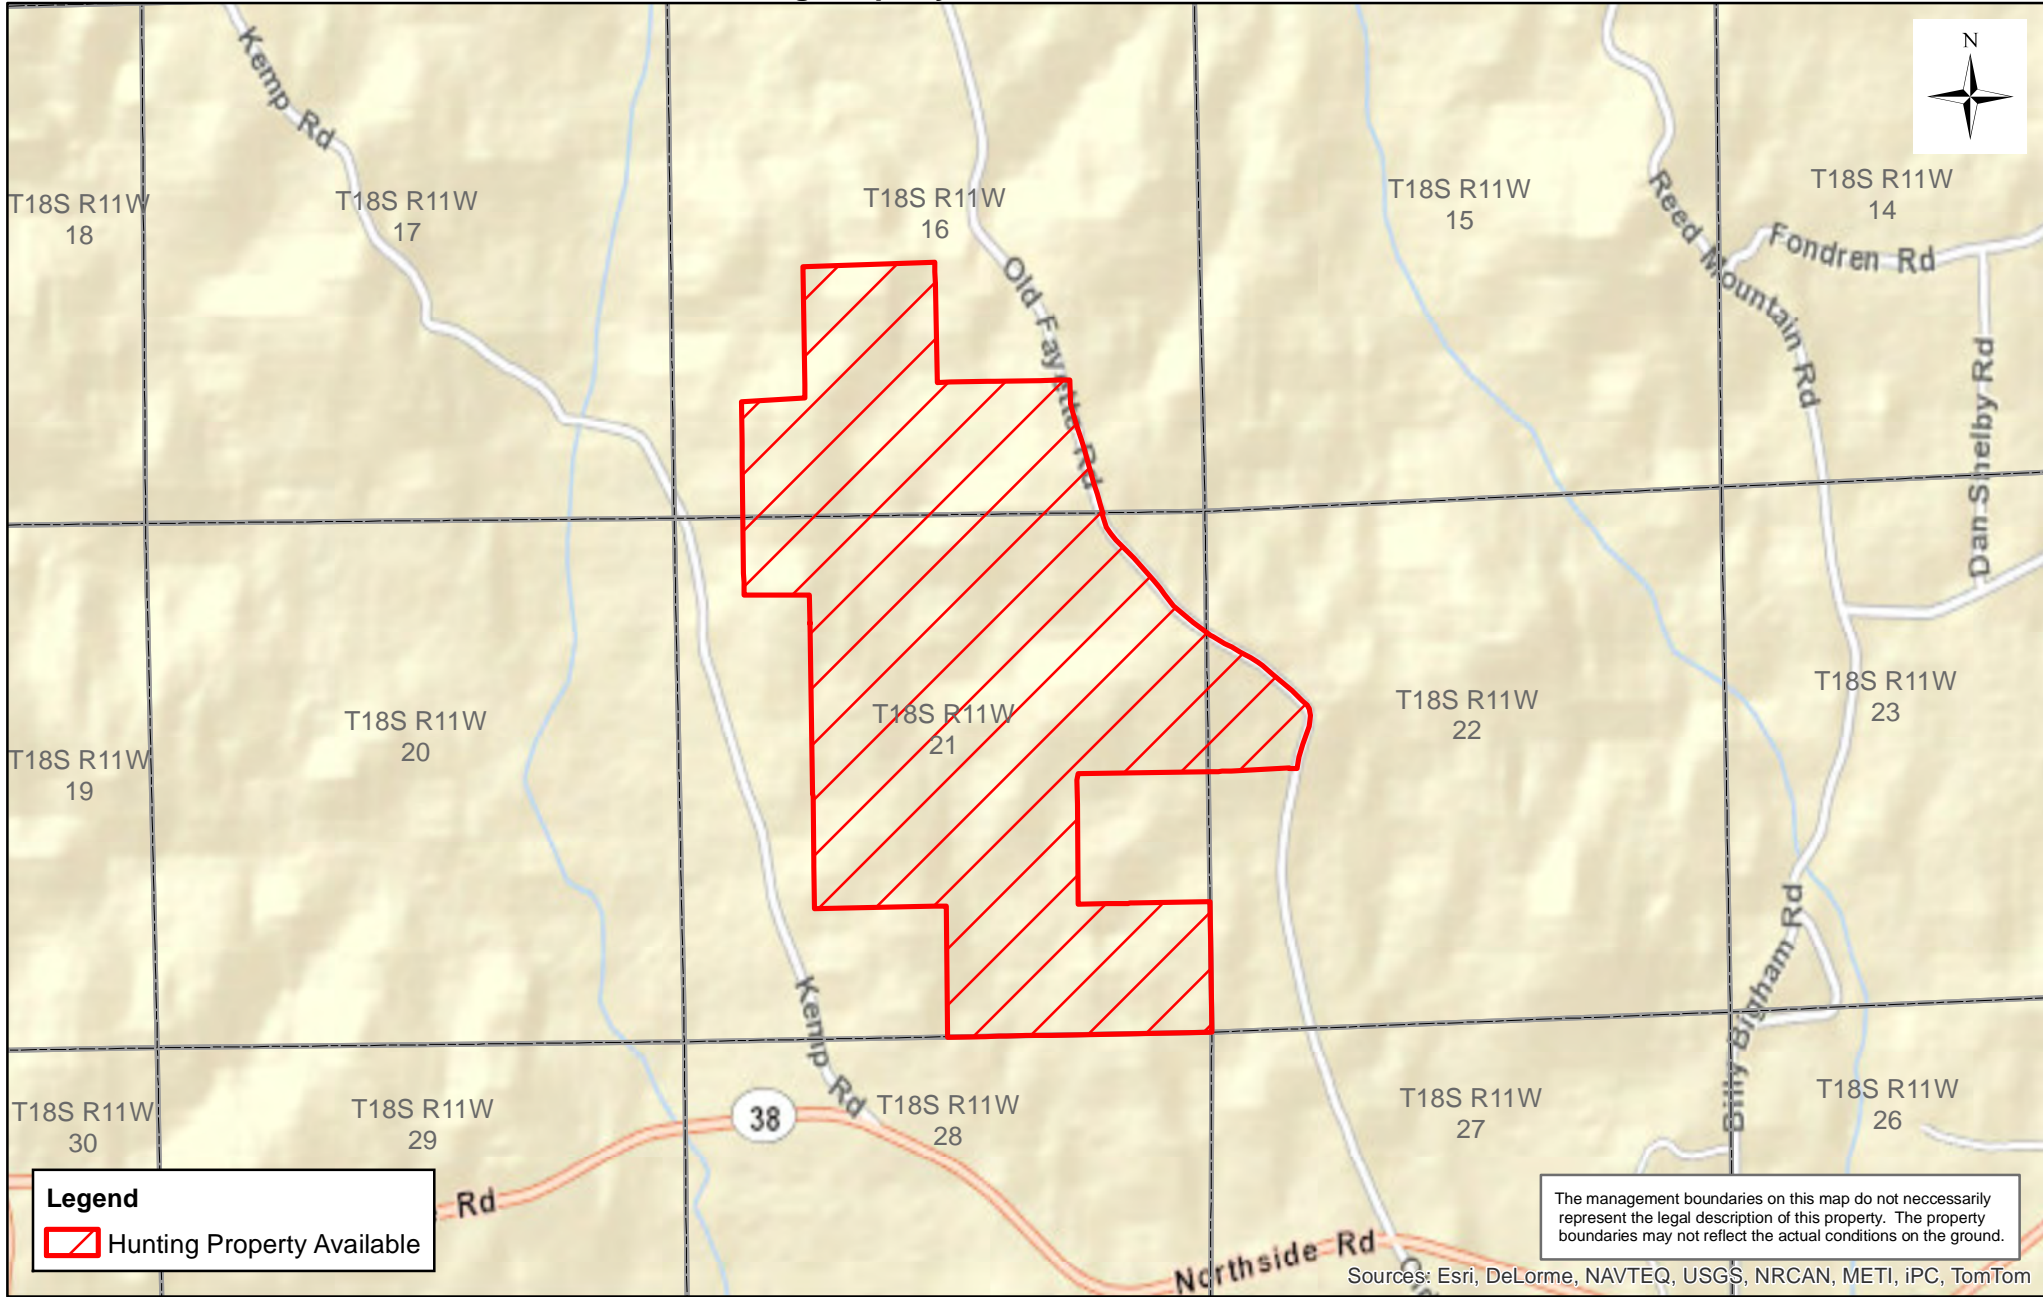

Jamestown Forestlands Alabama, LLC

Sipsey River Unit (0181) - Compartment(s) 028

Hunting Property Available - JTFALHF163

Tuscaloosa County, AL
JTFALHF163

Date: 8/7/2015