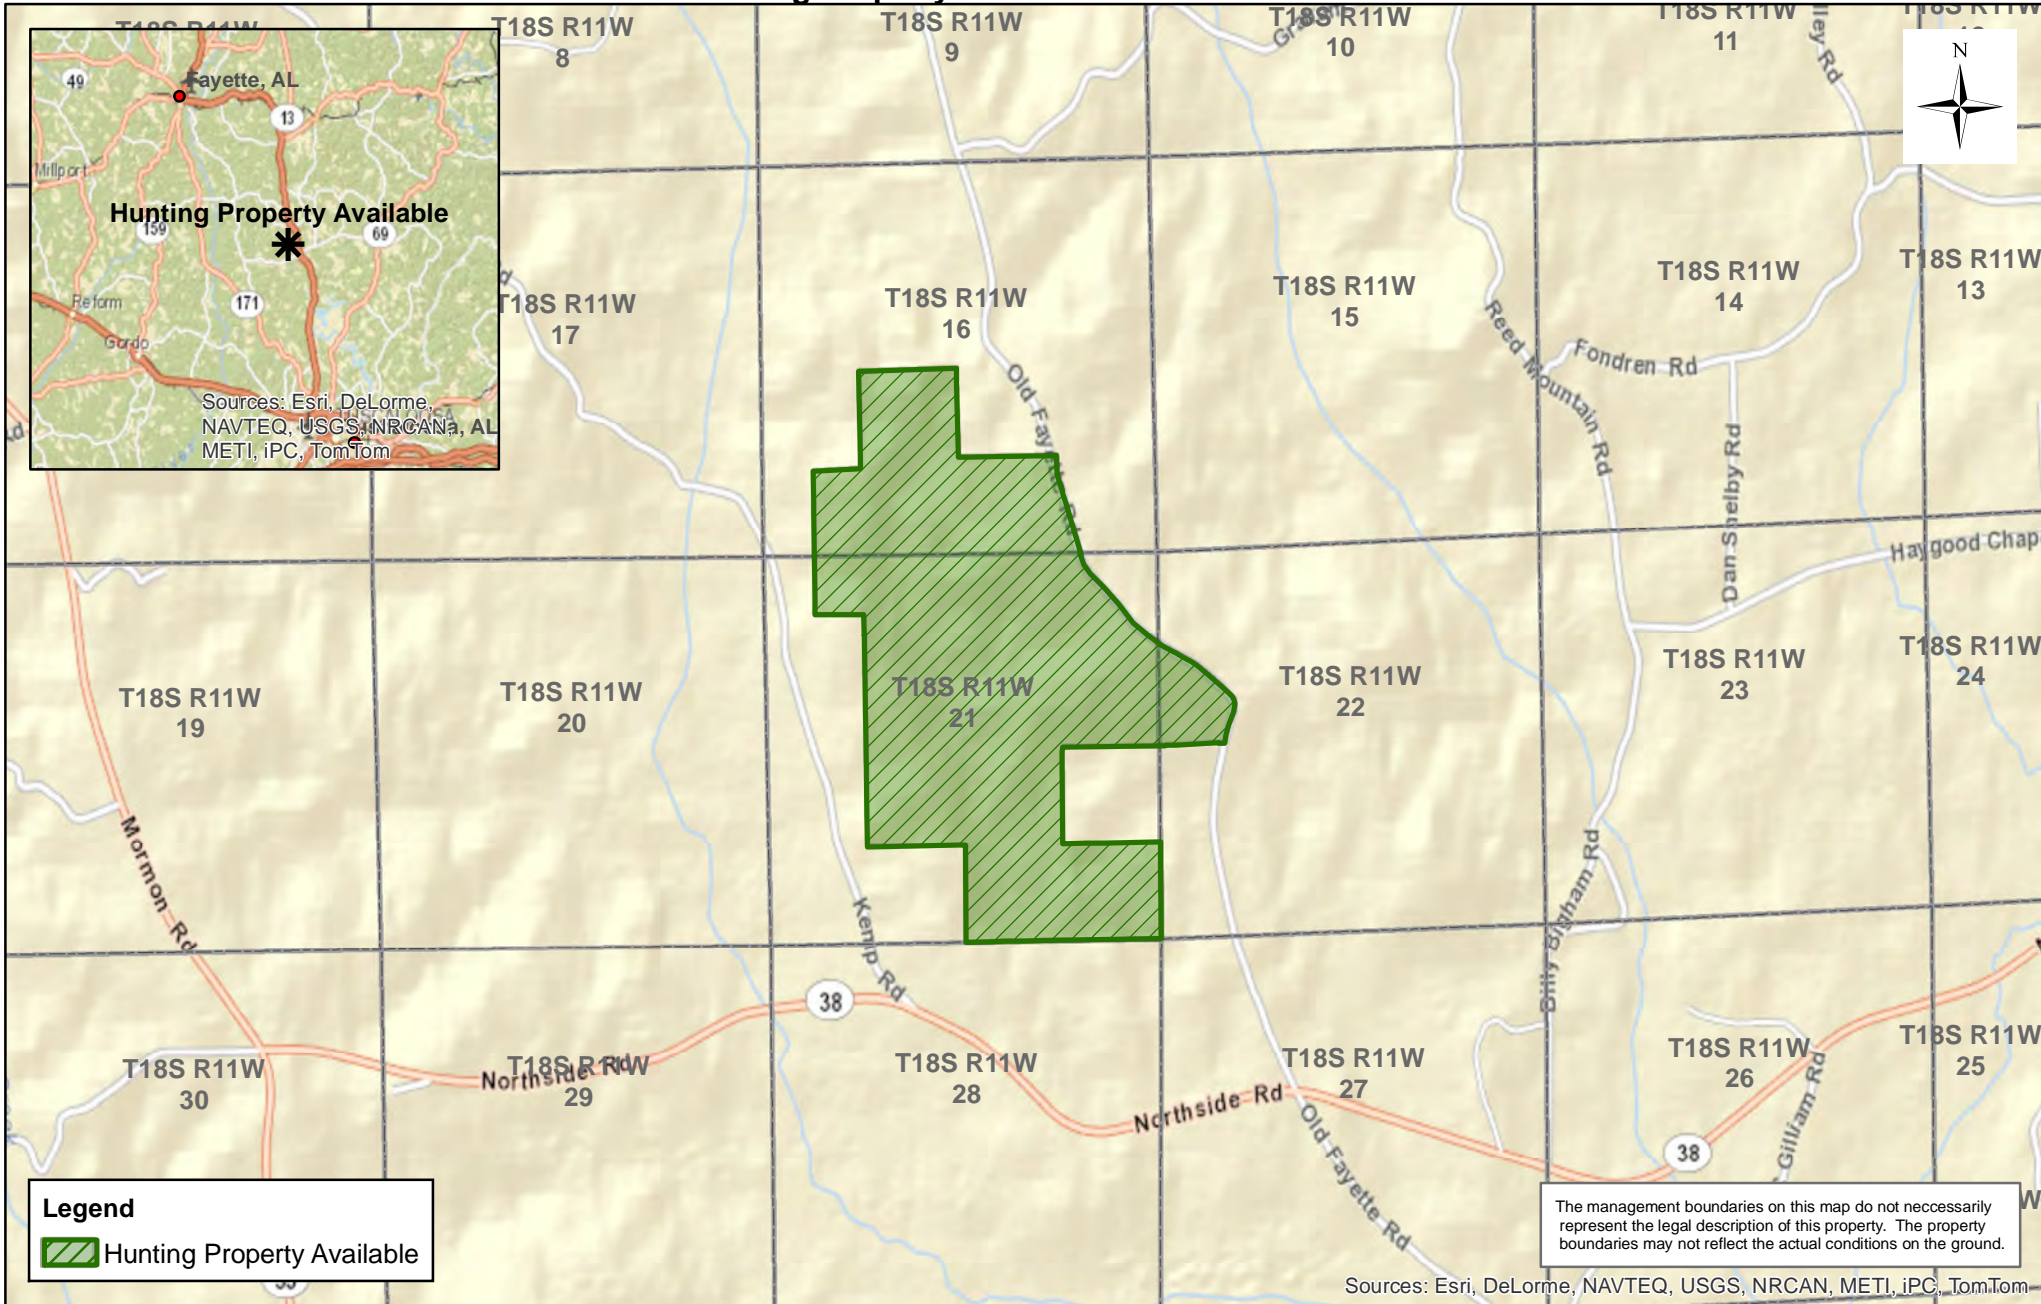

Jamestown Forestlands Alabama, LLC

Sipsey River Unit (0181) - Compartment(s) 028

Hunting Property Available - JTFALHF163

Tuscaloosa County, AL
JTFALHF163

Date: 8/7/2015