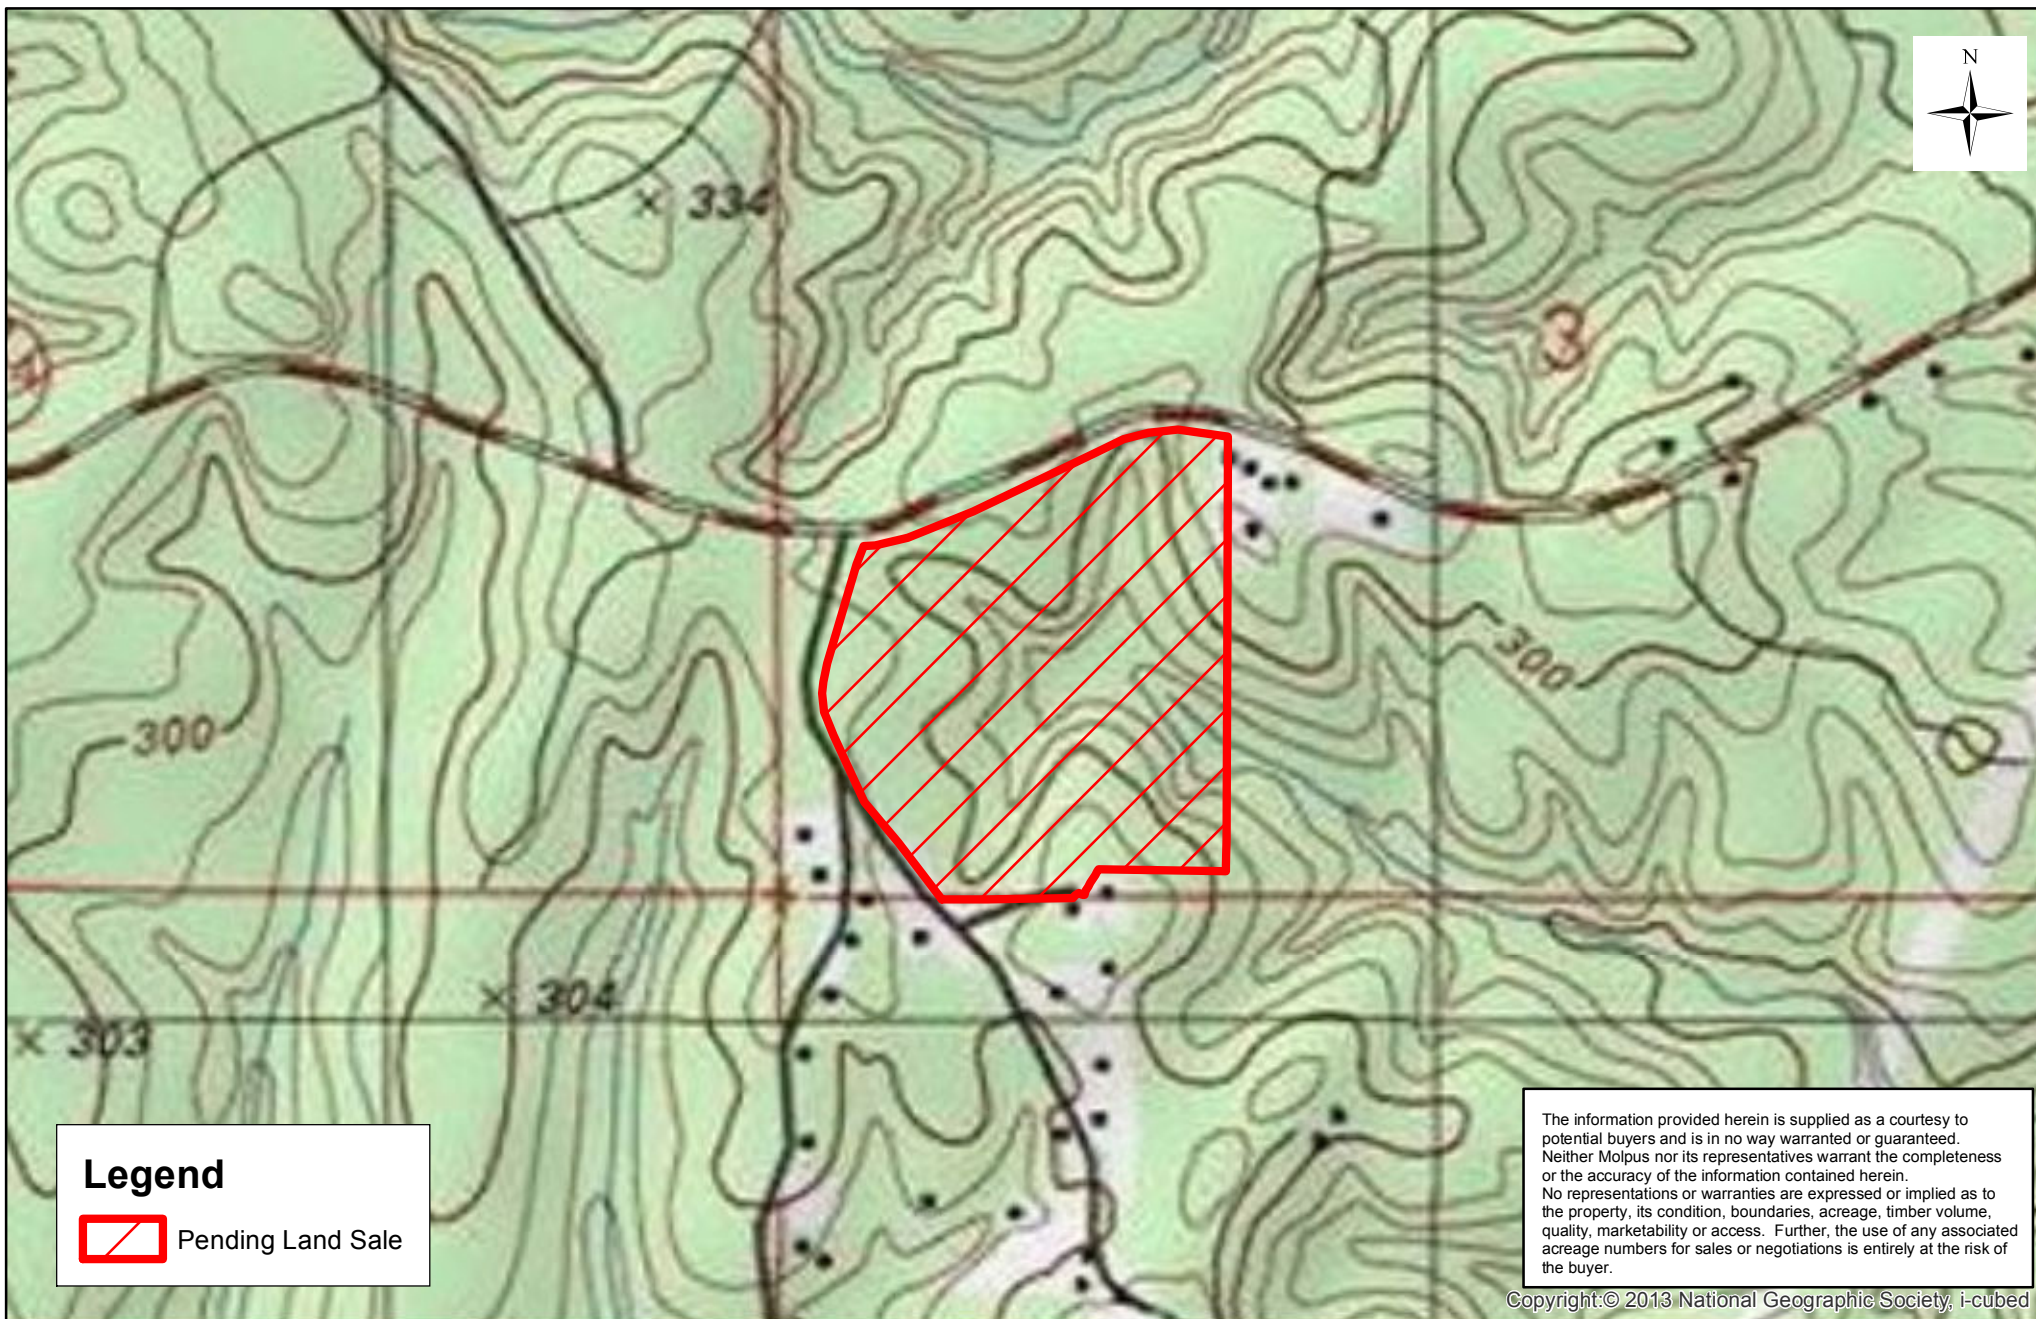

Jackson Timberland Opportunities - Tristar, LLC - Florien Unit (0160) - Compartment 006

Sale Area - 34 +/- Acres

Sabine Parish, LA
PEN_JTOLALS0028

Date: 6/3/2019

Copyright: © 2013 National Geographic Society, i-cubed