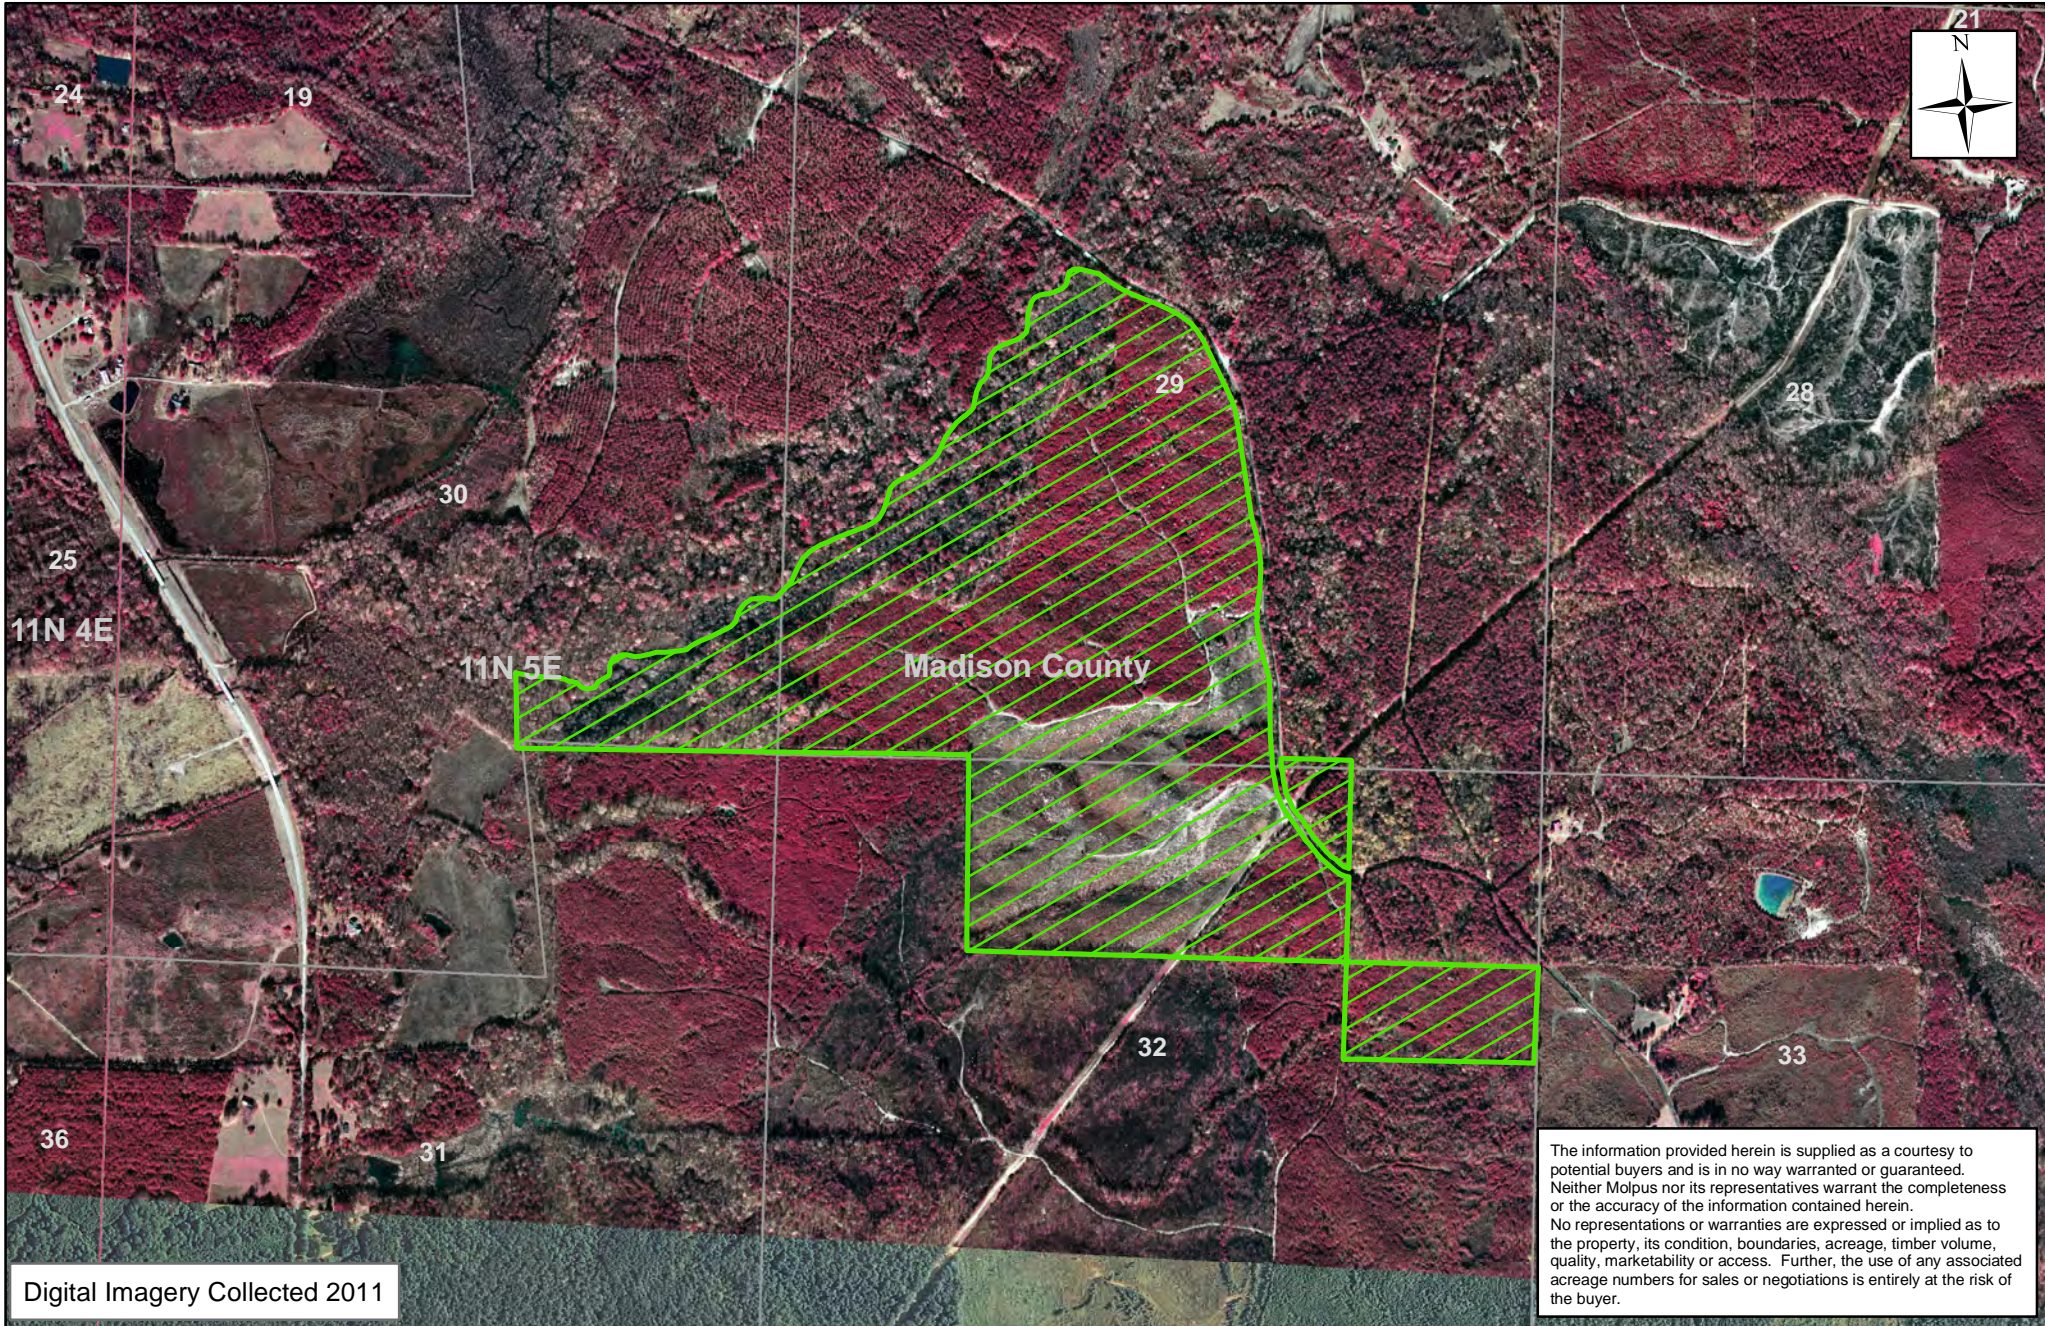

# Seven States Timberlands, LLC - Rankin Unit Sale Area - 315 Acres

Digital Imagery Collected 2011

Madison County, MS  
PEN\_SSTLS0018  
April 4, 2013