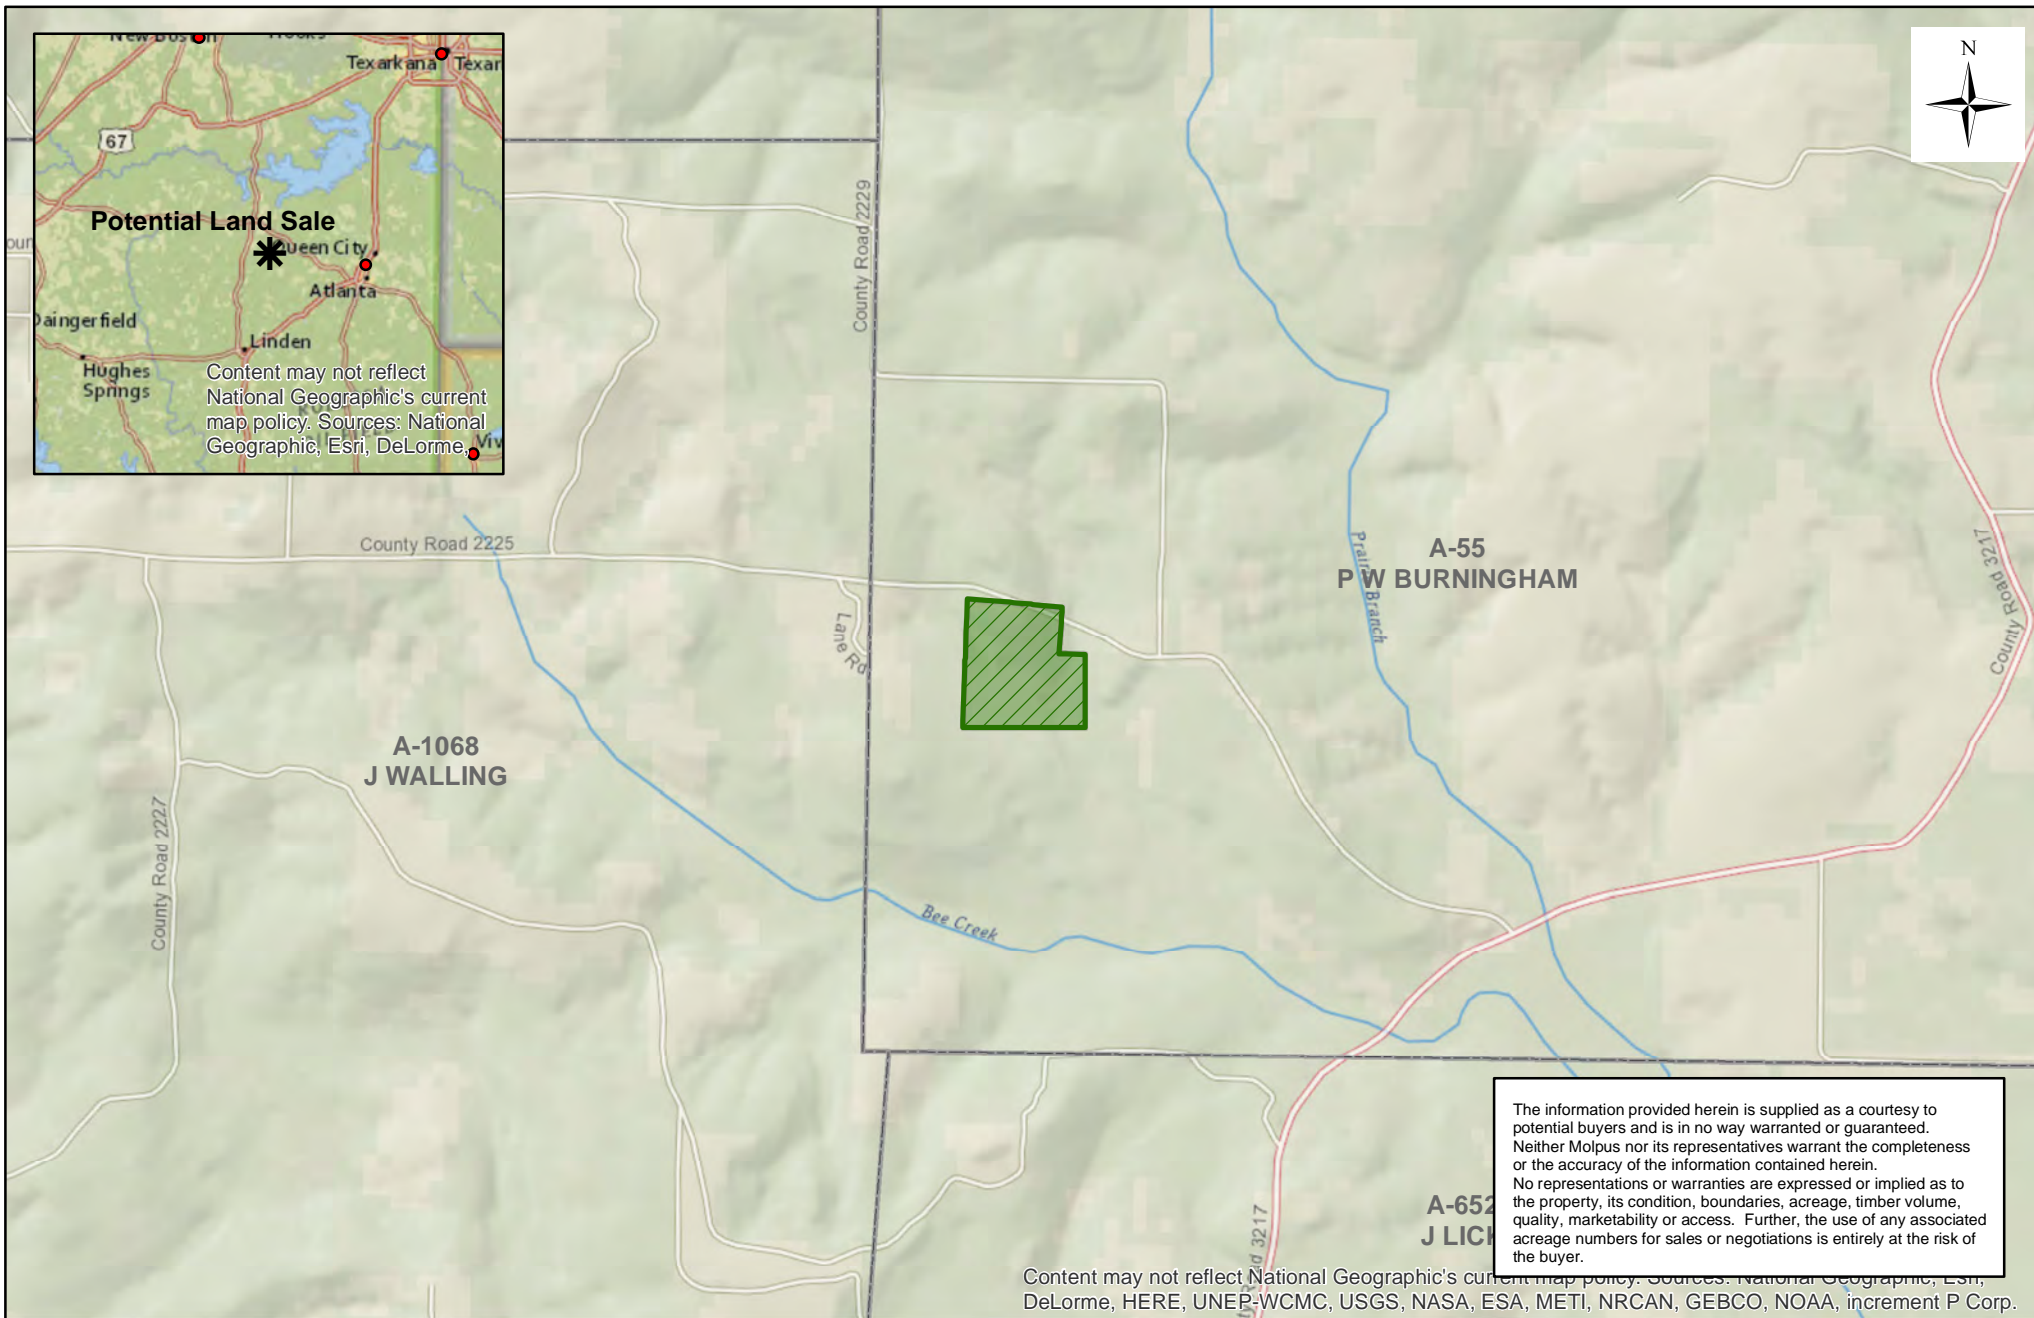

MWF IV Texarkana, LLC - Big Cypress - MWF - Unit (0213) - Compartment 029

Sale Area - 25 +/- Acres

Cass County, TX
PEN_MWFTEXLS0014

Date: 8/22/2017