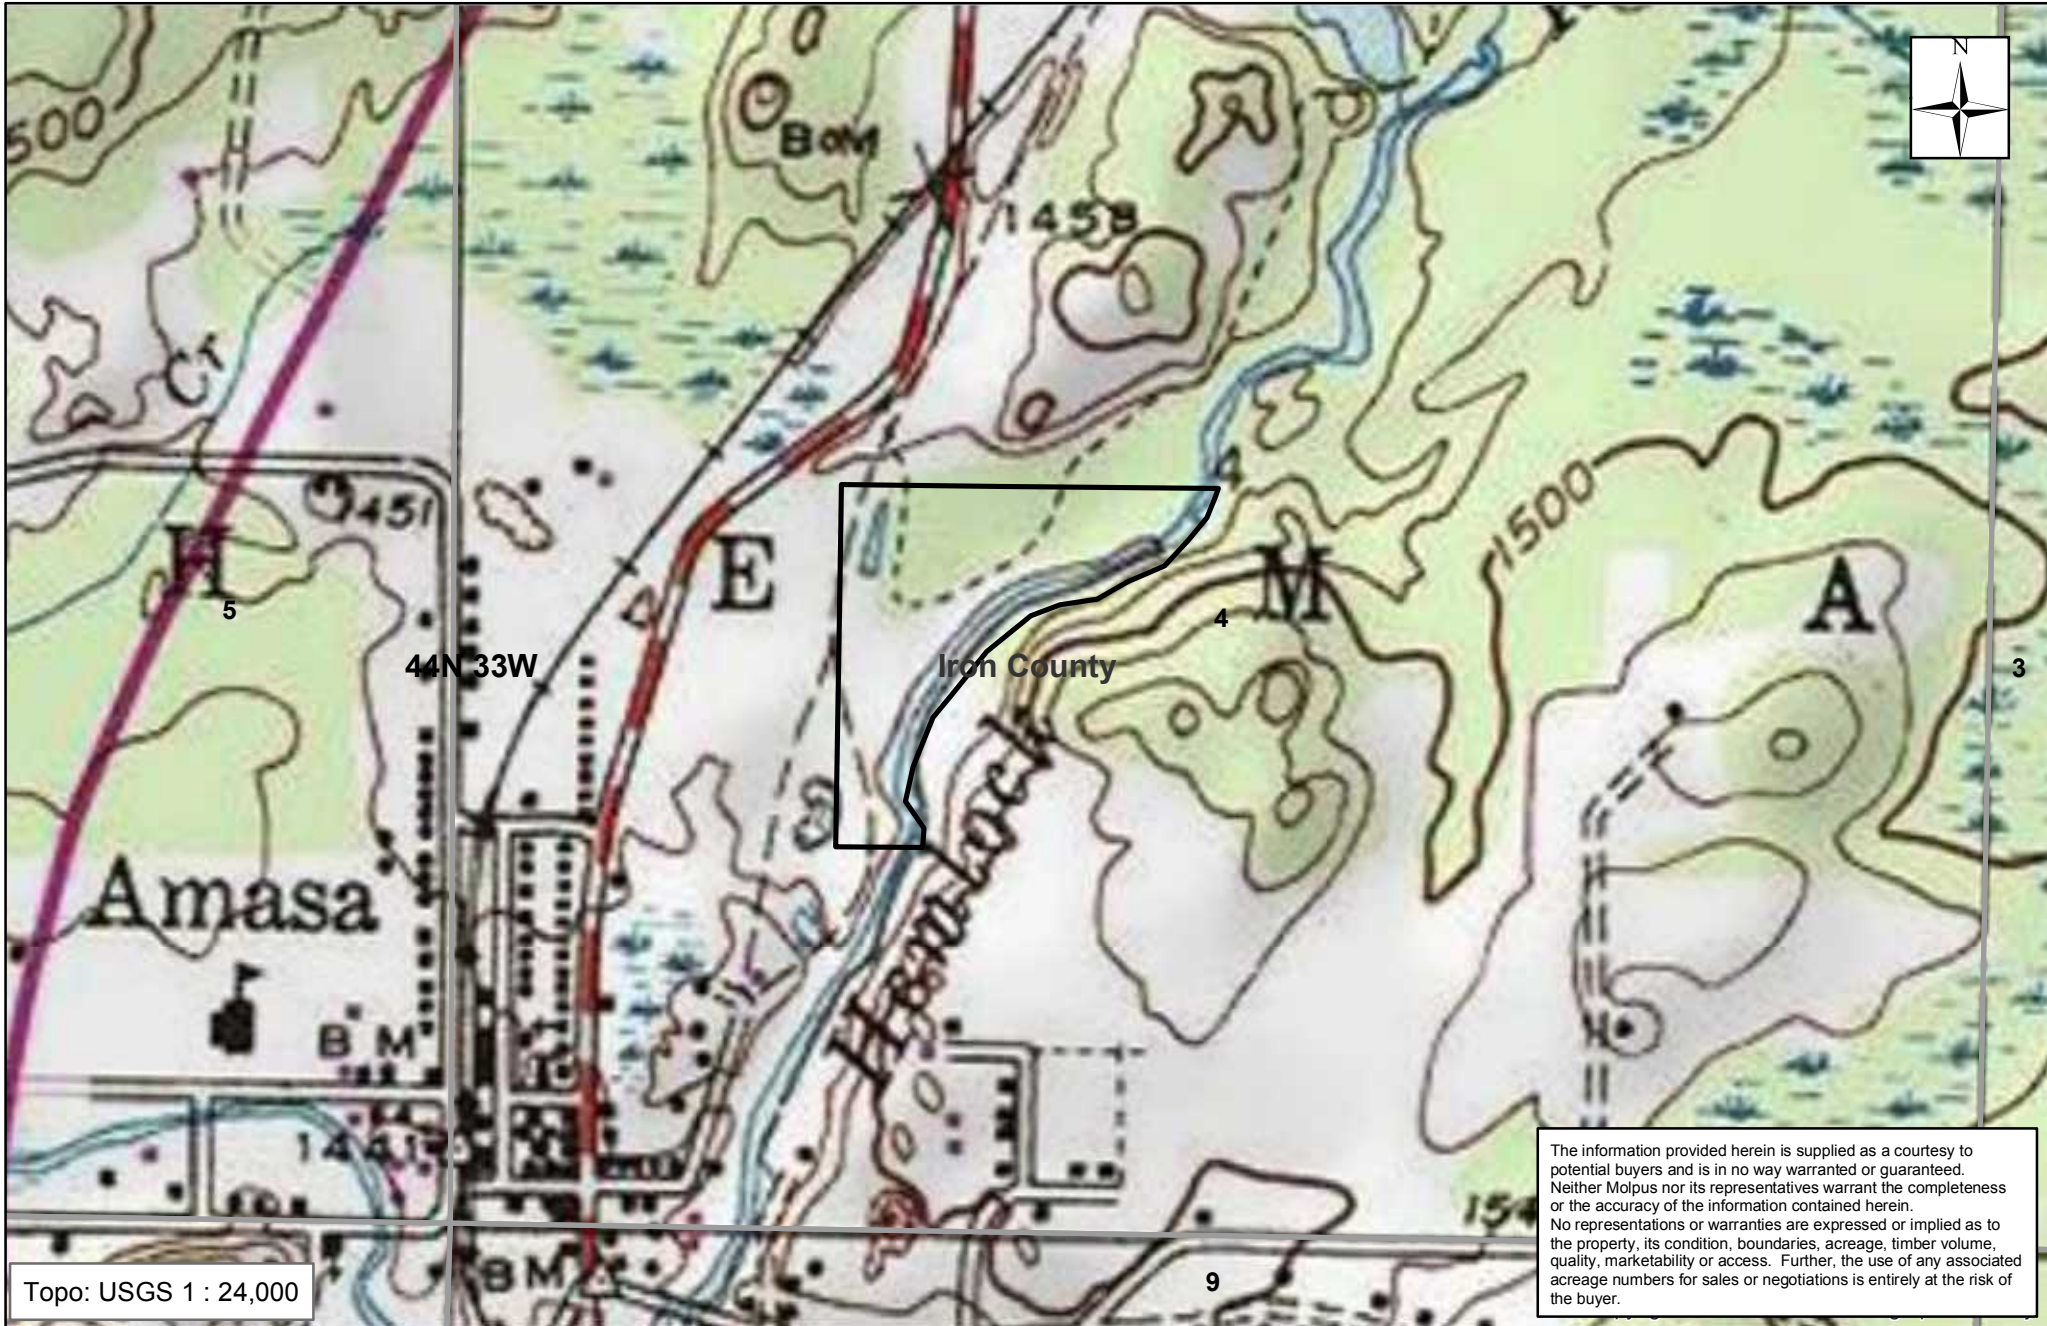

MWF Ned Lake, LLC - Ned Lake Unit
Sale Area - 18 Acres

Topo: USGS 1 : 24,000

The information provided herein is supplied as a courtesy to potential buyers and is in no way warranted or guaranteed. Neither Molpus nor its representatives warrant the completeness or the accuracy of the information contained herein. No representations or warranties are expressed or implied as to the property, its condition, boundaries, acreage, timber volume, quality, marketability or access. Further, the use of any associated acreage numbers for sales or negotiations is entirely at the risk of the buyer.