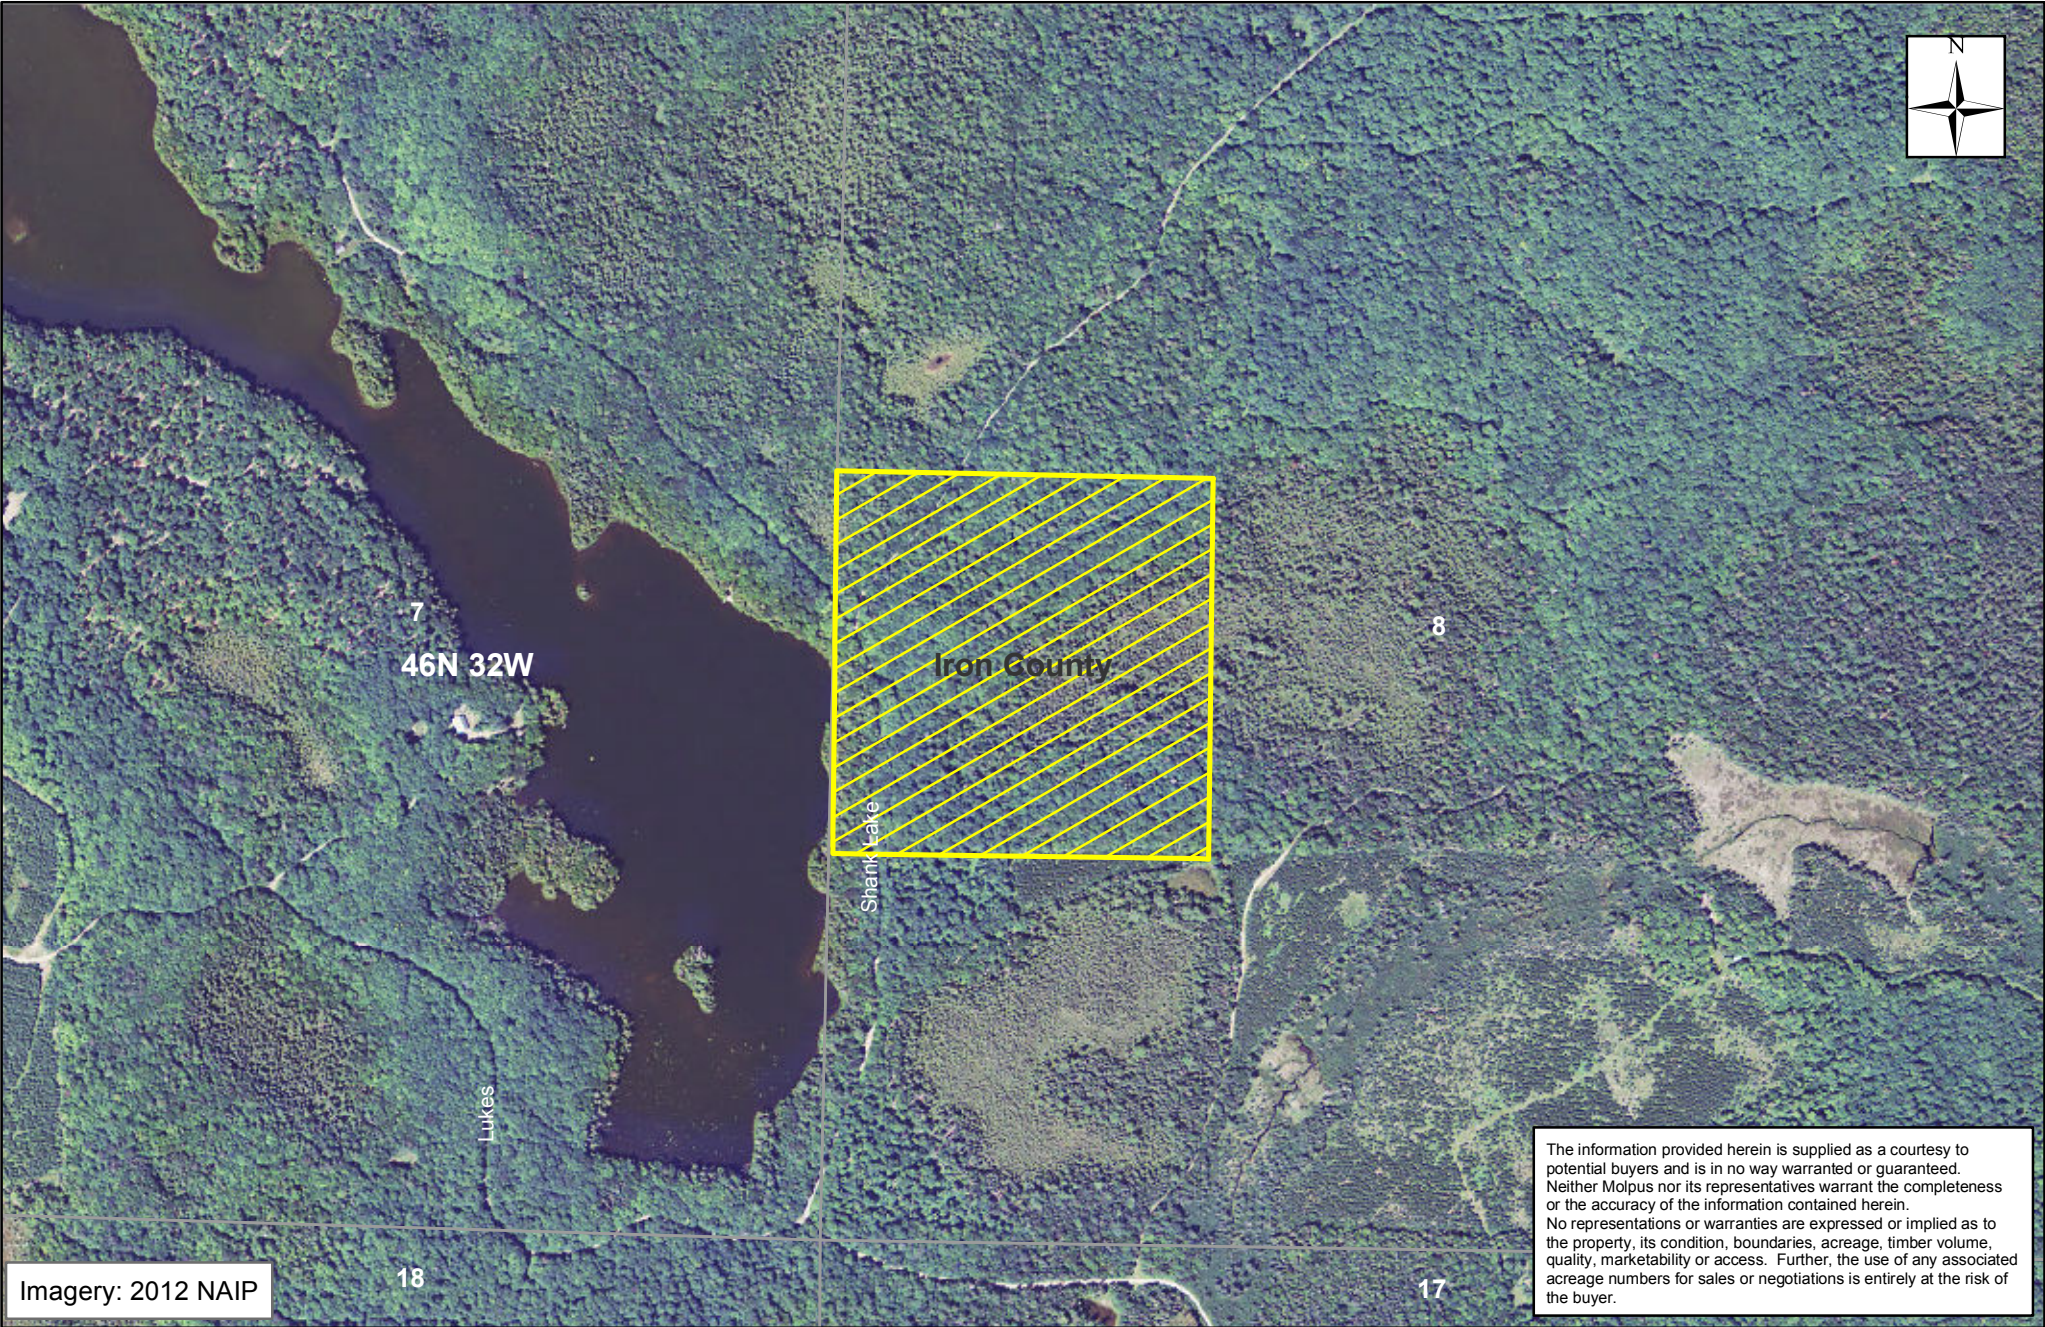

MWF Ned Lake, LLC - Ned Lake Unit
Sale Area - 41.2 Acres

Imagery: 2012 NAIP

The information provided herein is supplied as a courtesy to potential buyers and is in no way warranted or guaranteed. Neither Molpus nor its representatives warrant the completeness or the accuracy of the information contained herein. No representations or warranties are expressed or implied as to the property, its condition, boundaries, acreage, timber volume, quality, marketability or access. Further, the use of any associated acreage numbers for sales or negotiations is entirely at the risk of the buyer.