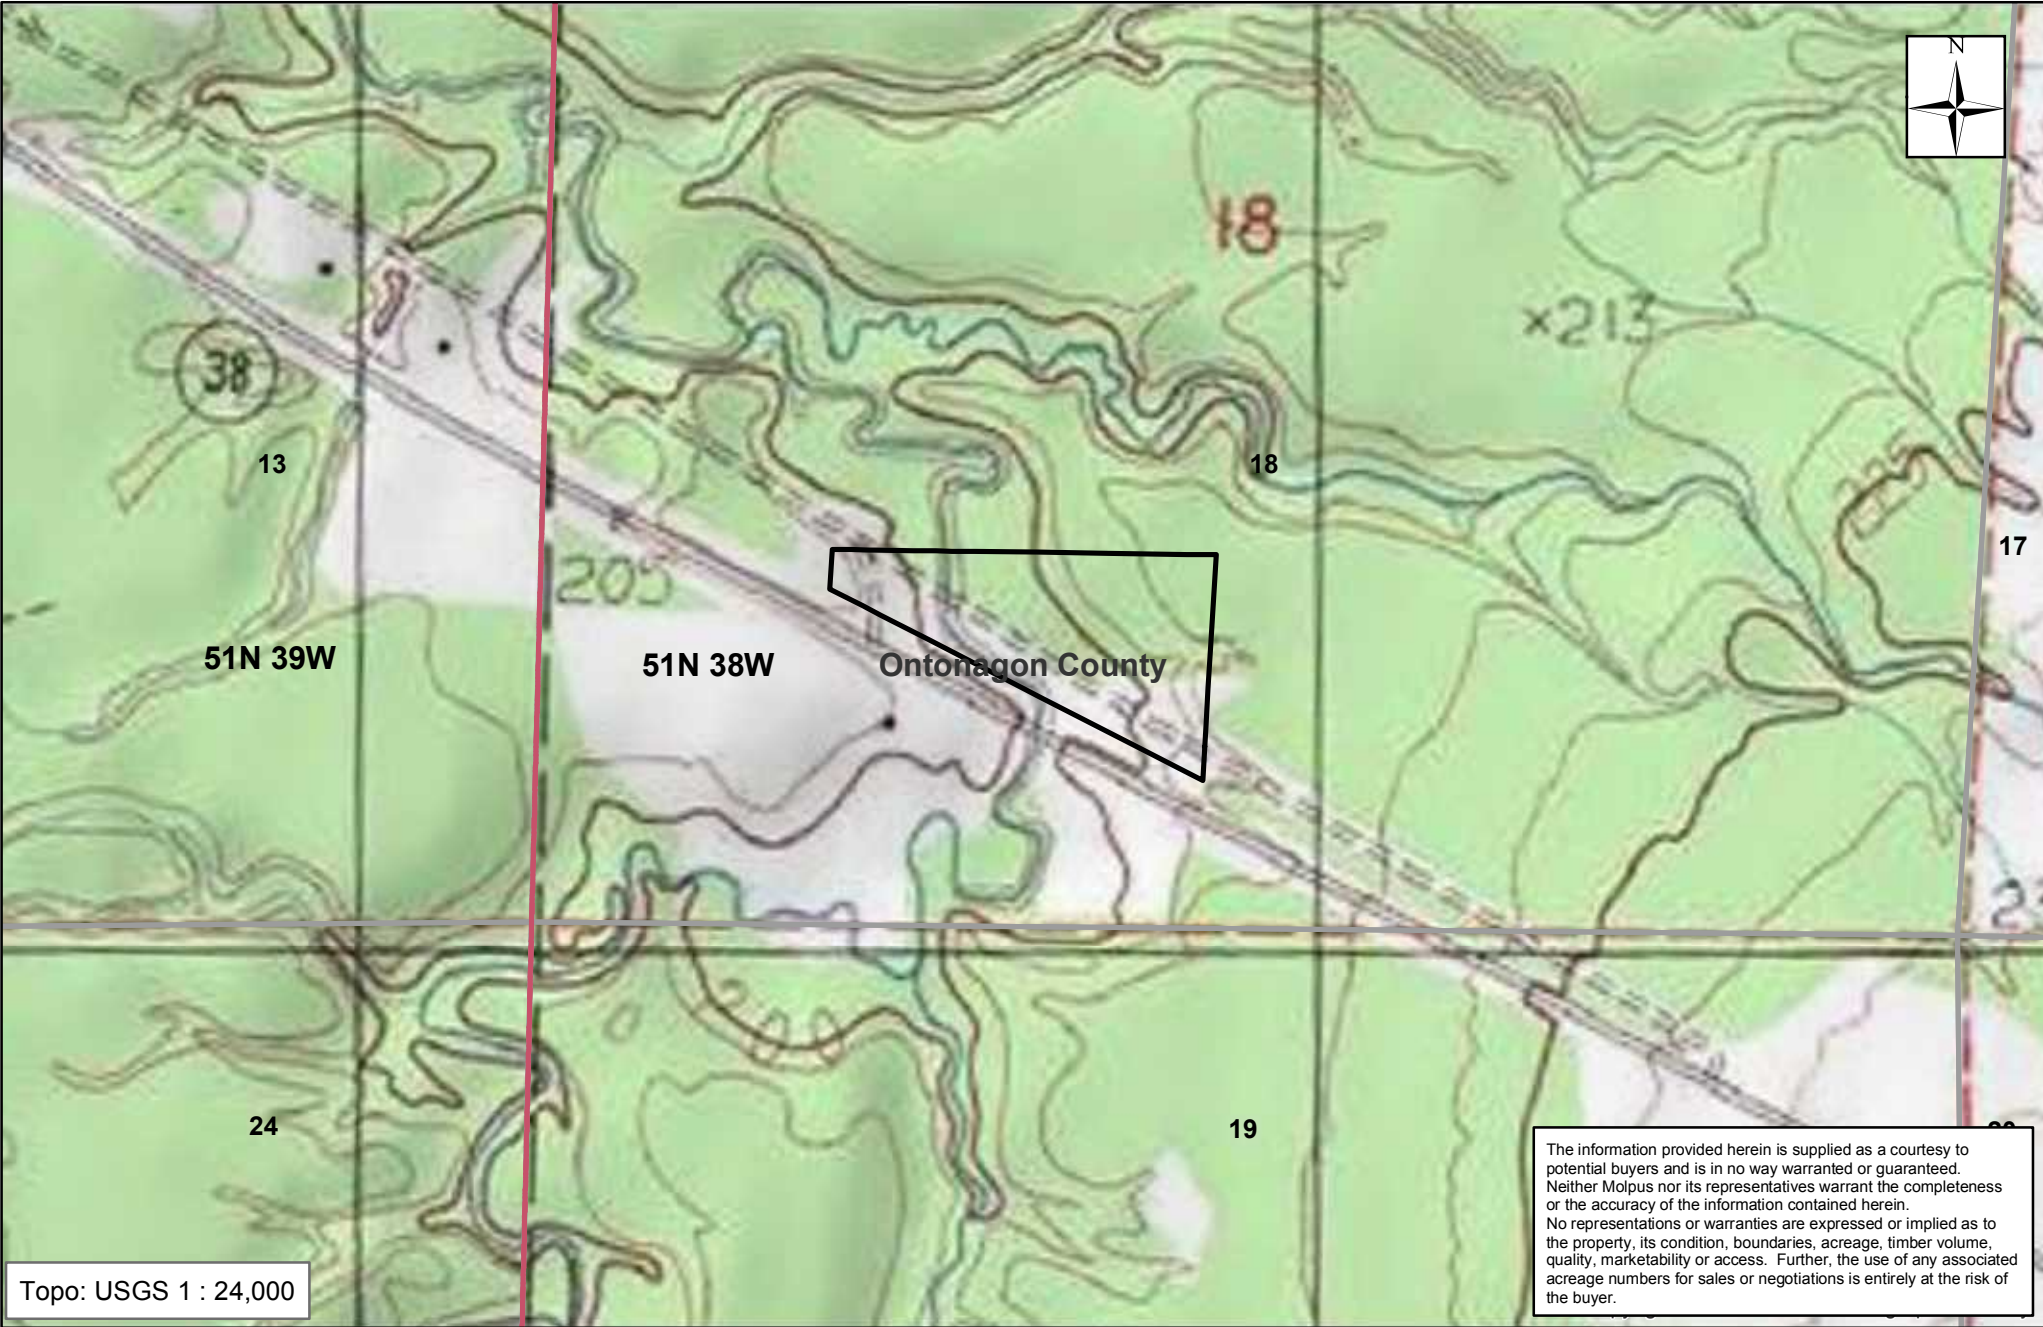

MWF Ned Lake, LLC - Ned Lake Unit
Sale Area - 13.8 Acres

Topo: USGS 1 : 24,000

The information provided herein is supplied as a courtesy to potential buyers and is in no way warranted or guaranteed. Neither Molpus nor its representatives warrant the completeness or the accuracy of the information contained herein. No representations or warranties are expressed or implied as to the property, its condition, boundaries, acreage, timber volume, quality, marketability or access. Further, the use of any associated acreage numbers for sales or negotiations is entirely at the risk of the buyer.