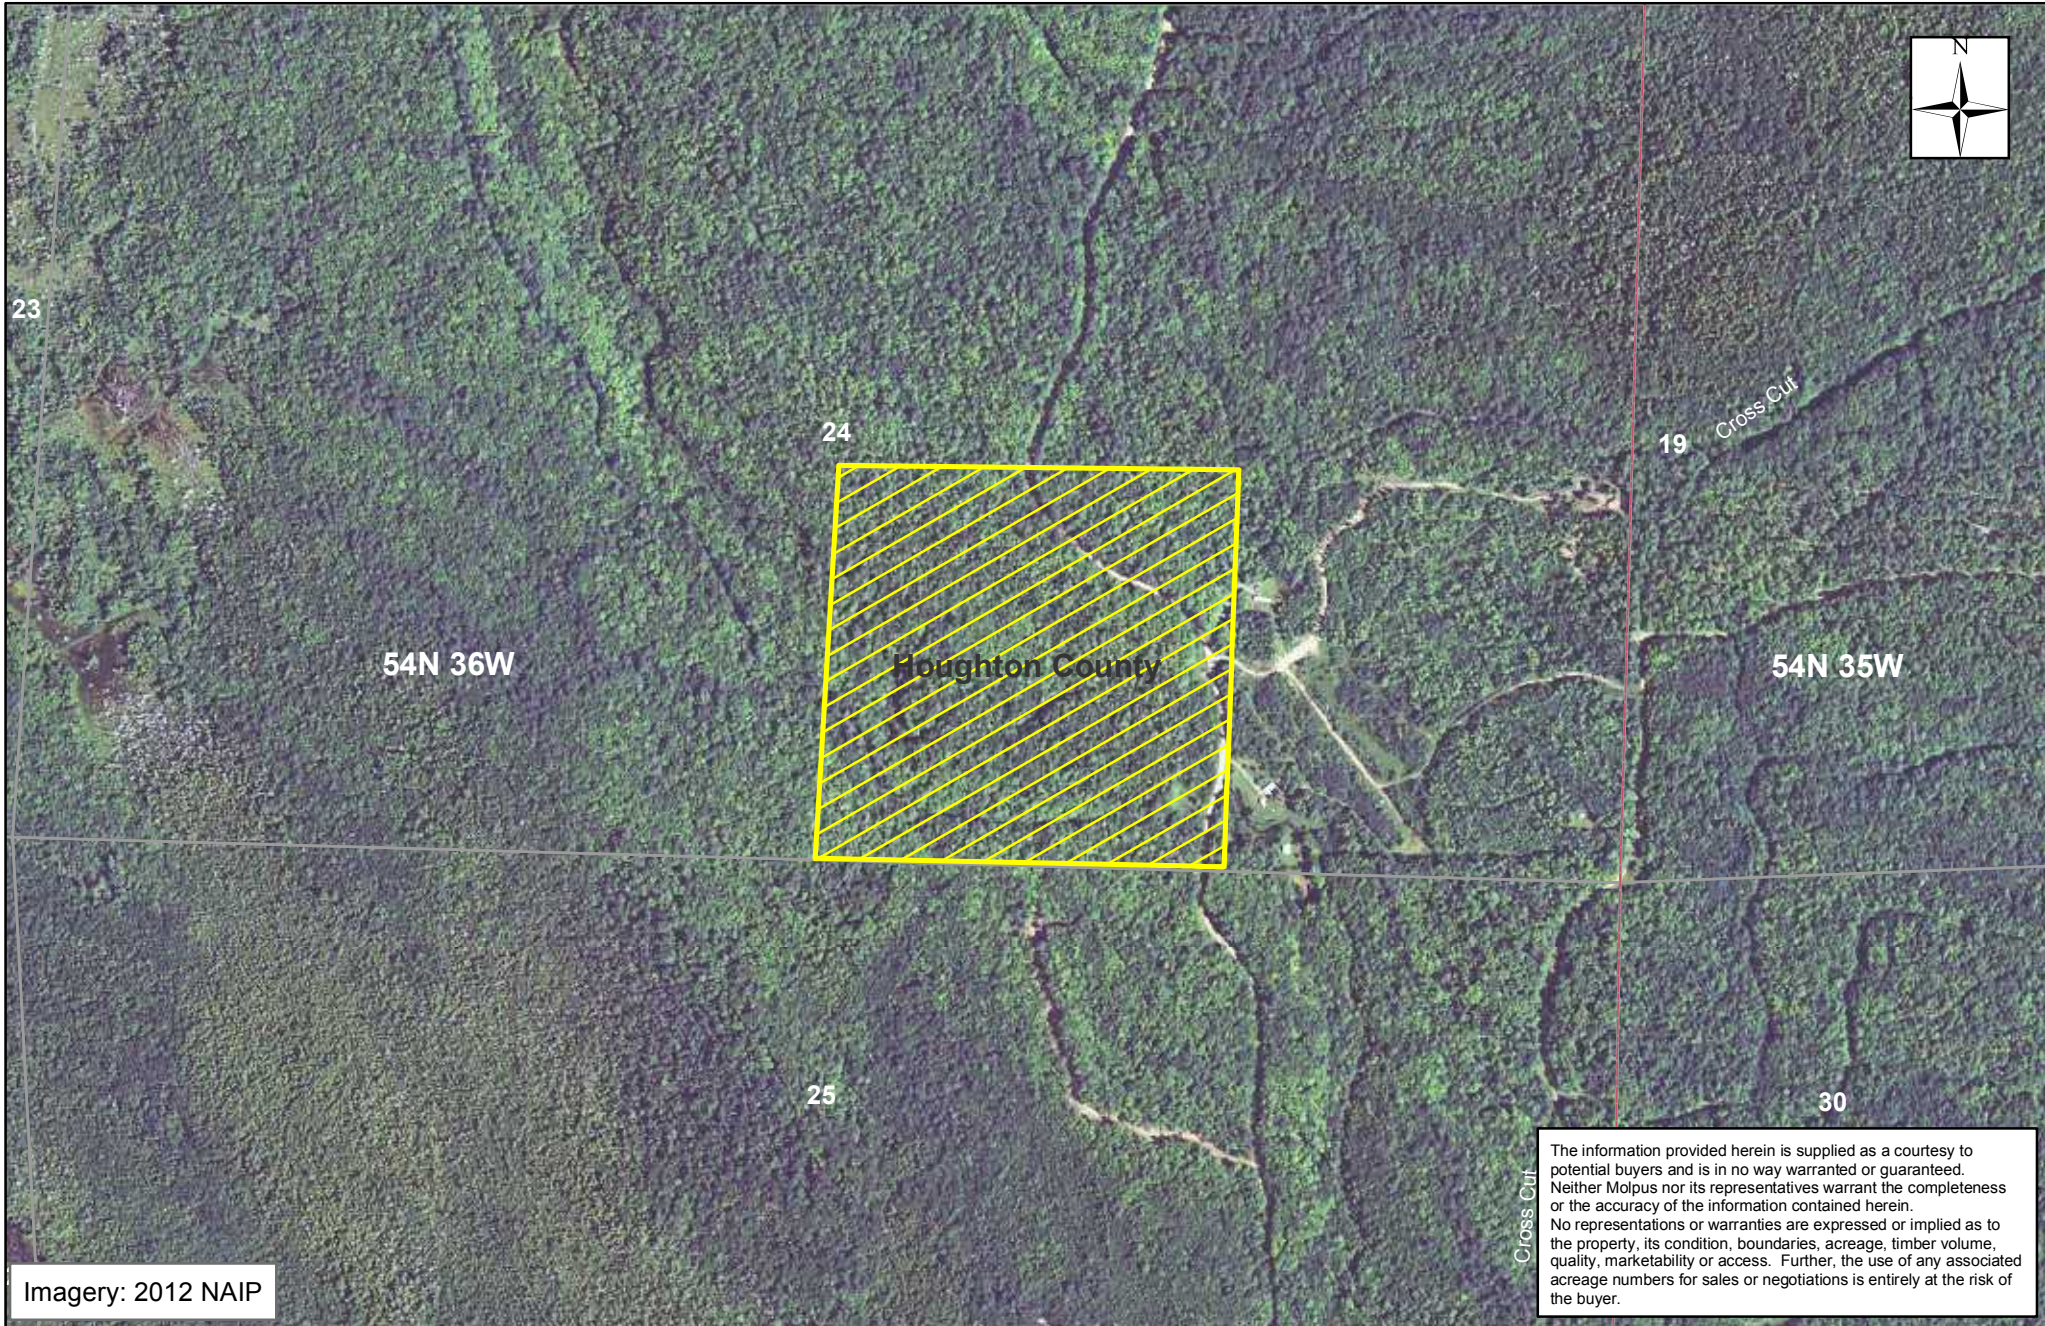

Lake Superior Timberlands, LLC - Houghton Unit Sale Area - 40 Acres

Houghton County, MI
PEN_LSTHOLS0022
September 10, 2013

0 0.125 0.25 Miles

MOLPUS TIMBERLANDS MANAGEMENT, LLC®