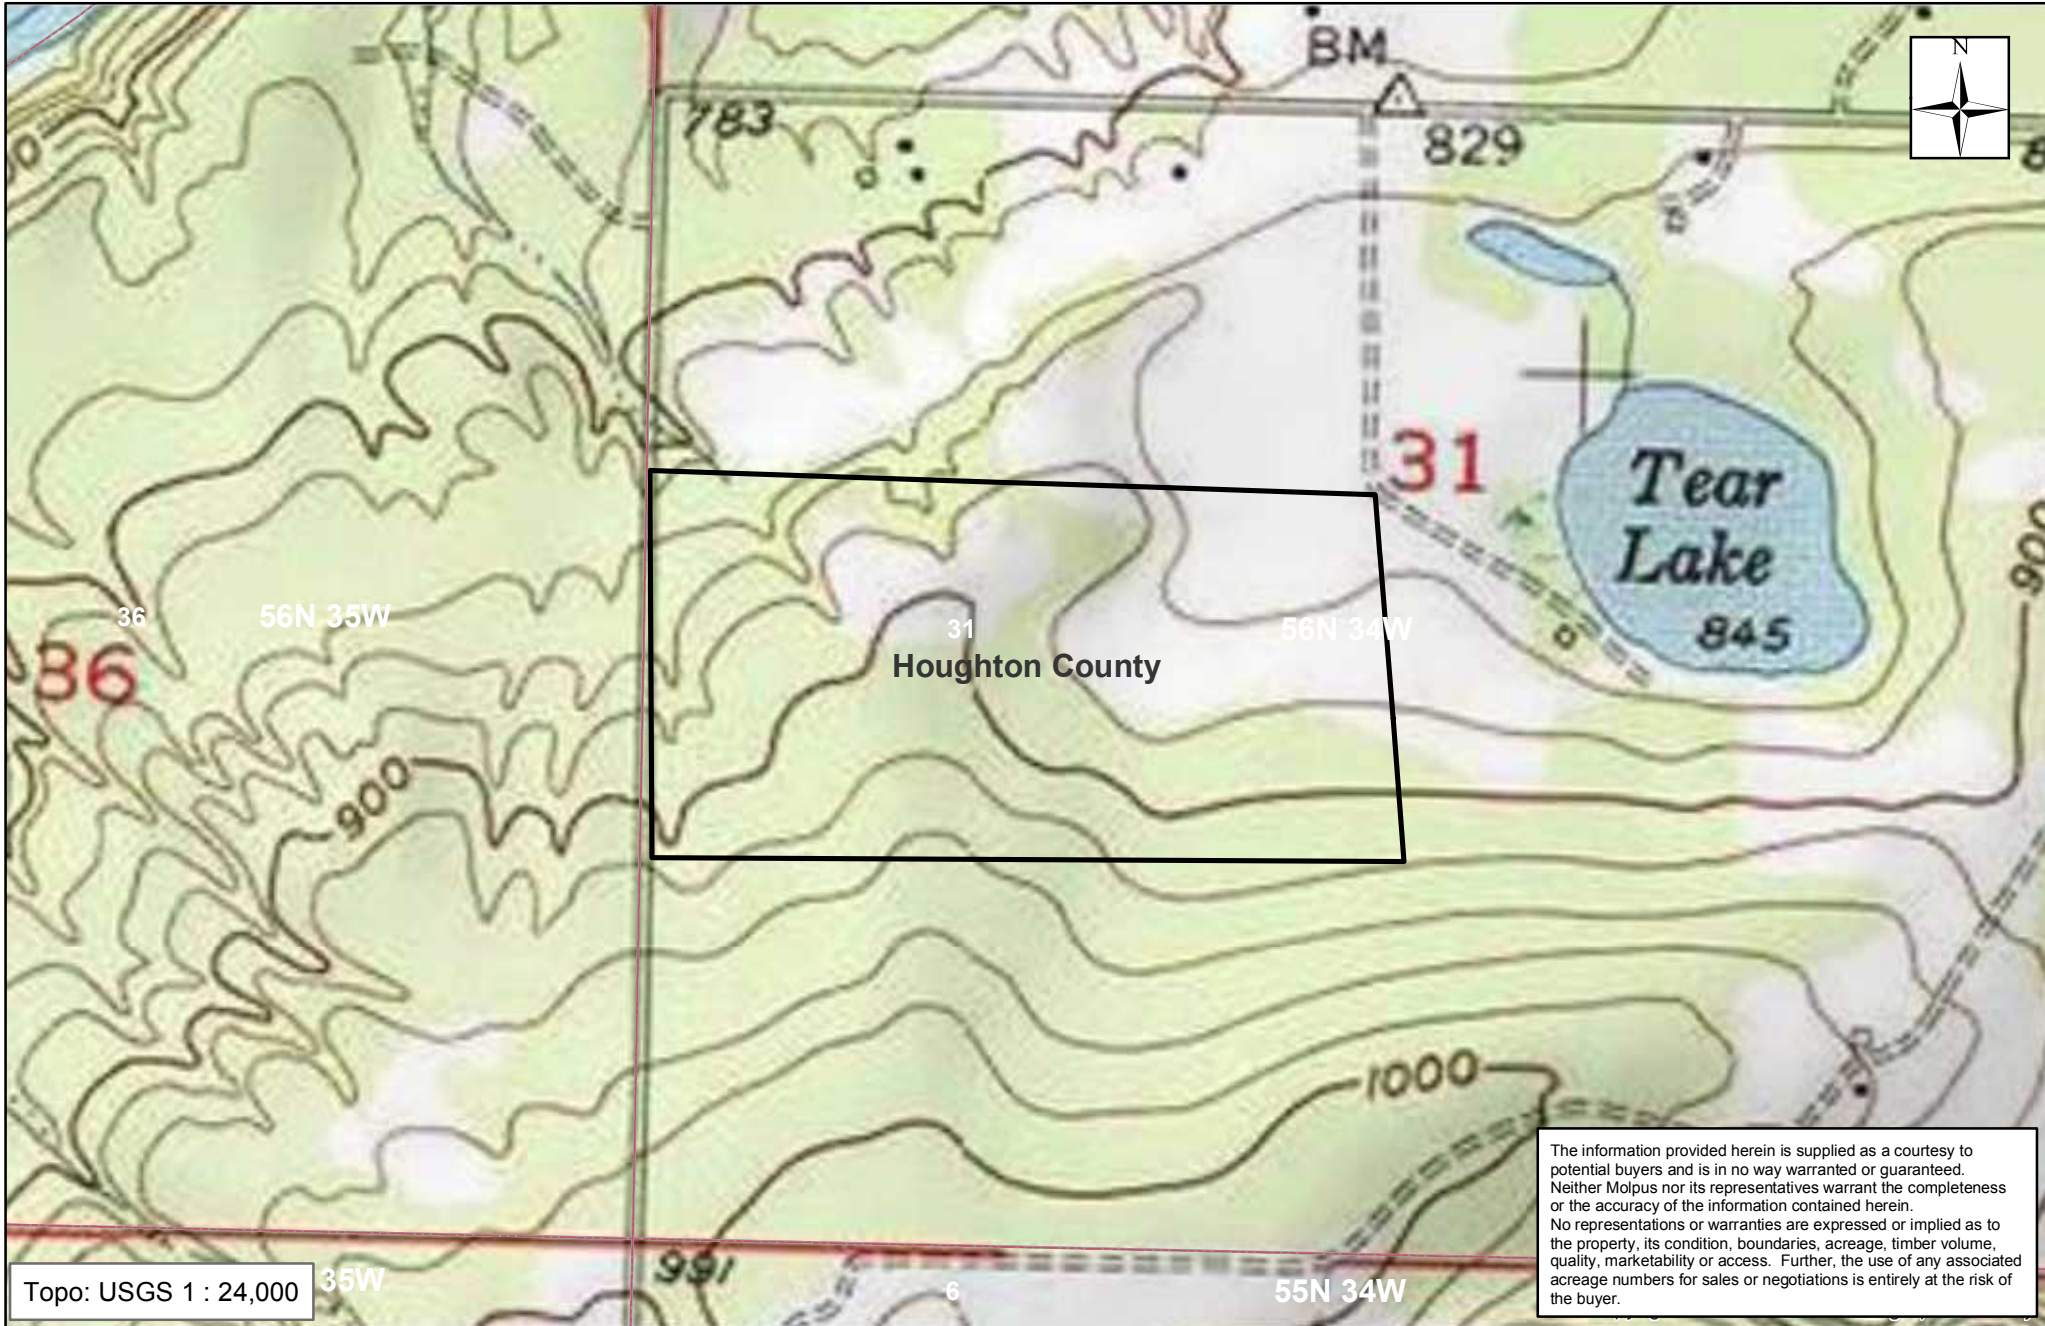

# Lake Superior Timberlands, LLC - Houghton Unit Sale Area - 75 Acres

Houghton County, MI  
PEN\_LSTHOLS0021  
September 10, 2013

MOLPUS TIMBERLANDS MANAGEMENT, LLC®