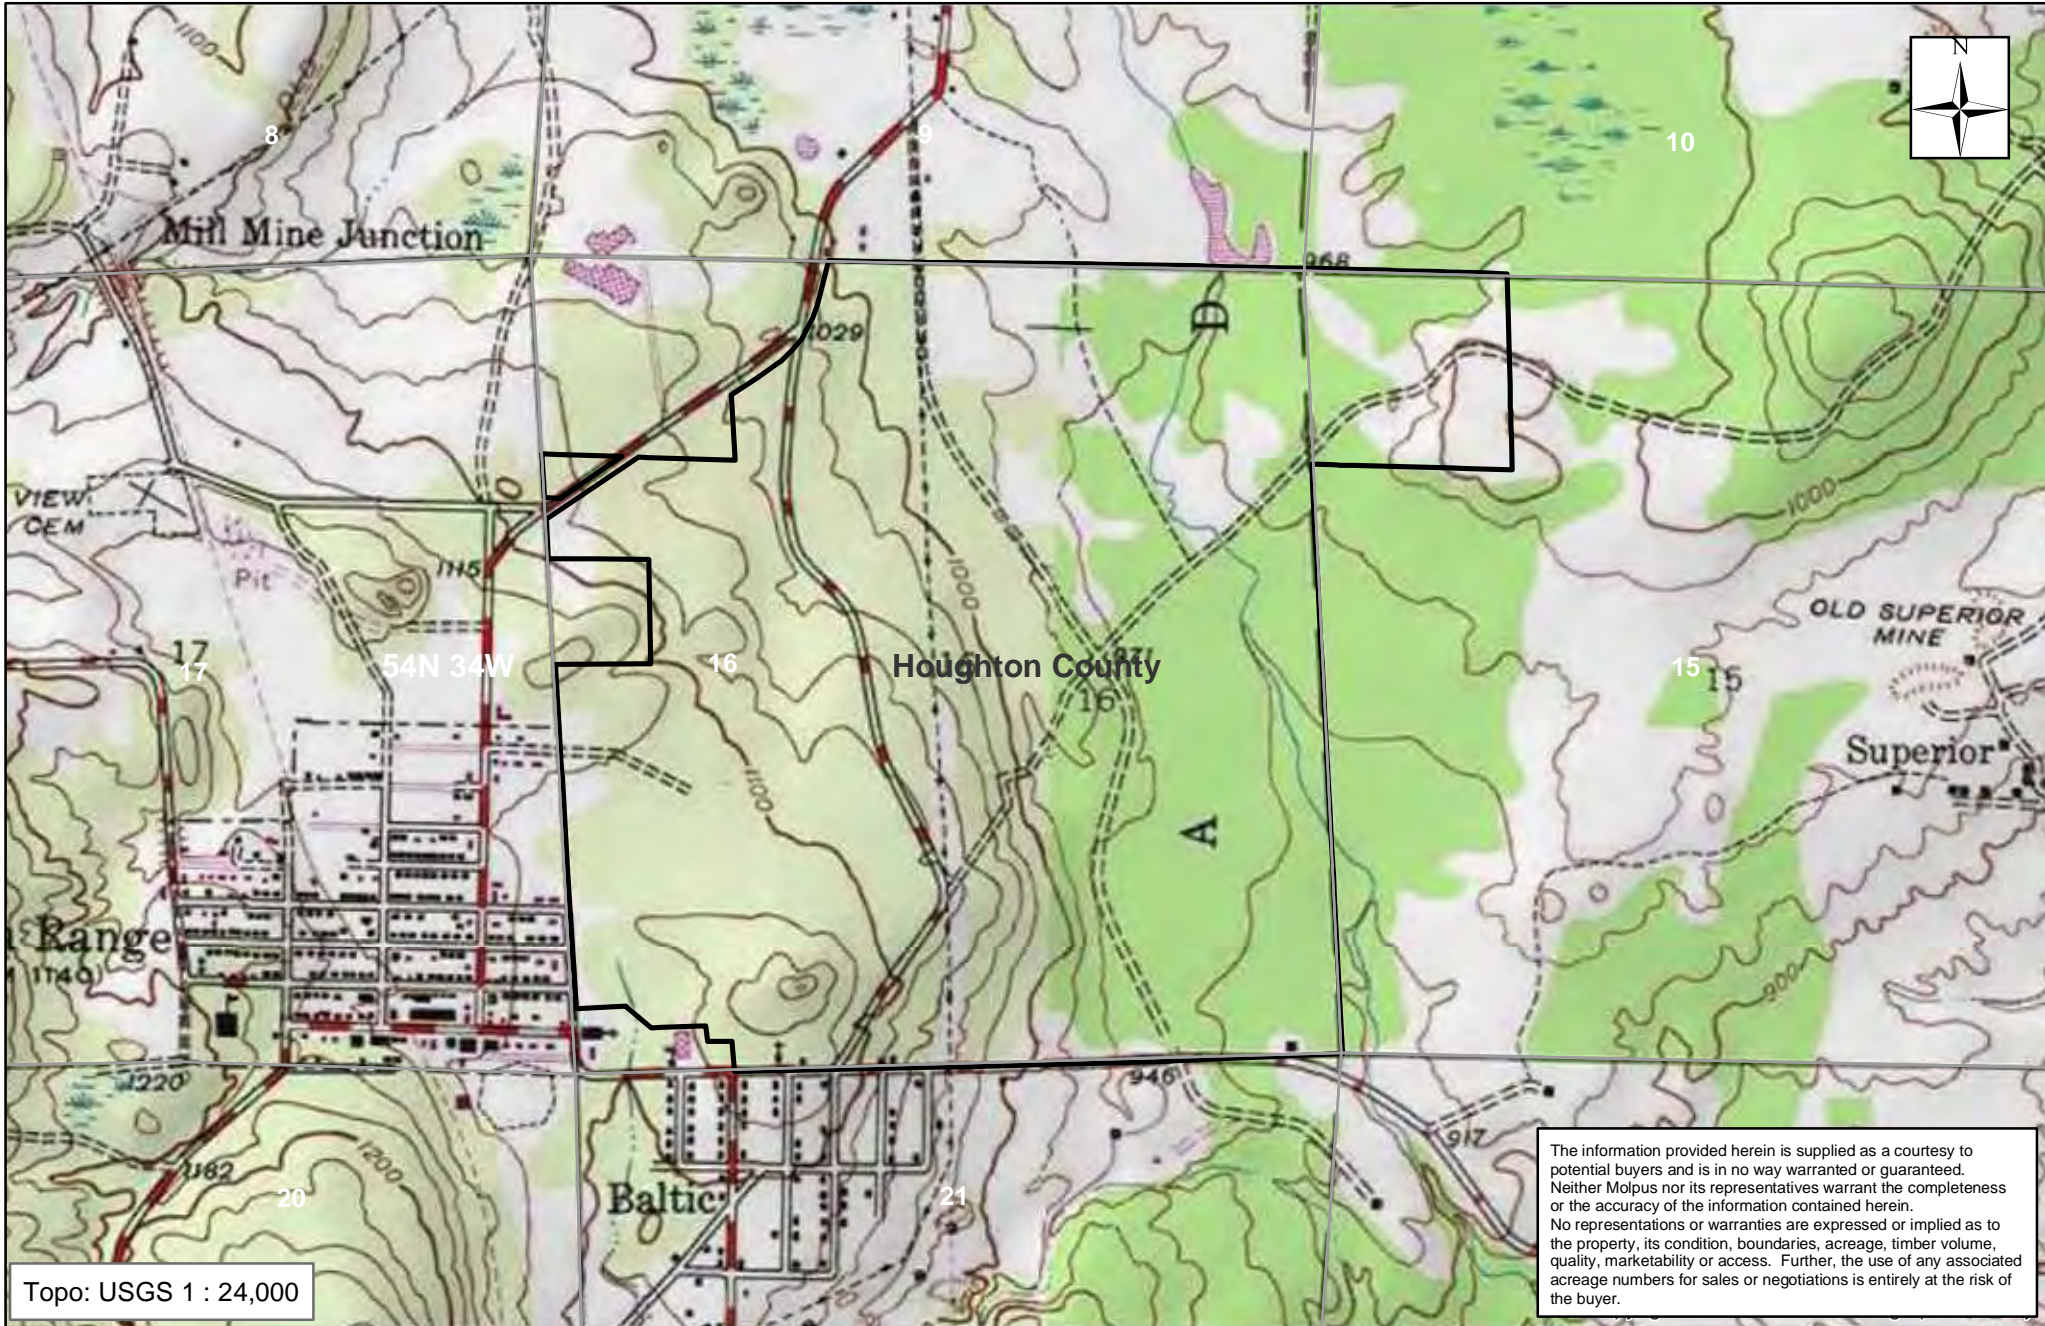

Lake Superior Timberlands, LLC - Houghton Unit Sale Area - 639.5 Acres

Topo: USGS 1 : 24,000

The information provided herein is supplied as a courtesy to potential buyers and is in no way warranted or guaranteed. Neither Molpus nor its representatives warrant the completeness or the accuracy of the information contained herein. No representations or warranties are expressed or implied as to the property, its condition, boundaries, acreage, timber volume, quality, marketability or access. Further, the use of any associated acreage numbers for sales or negotiations is entirely at the risk of the buyer.