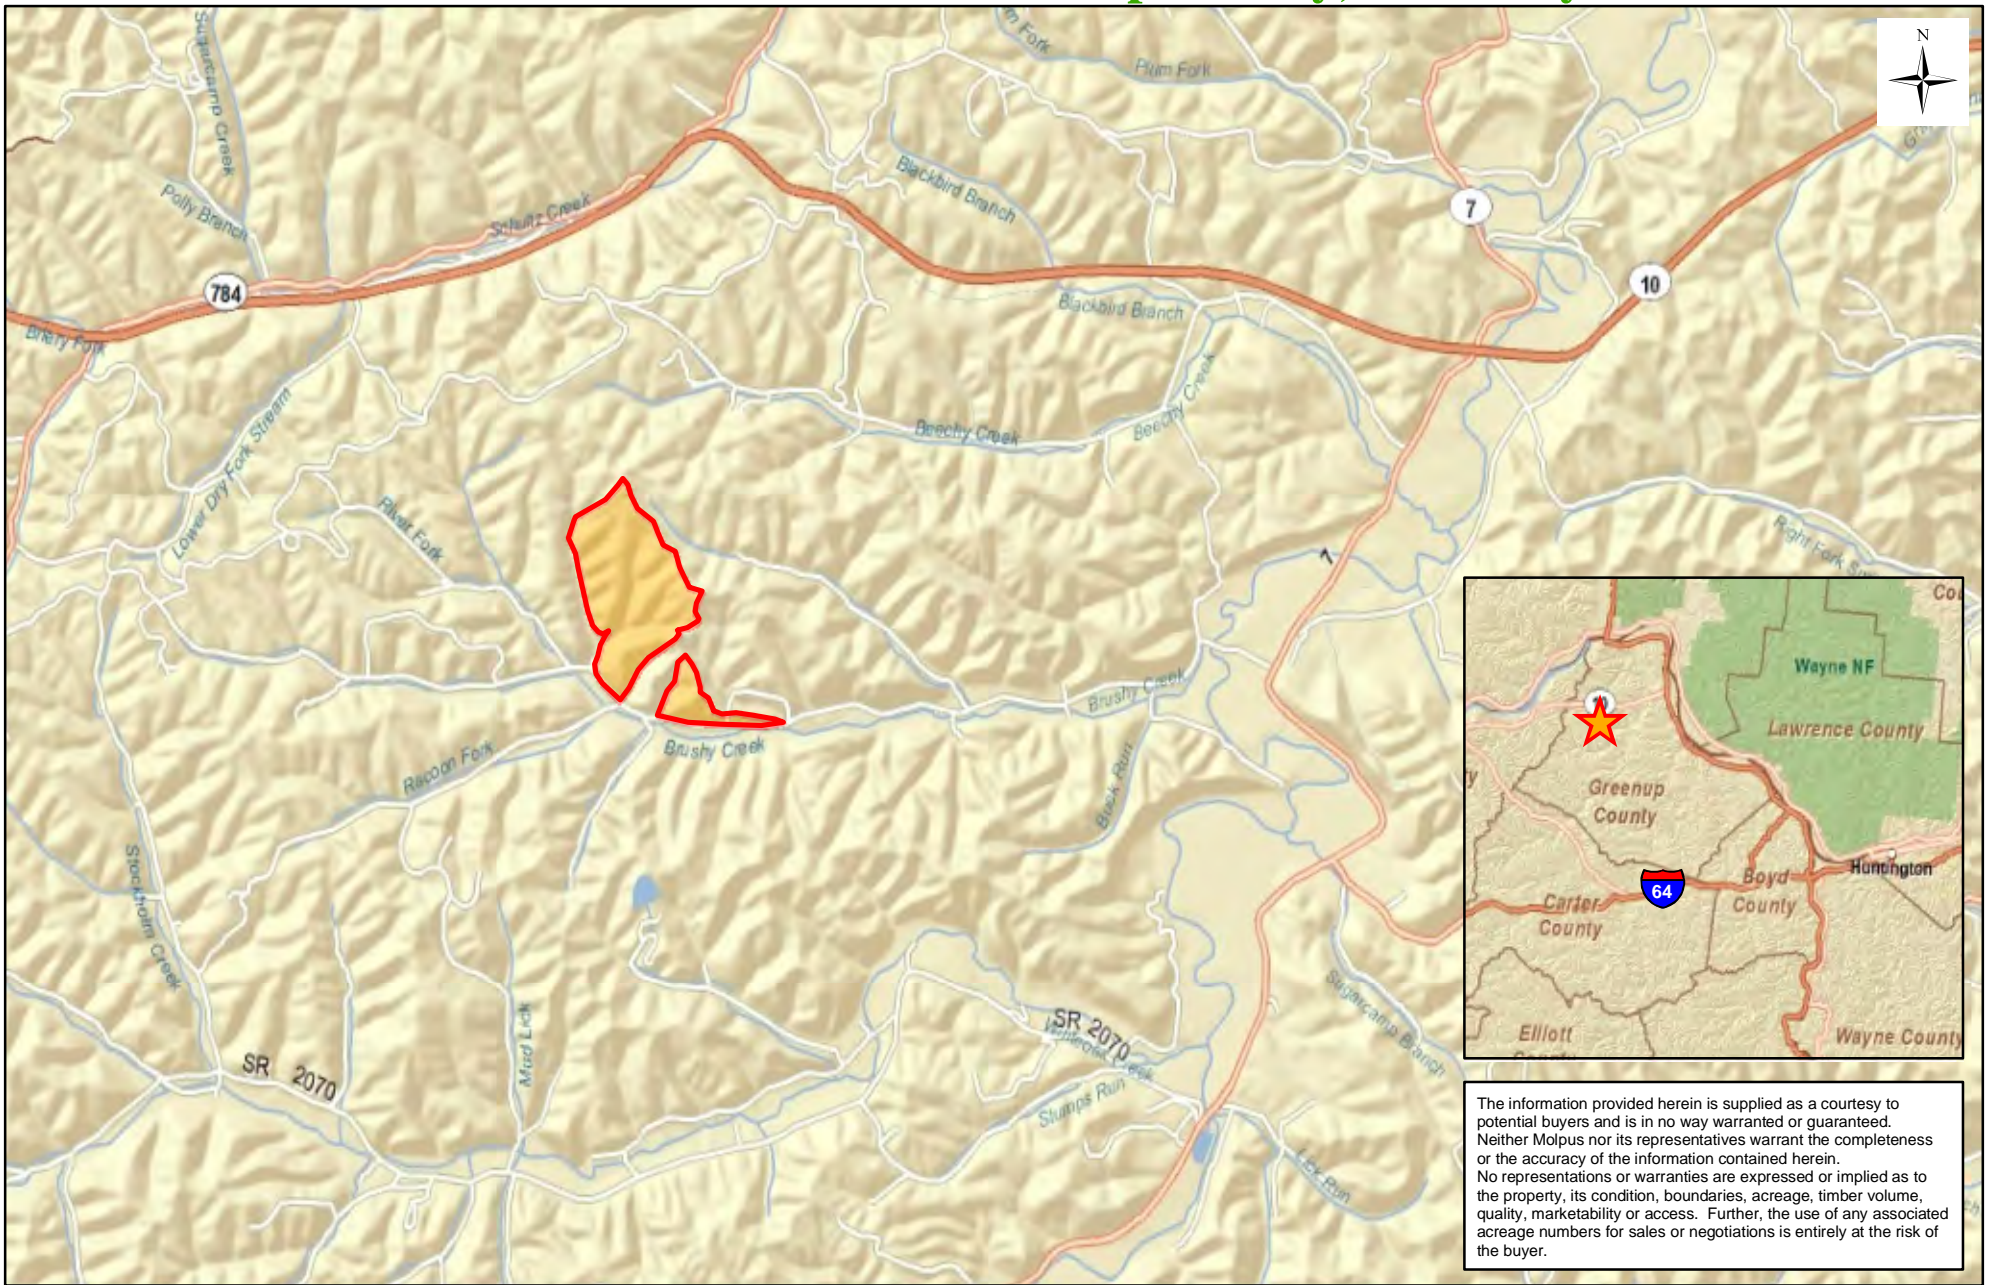

# Corrigan TLP, LLC - Boone Parklands Property Potential Land Sale - Greenup County, Kentucky

The information provided herein is supplied as a courtesy to potential buyers and is in no way warranted or guaranteed. Neither Molpus nor its representatives warrant the completeness or the accuracy of the information contained herein. No representations or warranties are expressed or implied as to the property, its condition, boundaries, acreage, timber volume, quality, marketability or access. Further, the use of any associated acreage numbers for sales or negotiations is entirely at the risk of the buyer.