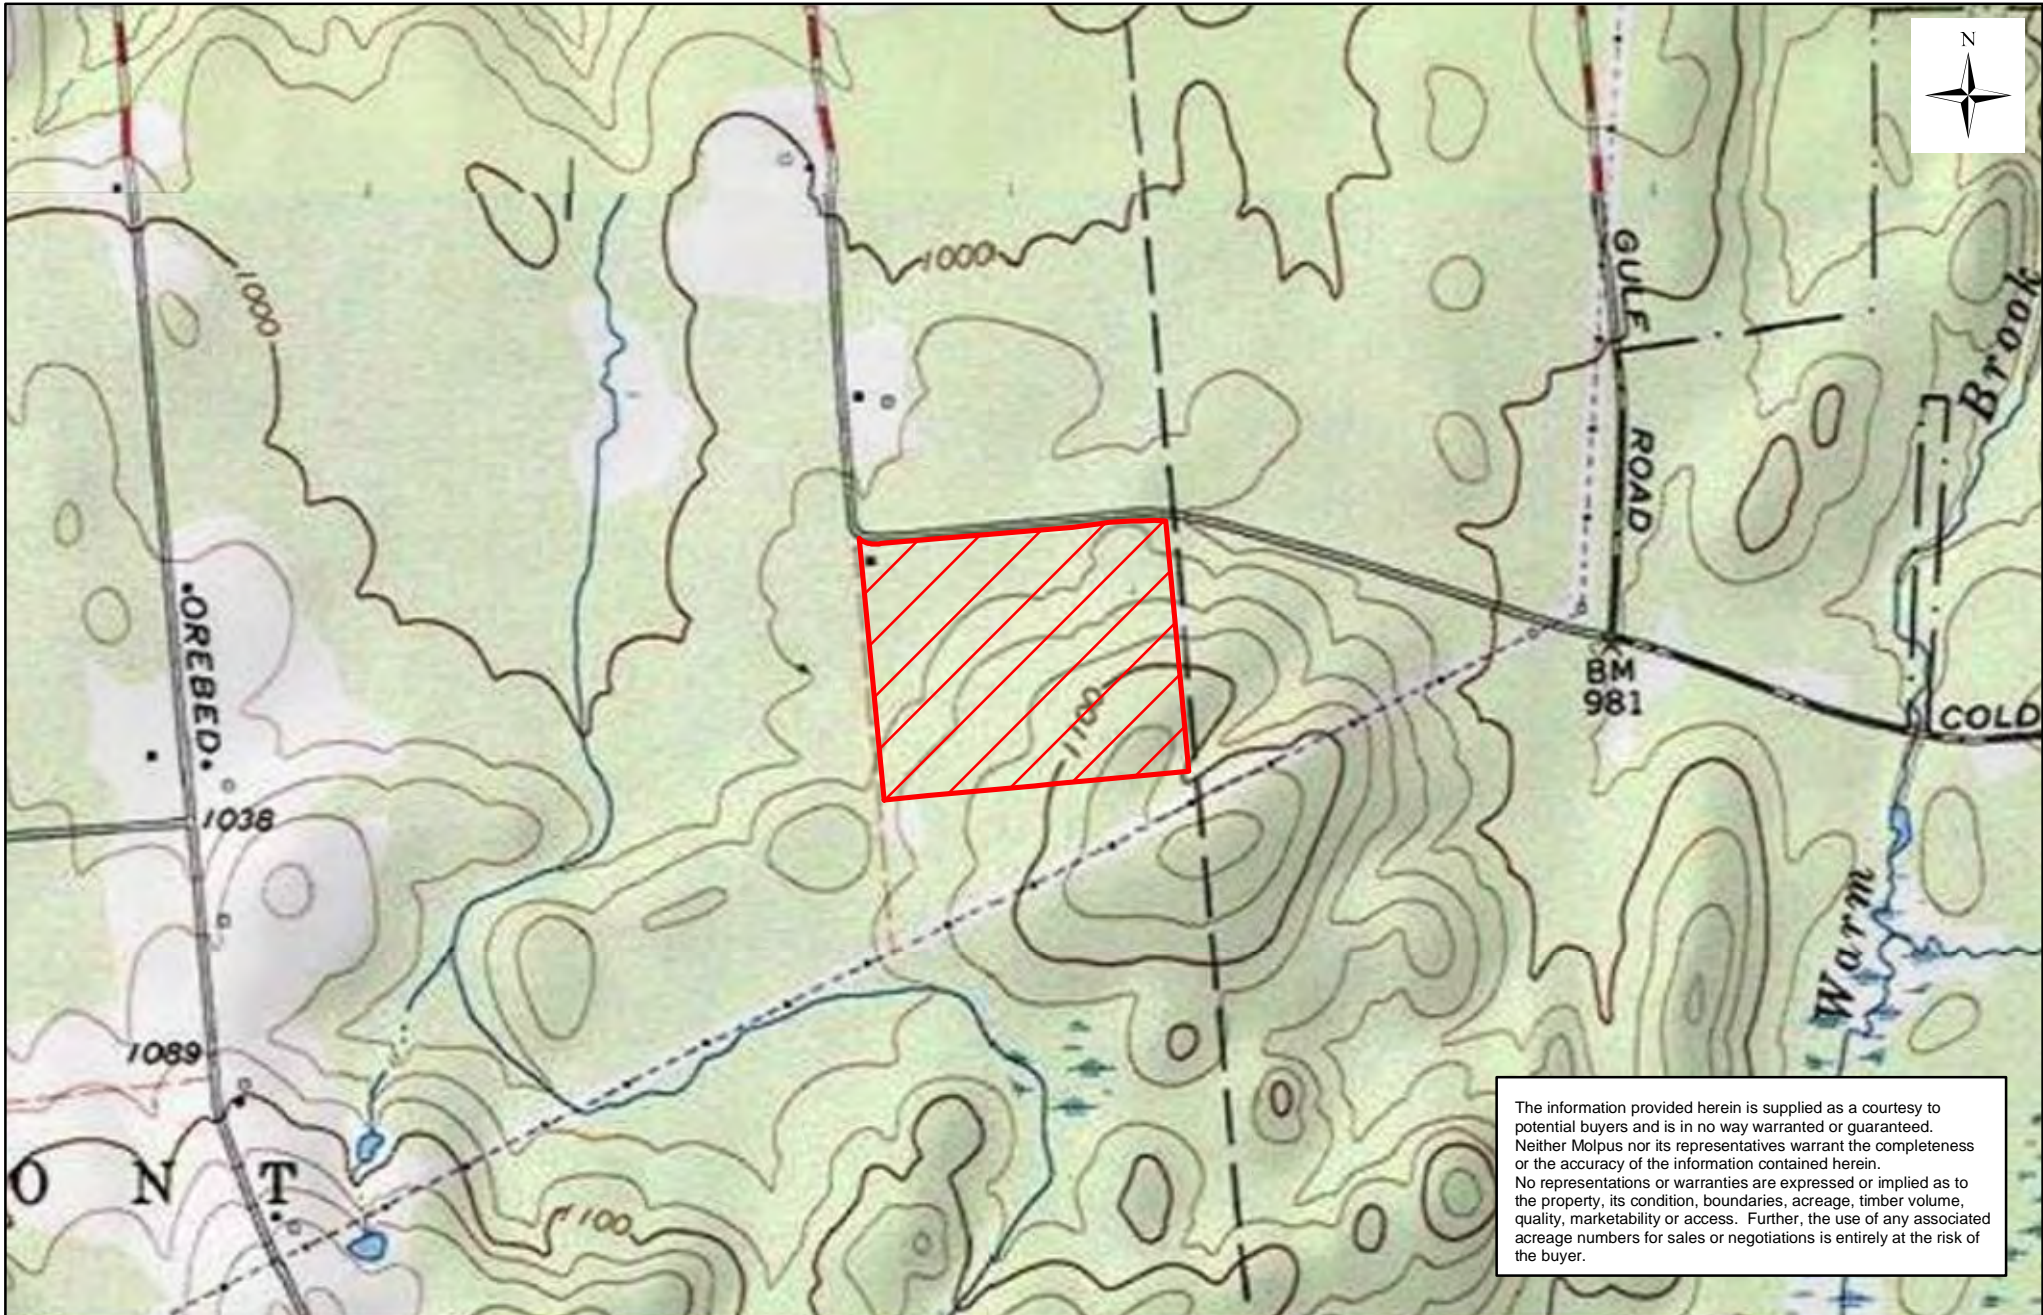

# MWF Adirondacks, LLC - Tupper Lake Unit (0187) - Compartment(s) 009

## Cold Brook Woods (47 Acres) - 46.94 +/- Acres

The information provided herein is supplied as a courtesy to potential buyers and is in no way warranted or guaranteed. Neither Molpus nor its representatives warrant the completeness or the accuracy of the information contained herein. No representations or warranties are expressed or implied as to the property, its condition, boundaries, acreage, timber volume, quality, marketability or access. Further, the use of any associated acreage numbers for sales or negotiations is entirely at the risk of the buyer.