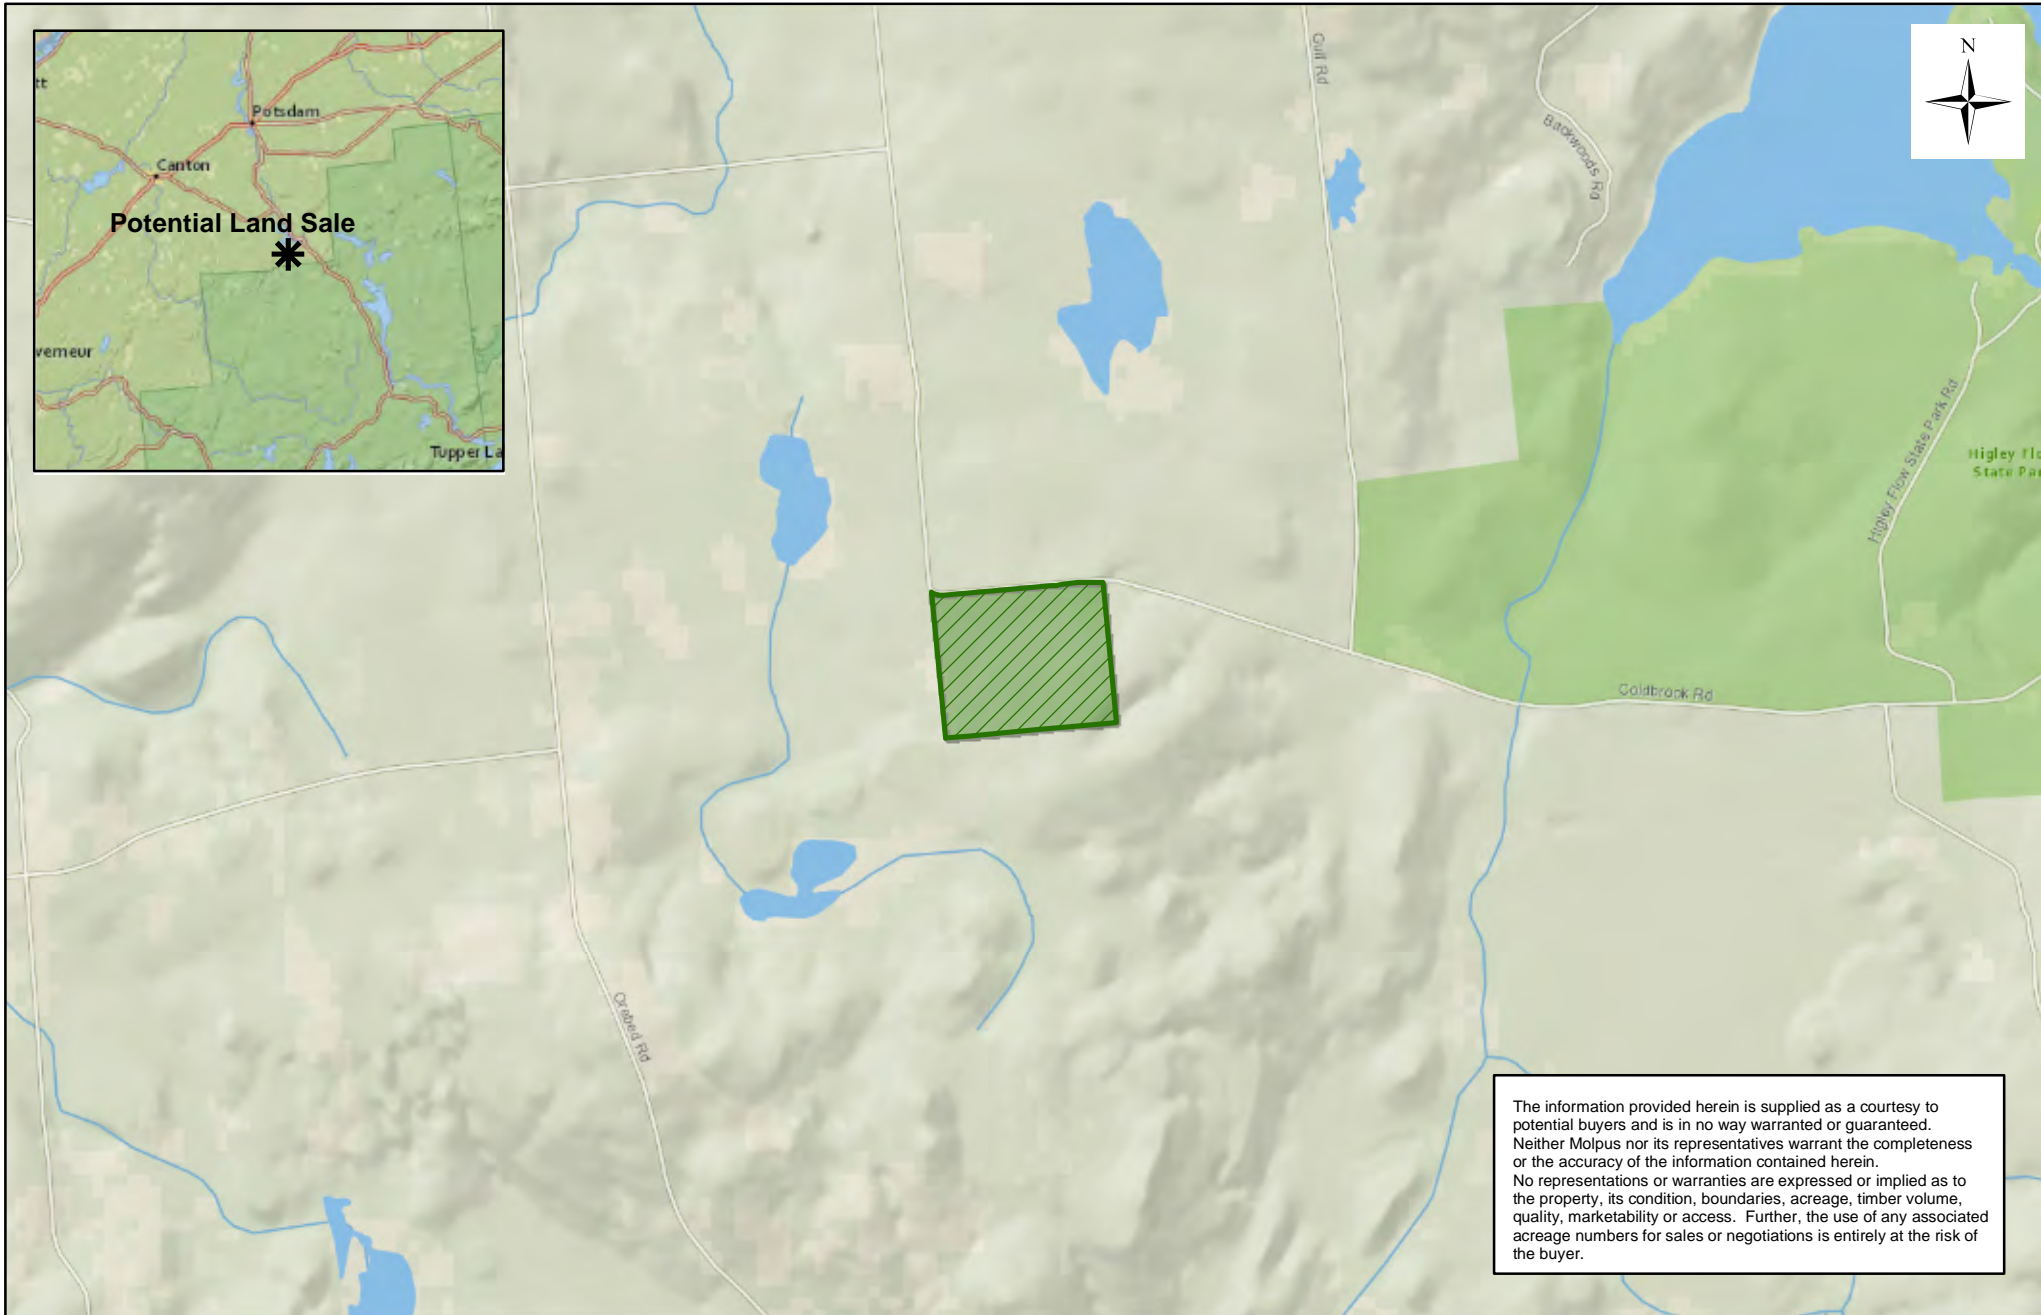

MWF Adirondacks, LLC - Tupper Lake Unit (0187) - Compartment(s) 009

Cold Brook Woods (47 Acres) - 46.94 +/- Acres

St. Lawrence, NY
MWFADLS0020

Date: 12/13/2017