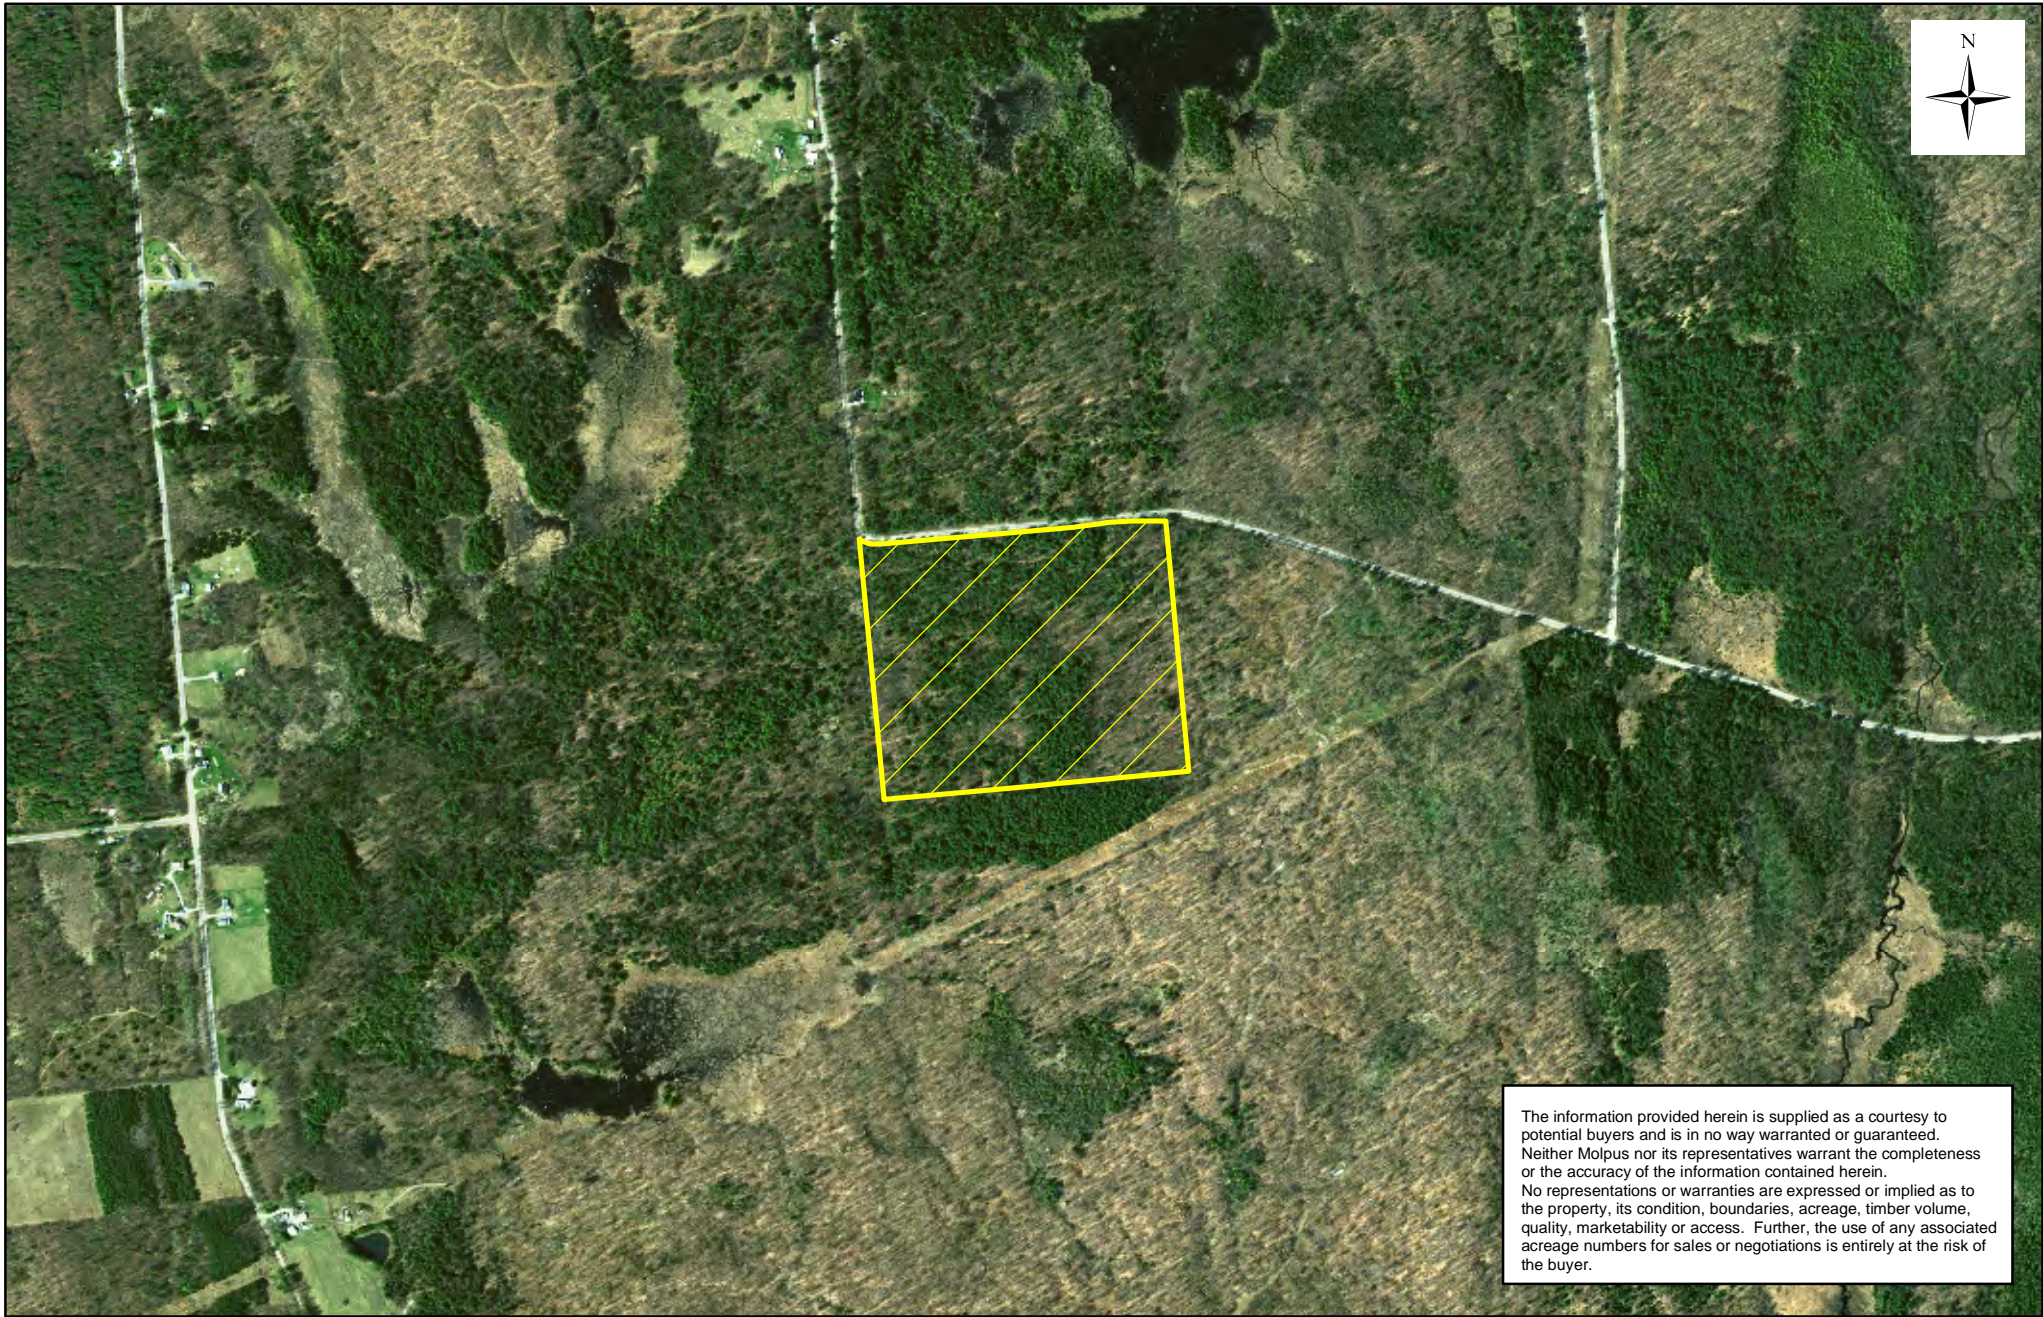

# MWF Adirondacks, LLC - Tupper Lake Unit (0187) - Compartment(s) 009

## Cold Brook Woods (47 Acres) - 46.94 +/- Acres

The information provided herein is supplied as a courtesy to potential buyers and is in no way warranted or guaranteed. Neither Molpus nor its representatives warrant the completeness or the accuracy of the information contained herein. No representations or warranties are expressed or implied as to the property, its condition, boundaries, acreage, timber volume, quality, marketability or access. Further, the use of any associated acreage numbers for sales or negotiations is entirely at the risk of the buyer.