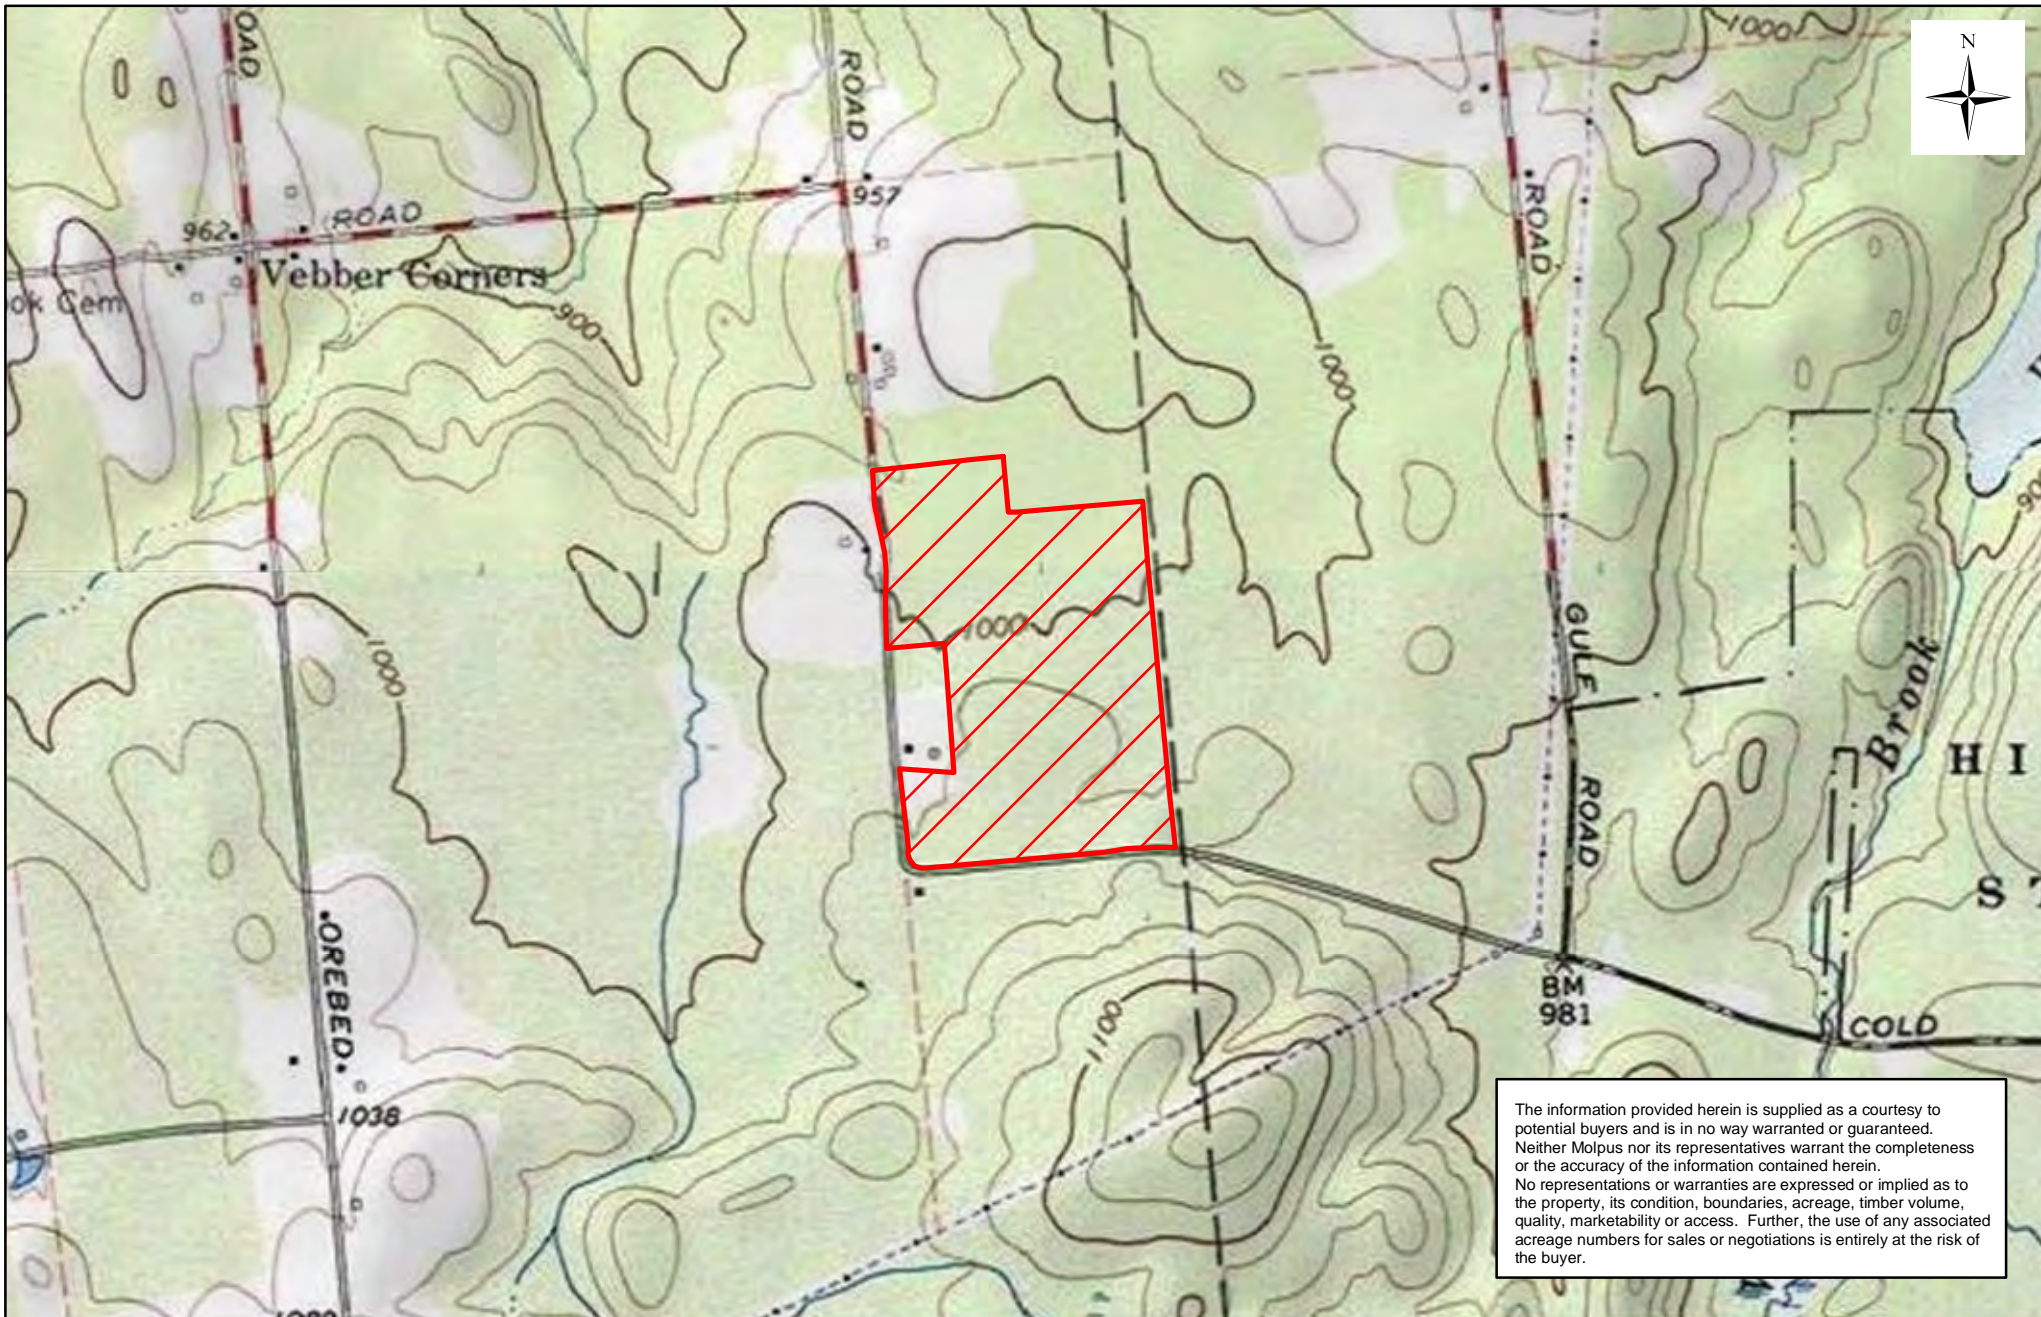

MWF Adirondacks, LLC - Tupper Lake Unit (0187) - Compartment(s) 009

Cold Brook Woods (73 Acres) - 73.19 +/- Acres

The information provided herein is supplied as a courtesy to potential buyers and is in no way warranted or guaranteed. Neither Molpus nor its representatives warrant the completeness or the accuracy of the information contained herein. No representations or warranties are expressed or implied as to the property, its condition, boundaries, acreage, timber volume, quality, marketability or access. Further, the use of any associated acreage numbers for sales or negotiations is entirely at the risk of the buyer.

St. Lawrence, NY
MWFADLS0017

Date: 11/14/2017