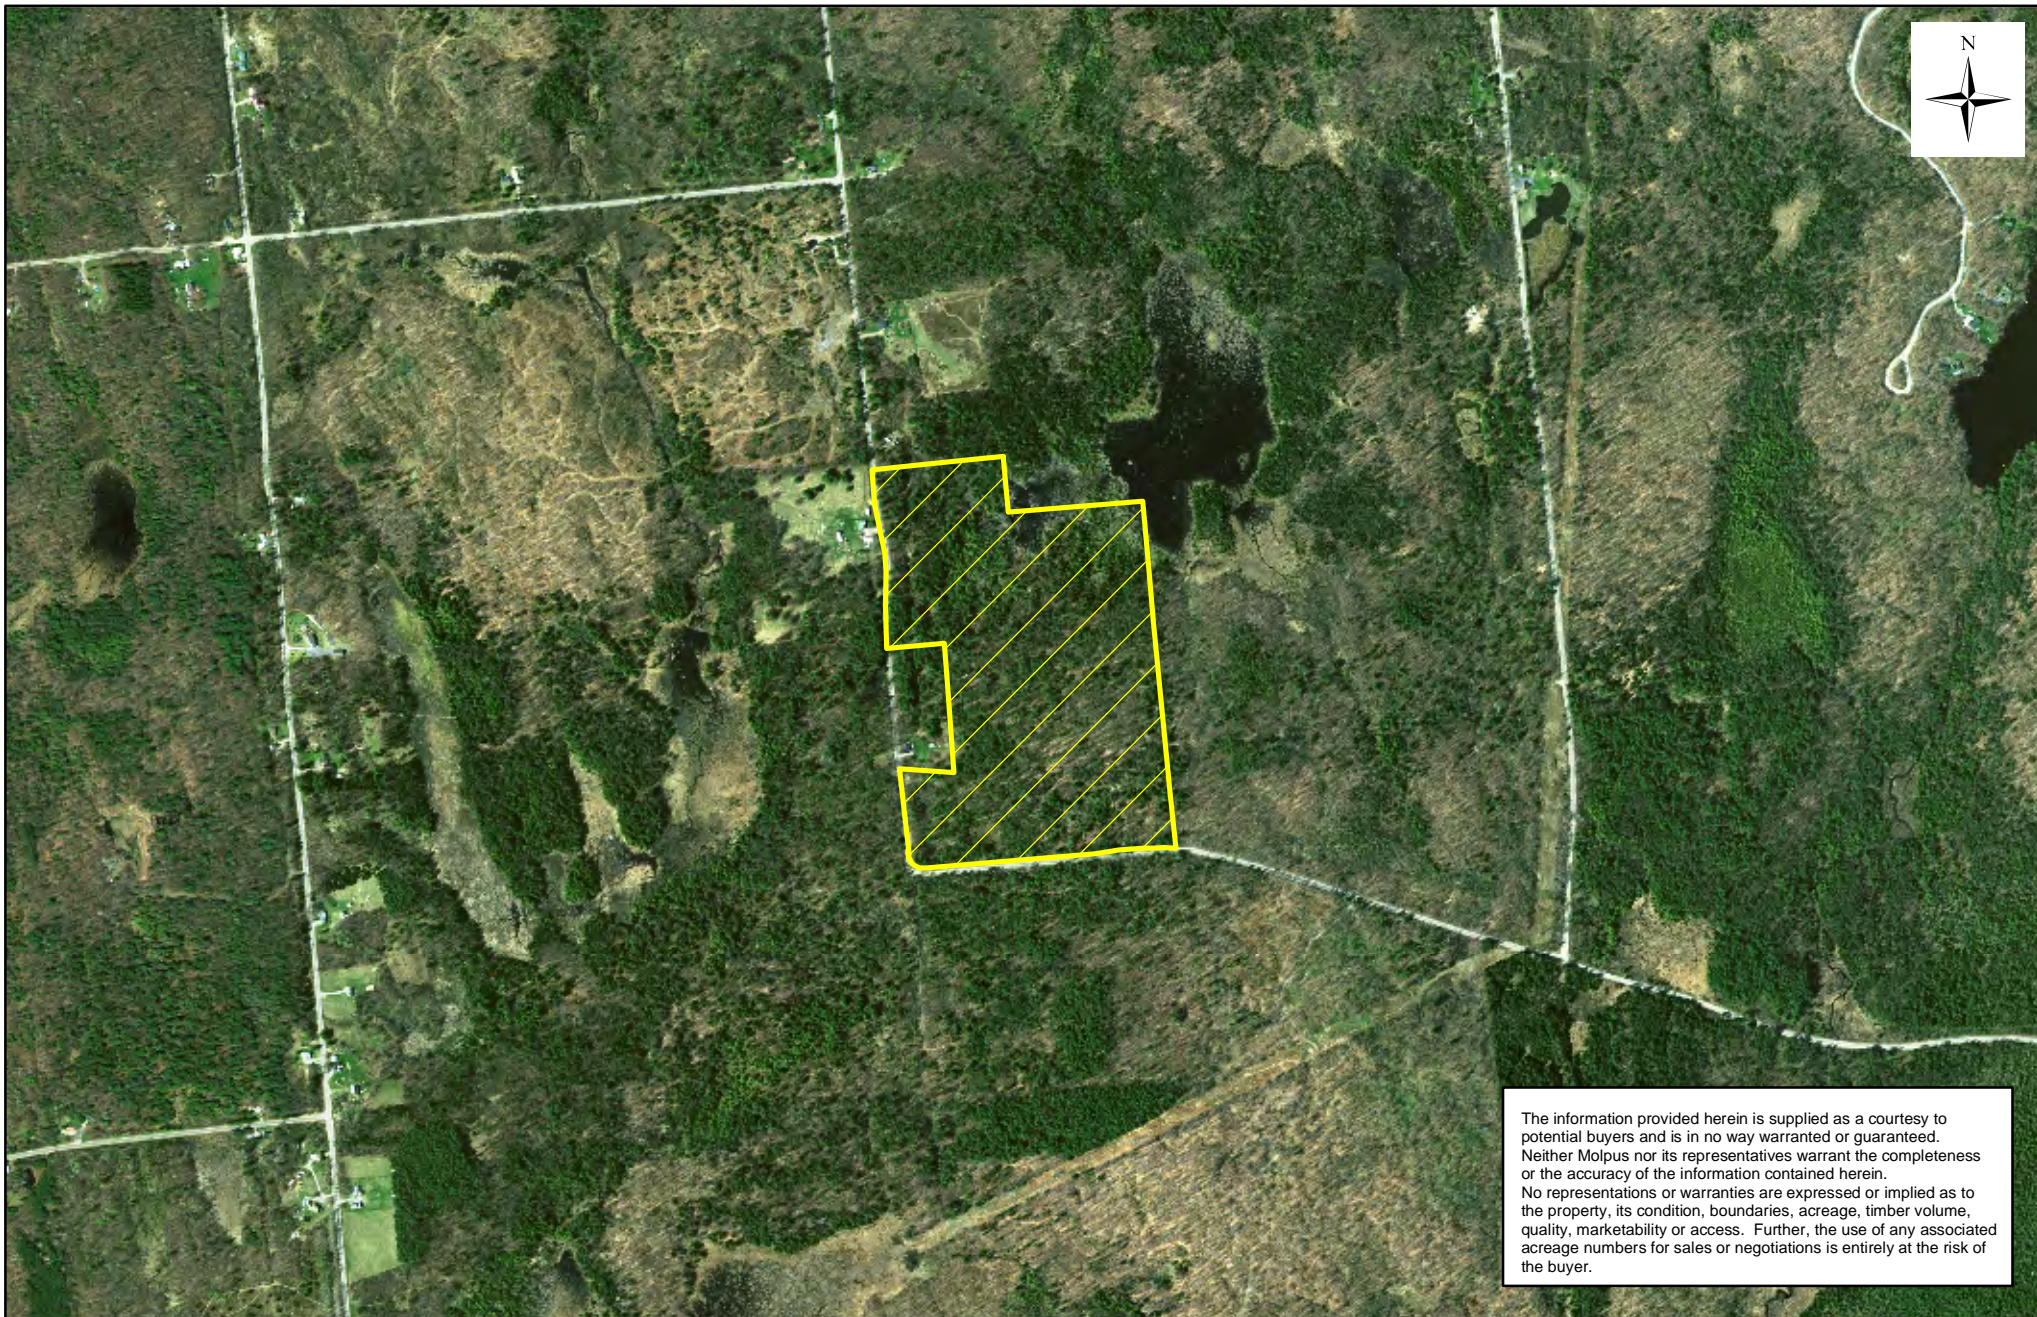

# MWF Adirondacks, LLC - Tupper Lake Unit (0187) - Compartment(s) 009

## Cold Brook Woods (73 Acres) - 73.19 +/- Acres

The information provided herein is supplied as a courtesy to potential buyers and is in no way warranted or guaranteed. Neither Molpus nor its representatives warrant the completeness or the accuracy of the information contained herein. No representations or warranties are expressed or implied as to the property, its condition, boundaries, acreage, timber volume, quality, marketability or access. Further, the use of any associated acreage numbers for sales or negotiations is entirely at the risk of the buyer.