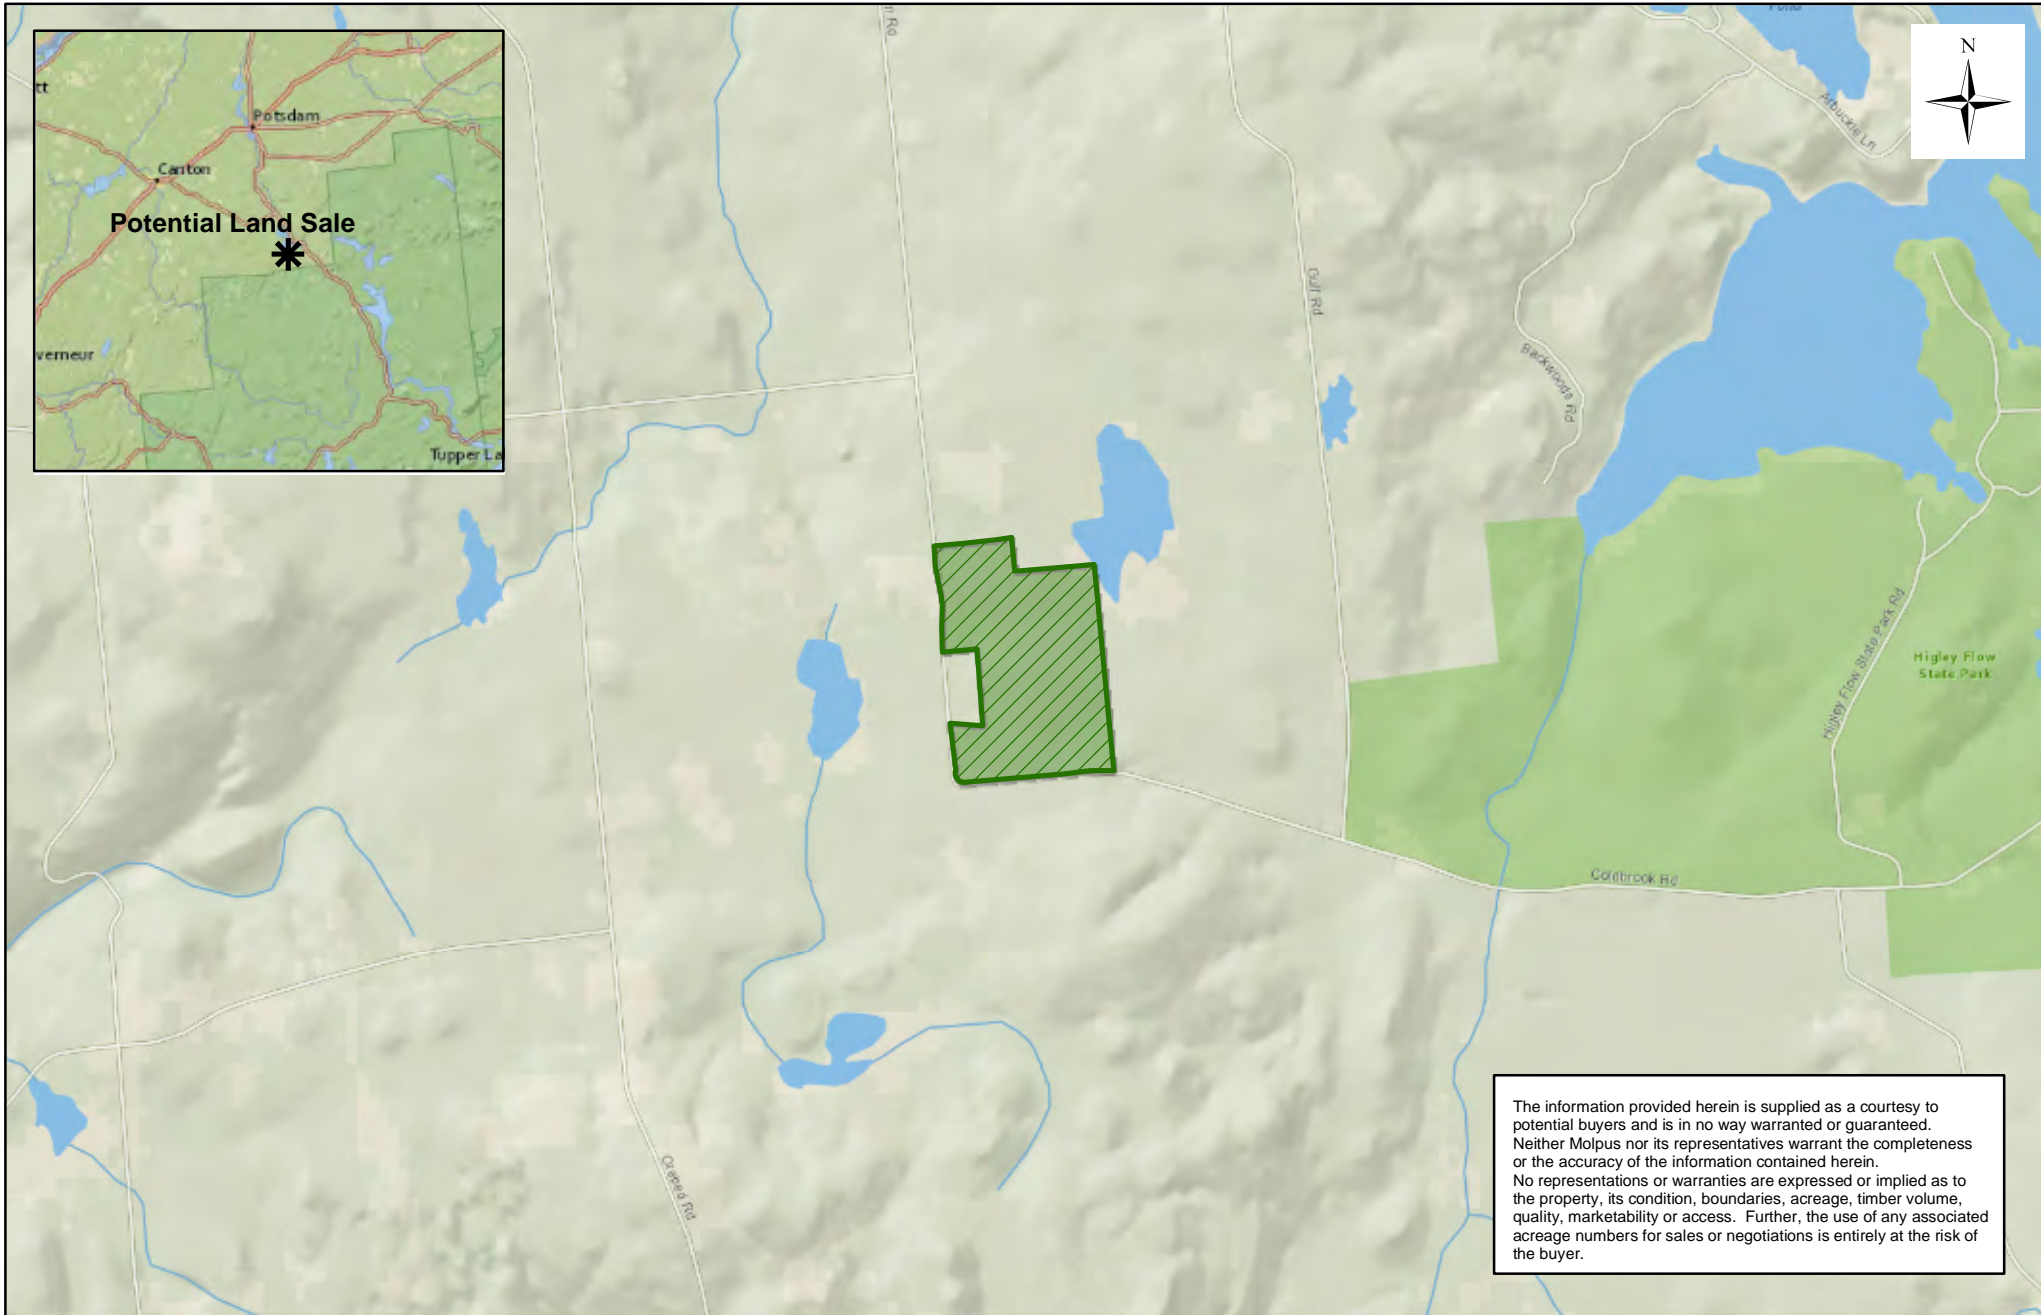

# MWF Adirondacks, LLC - Tupper Lake Unit (0187) - Compartment(s) 009

## Cold Brook Woods (73 Acres) - 73.19 +/- Acres

The information provided herein is supplied as a courtesy to potential buyers and is in no way warranted or guaranteed. Neither Molpus nor its representatives warrant the completeness or the accuracy of the information contained herein. No representations or warranties are expressed or implied as to the property, its condition, boundaries, acreage, timber volume, quality, marketability or access. Further, the use of any associated acreage numbers for sales or negotiations is entirely at the risk of the buyer.