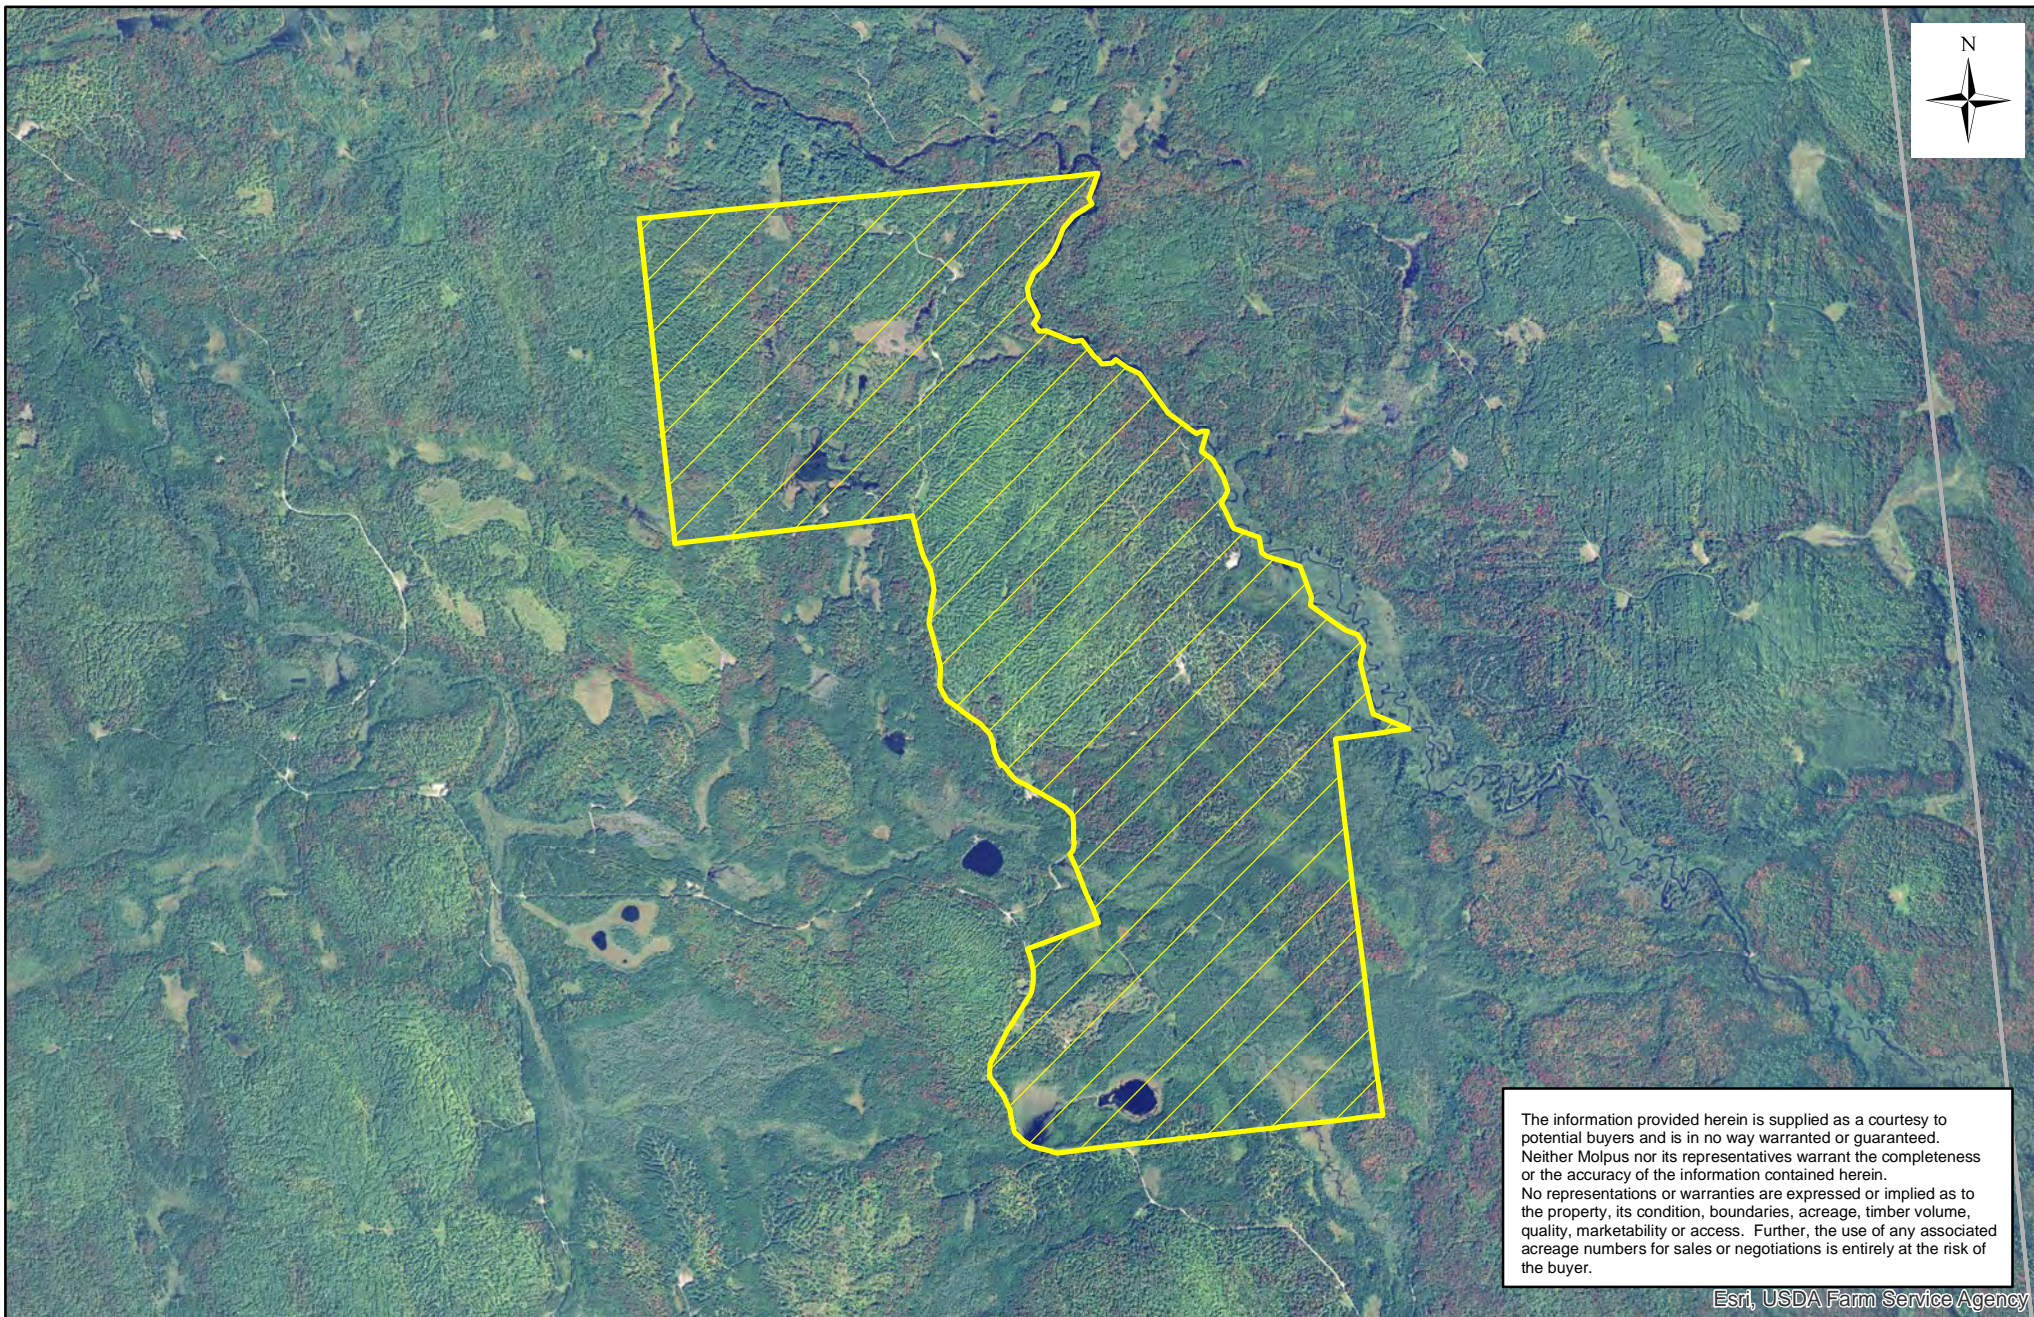

MWF Adirondacks, LLC - Tupper Lake Unit (0187) - Compartment(s) 017-018

West Branch of St. Regis - 2120.57 +/- Acres

Esri, USDA Farm Service Agency

St. Lawrence, NY
MWFADLS0014

Date: 1/14/2019