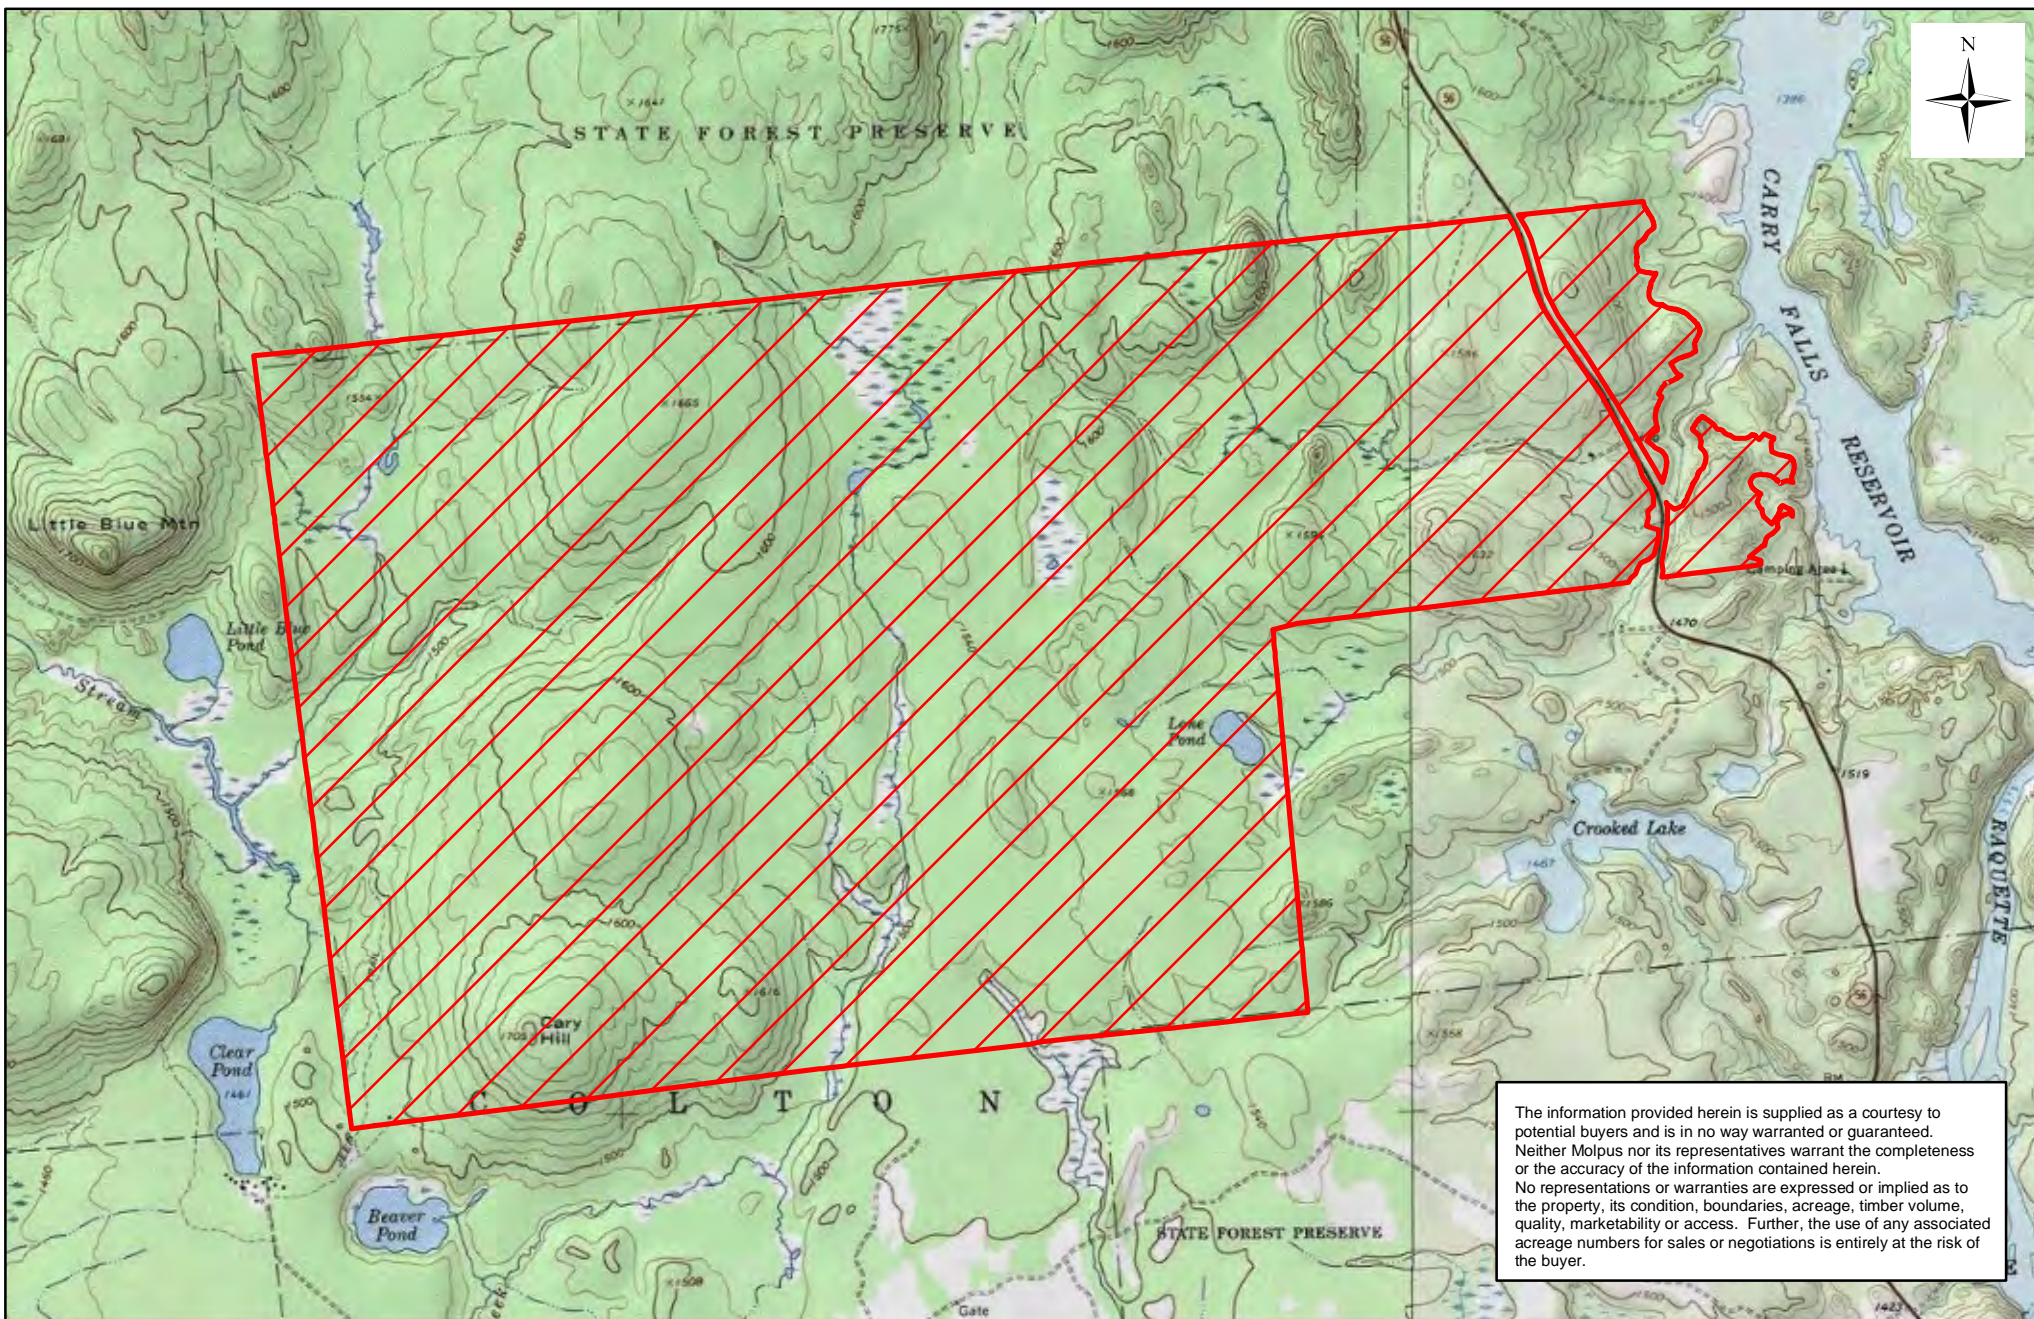

MWF Adirondacks, LLC - Tupper Lake Unit (0187) - Compartment(s) 010-013

Roaring Brook - 3999.93 +/- Acres

The information provided herein is supplied as a courtesy to potential buyers and is in no way warranted or guaranteed. Neither Molpus nor its representatives warrant the completeness or the accuracy of the information contained herein. No representations or warranties are expressed or implied as to the property, its condition, boundaries, acreage, timber volume, quality, marketability or access. Further, the use of any associated acreage numbers for sales or negotiations is entirely at the risk of the buyer.

St. Lawrence, NY
MWFADLS0013

Date: 11/14/2017

0 0.1250.250.375 0.5
Miles